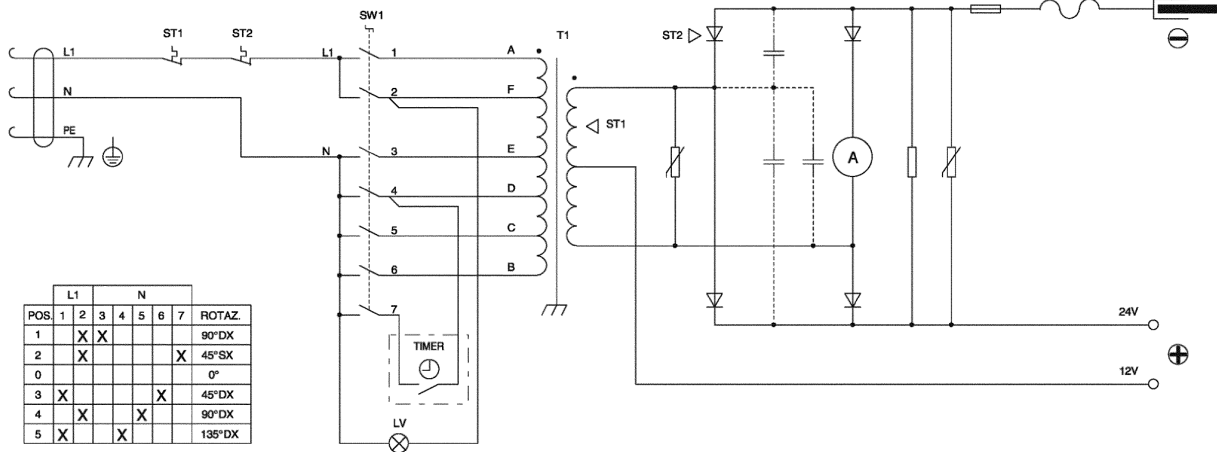

ITEM	PART NO	DESCRIPTION
1	120/112120	TIMER
2	120/112183	PROTECTION, RECTIFIER
3	120/112296	KNOB, TIMER
4	120.980056	RECTIFIER
5	120.322901	SWITCH KNOB
6	120/122329	THERMOSTAT
7	120/122240	SWITCH
8	120.121021	THERMOSTAT
9	120.122546	PILOT LAMP
10	120.123434	CABLE 16MMQ 2M
12	120/132064	MAINS CABLE
13	120/152087	AMMETER SURROUND - LARGE
14	120.152255	AMMETER
15	120.980055	TRANSFORMER
16	120/312053	KNOB, TERMINAL
17	120/322201	WHEEL
18	120/645071	HANDLE
19	120.649086	COVER
20	120.650441	REAR PANEL "NEW VERSION"
21	120.655140	FRONT PANEL
22	120.681147	WHEEL AXLE
23	120/712001	CLAMP, EARTH (BLACK)
24	120/712002	CLAMP, POSITIVE (RED)
25	120/802029	FUSE 100AMP PACK OF 20
26	120/990162	TERMINAL COMPLETE
27	120/990163	INSULATING WASHERS
28	120.990439	CABLE BUSHING KIT
29	120.644783	BOTTOM
30	120.644782	DIAPHRAGM
31	120/452014	SPRING, THERMOSTAT RETAINER
32	120/990072	TERMINAL COMPLETE, FUSE(NOT SHOWN)