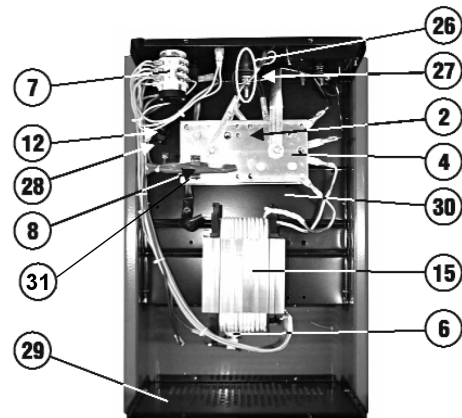

ITEM	PART NO	DESCRIPTION
1	120/112120	TIMER
2	120/112183	PROTECTION, RECTIFIER
3	120/112296	KNOB, TIMER
4	120.980056	RECTIFIER
5	120.322901	SWITCH KNOB
6	120/122329	THERMOSTAT
7	120/122240	SWITCH
8	120.121021	THERMOSTAT
9	120.122546	PILOT LAMP
10	120.123434	CABLE 16MMQ 2M
12	120/132064	MAINS CABLE
13	120/152087	AMMETER SURROUND - LARGE
14	120.152255	AMMETER
15	120.980055	TRANSFORMER
16	120/312053	KNOB, TERMINAL
17	120/322201	WHEEL
18	120/645071	HANDLE
19	120.649086	COVER
20	120.650441	REAR PANEL "NEW VERSION"
21	120.655140	FRONT PANEL
22	120.681147	WHEEL AXLE
23	120/712001	CLAMP, EARTH (BLACK)
24	120/712002	CLAMP, POSITIVE (RED)
25	120/802029	FUSE 100AMP PACK OF 20
26	120/990162	TERMINAL COMPLETE
27	120/990163	INSULATING WASHERS
28	120.990439	CABLE BUSHING KIT
29	120.644783	BOTTOM
30	120.644782	DIAPHRAGM
31	120/452014	SPRING, THERMOSTAT RETAINER
32	120/990072	TERMINAL COMPLETE, FUSE(NOT SHOWN)