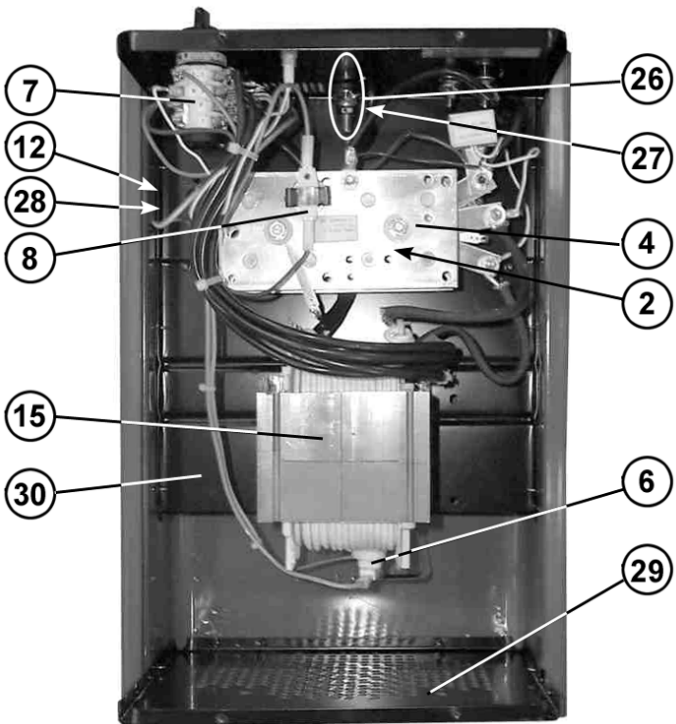

ITEM	PART NO	DESCRIPTION
1	120/112120	TIMER
2	120/112183	PROTECTION, RECTIFIER
3	120/112296	KNOB FOR TIMER
4	120.121002	RECTIFIER
5	120/122058	SWITCH KNOB
6	120/122329	THERMOSTAT
7	120/122240	SWITCH
8	120.121021	THERMOSTAT
9	120.122546	PILOT LAMP
10	120.123434	CABLE 16 MMQ 2M
12	120/132064	MAINS CABLE 3G2.5 2M
13	120/152087	AMMETER COVER
14	120/152115	AMMETER
15	120.169100	TRANSFORMER 240V
16	120/312053	KNOB, TERMINAL
17	120/322201	WHEEL
18	120/645071	HANDLE
19	120.649086	COVER
20	120.650441	REAR PANEL "NEW VERSION"
21	120.655140	FRONT PANEL
22	120.681147	AXLE,WHEEL
23	120/712001	CLAMP, EARTH (BLACK)
24	120/712002	CLAMP, POSITIVE (RED)
25	120/802029	FUSE 100AMP KIT 20
26	120/990162	TERMINAL COMPLETE
27	120/990163	INSULATING WASHERS KIT
28	120.990439	CABLE BUSHING KIT
29	120.644783	BOTTOM
30	120.644782	DIAGPHRAGM