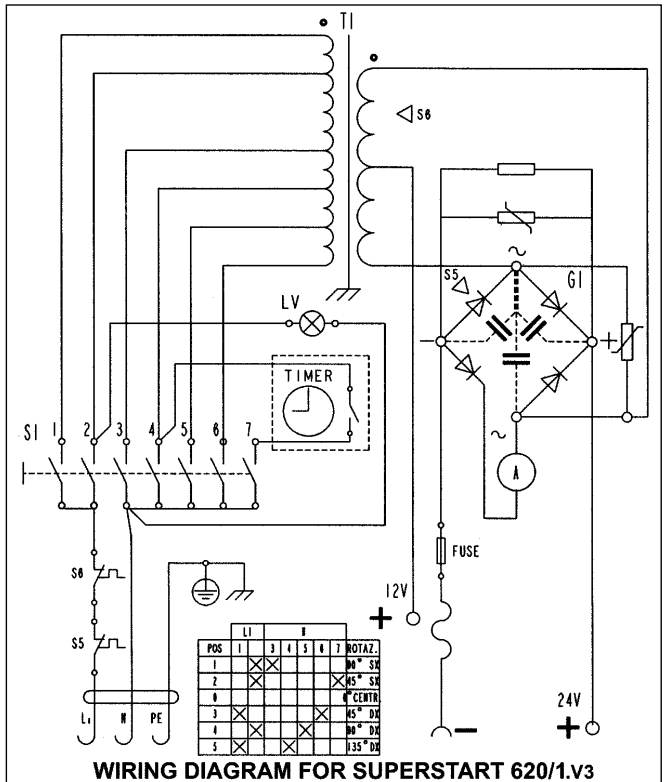

ITEM	PART NO	DESCRIPTION
1	120/112120	TIMER
2	120/112183	PROTECTION, RECTIFIER
3	120/112296	KNOB FOR TIMER
4	120.121002	RECTIFIER
5	120/122058	SWITCH KNOB
6	120/122329	THERMOSTAT
7	120/122240	SWITCH
8	120.121021	THERMOSTAT
9	120.122546	PILOT LAMP
10	120.123434	CABLE 16 MMQ 2M
12	120/132064	MAINS CABLE 3G2.5 2M
13	120/152087	AMMETER COVER
14	120/152115	AMMETER
15	120.169100	TRANSFORMER 240V
16	120/312053	KNOB, TERMINAL
17	120/322201	WHEEL
18	120/645071	HANDLE
19	120.649086	COVER
20	120.650441	REAR PANEL "NEW VERSION"
21	120.655140	FRONT PANEL
22	120.681147	AXLE,WHEEL
23	120/712001	CLAMP, EARTH (BLACK)
24	120/712002	CLAMP, POSITIVE (RED)
25	120/802029	FUSE 100AMP KIT 20
26	120/990162	TERMINAL COMPLETE
27	120/990163	INSULATING WASHERS KIT
28	120.990439	CABLE BUSHING KIT
29	120.644783	BOTTOM
30	120.644782	DIAGPHRAGM