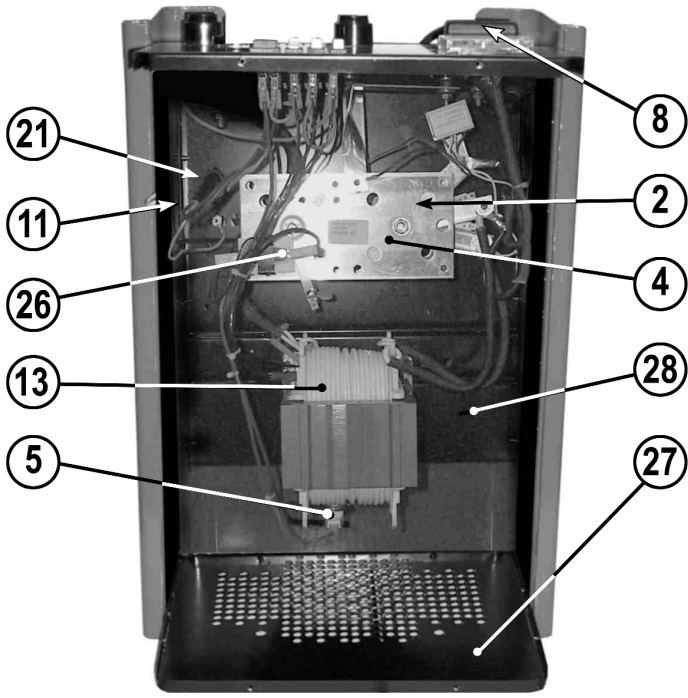

ITEM	PART NO	DESCRIPTION
2	120/112183	PROTECTION, RECTIFIER
4	120.122998	RECTIFIER
5	120.122900	THERMOSTAT
6	120/122381	SWITCH, GREEN ROCKER
7	120/122400	SWITCH, WHITE ROCKER
8	120/802260	FUSE 80AMP PACK OF 20 SMALL ALI
9	120.123434	CABLE 16 MMQ 2M
11	CS 2.5M3CBLK	CORD SET 2.5M 3 CORE BLK
12	120.152021	AMMETER
13	120.169166	TRANSFORMER 240V
14	120/312053	KNOB, TERMINAL
15	120/322201	WHEEL
16	120/654071	HANDLE
17	120.649310	DASHBOARD
18	120.650441	REAR PANEL "NEW VERSION"
19	120.655142	FRONT PANEL
20	120/681147	AXLE,WHEEL
21	120.990439	CABLE BUSHING KIT
22	120/712001	CLAMP, EARTH (BLACK)
23	120/712002	CLAMP, POSITIVE (RED)
24	120/990162	TERMINAL COMPLETE
25	120/990163	INSULATING WASHERS KIT
26	120.121021	THERMOSTAT
27	120.644783	BOTTOM
28	120.644782	DIAPHRAGM