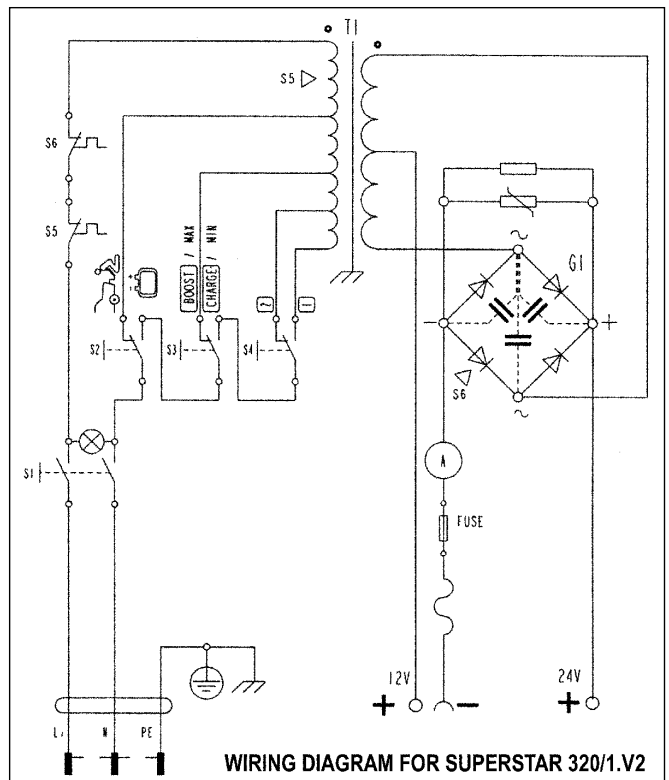

ITEM	PART NO.	DESCRIPTION
1	120/122308	THERMOSTAT (BLACK)
2	120/112183	PROTECTION, RECTIFIER
4	120.990686	RECTIFIER KIT
5	120.121069	THERMOSTAT
6	120/122381	SWITCH, GREEN ROCKER
7	120/122400	SWITCH, WHITE ROCKER
8	120/802029	FUSE 100AMP PACK OF 20 SMALL ALI
9	120/123425	WIRE
11	120/132193	USE CS 2.5M3CBLK (MAINS CABLE)
12	120.152020	AMMETER
13	120.169140	TRANSFORMER
14	120/312053	KNOB, TERMINAL
15	120/322201	WHEEL
16	120/654071	HANDLE
17	120.649312	DASHBOARD
18	120.650441	REAR PANEL "NEW VERSION"
19	120.655146	FRONT PANEL "NEW VERSION"
20	120/681147	AXLE,WHEEL
21	120.990439	CABLE BUSHING KIT
22	120/712001	CLAMP, EARTH (BLACK)
23	120/712002	CLAMP, POSITIVE (RED)
24	120/990162	TERMINAL COMPLETE
25	120/990163	INSULATING WASHERS KIT
27	120.644783	BOTTOM
28	120.644782	DIAPHRAGM