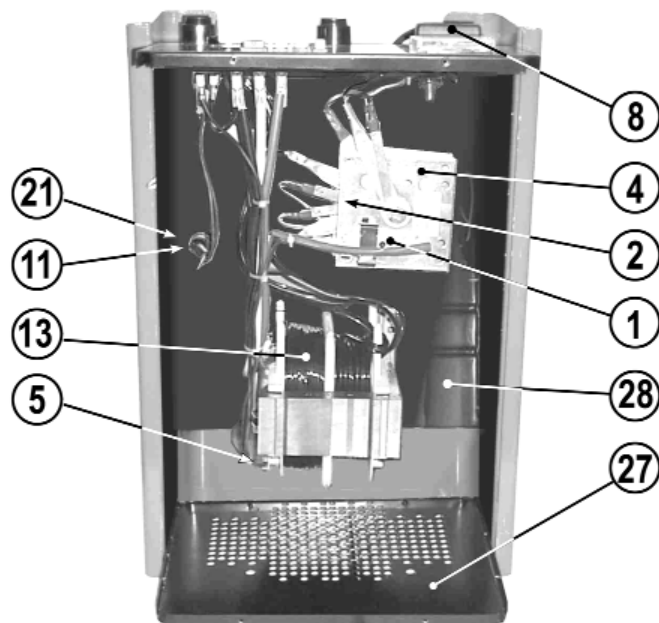

ITEM	PART NO.	DESCRIPTION
1	120/122308	THERMOSTAT (BLACK)
2	120/112183	PROTECTION, RECTIFIER
4	120.990686	RECTIFIER KIT
5	120.121069	THERMOSTAT
6	120/122381	SWITCH, GREEN ROCKER
7	120/122400	SWITCH, WHITE ROCKER
8	120/802029	FUSE 100AMP PACK OF 20 SMALL ALI
9	120/123425	WIRE
11	120/132193	USE CS 2.5M3CBLK (MAINS CABLE)
12	120.152020	AMMETER
13	120.169140	TRANSFORMER
14	120/312053	KNOB, TERMINAL
15	120/322201	WHEEL
16	120/654071	HANDLE
17	120.649312	DASHBOARD
18	120.650441	REAR PANEL "NEW VERSION"
19	120.655146	FRONT PANEL "NEW VERSION"
20	120/681147	AXLE,WHEEL
21	120.990439	CABLE BUSHING KIT
22	120/712001	CLAMP, EARTH (BLACK)
23	120/712002	CLAMP, POSITIVE (RED)
24	120/990162	TERMINAL COMPLETE
25	120/990163	INSULATING WASHERS KIT
27	120.644783	BOTTOM
28	120.644782	DIAPHRAGM