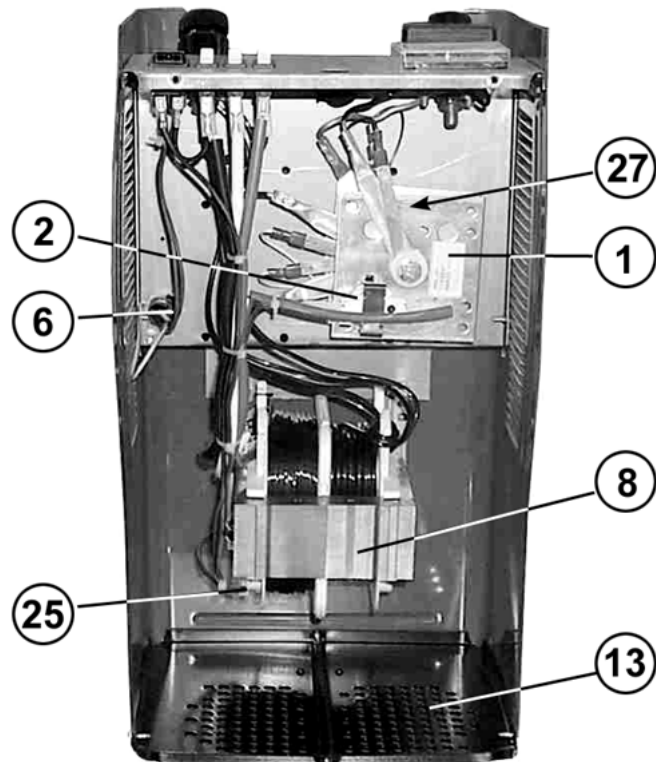

ITEM	PART NO.	DESCRIPTION
1	120.990685	RECTIFIER KIT
2	120/122308	THERMOSTAT (BLACK)
3	120/122477	SWITCH
4	120/122400	SWITCH, WHITE ROCKER
5	120/123425	WIRE
6	120/132306	MAINS CABLE
7	120.152020	AMMETER
8	120.169140	TRANSFORMER
9	120/312053	KNOB, TERMINAL
10	120/322112	CABLE BUSHING
11	120/322193	WHEEL
12	120/422961	AXLE
13	120/644177	BOTTOM (SO)
14	120/645076	HANDLE
15	120/644422	FOOT
16	120.649328	COVER
17	120/650098	BACK PANEL
18	120.990720	FRONT PANEL
20	120/802259	FUSE 50AMP PACK OF 20
21	120/712001	CLAMP, EARTH (BLACK)
22	120/712002	CLAMP, POSITIVE (RED)
23	120/990162	TERMINAL COMPLETE
24	120/990163	INSULATING WASHERS
25	120.121069	THERMOSTAT
26	120/322223	CAP, AXLE
27	120/112185	PROTECTION, RECTIFIER