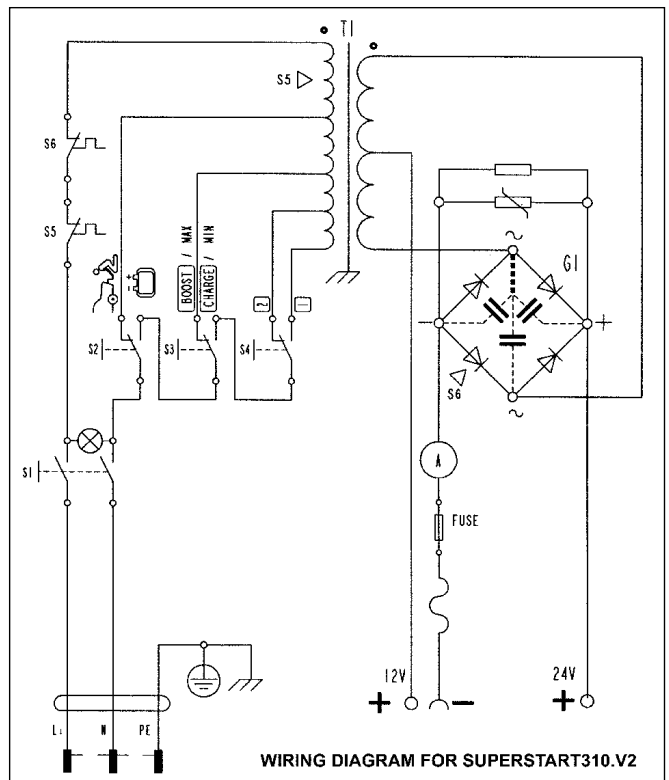

ITEM	PART NO.	DESCRIPTION
1	120.990685	RECTIFIER KIT
2	120/122308	THERMOSTAT (BLACK)
3	120/122477	SWITCH
4	120/122400	SWITCH, WHITE ROCKER
5	120/123425	WIRE
6	120/132306	MAINS CABLE
7	120.152020	AMMETER
8	120.169140	TRANSFORMER
9	120/312053	KNOB, TERMINAL
10	120/322112	CABLE BUSHING
11	120/322193	WHEEL
12	120/422961	AXLE
13	120/644177	BOTTOM (SO)
14	120/645076	HANDLE
15	120/644422	FOOT
16	120.649328	COVER
17	120/650098	BACK PANEL
18	120.990720	FRONT PANEL
20	120/802259	FUSE 50AMP PACK OF 20
21	120/712001	CLAMP, EARTH (BLACK)
22	120/712002	CLAMP, POSITIVE (RED)
23	120/990162	TERMINAL COMPLETE
24	120/990163	INSULATING WASHERS
25	120.121069	THERMOSTAT
26	120/322223	CAP, AXLE
27	120/112185	PROTECTION, RECTIFIER