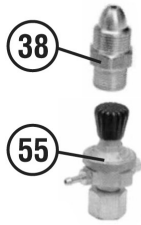

Parts Information:  
**Professional MIG Welder 270Amp 230V  
 with Euro Torch**  
**Model No: SUPERMIG270.V2**

**NOTE:** It is our policy to continually improve products and as such we reserve the right to alter data, specifications and component parts without prior notice.

01284 757500

01284 703534

sales@sealey.co.uk

www.sealey.co.uk

Parts Information:  
**Professional MIG Welder 270Amp 230V  
with Euro Torch  
Model No: SUPERMIG270.V2**

Item	Part No.	Description
1	120.113574	Potentiometer (100KA)
2	120.121424	Knob, Potentiometer
3	120/152110	Motor, Fan
4	120/152054	Blade, Fan
5	120.980462	Wire Feed PCB
6	120.113533	Potentiometer (470KA)
7	120.323101	Switch Knob Set
8	120/122329	Thermostat
10	120.121070	Switch
--	120.121520	Switch (NOT SHOWN)
11	120/122035	Electro-Valve 230V
12	120.121089	Contactora
13	120/122594	Lamp, Yellow, Slim, 24V
14	120/123466	Cable 25mmq
16	120/112182	Protector,Rectifier
17	120.121068	Single Phase Rectifier
18	120/153007	Wire Feed Motor (Internal)
21	120.169298	Transformer 230V
22	B/609Z	Bearing 609Z
23	120/312137	Knob
24	120/322081	Spindle, Sleeve/Spacer Type
25	120/990046	Bushing & Nut, Cable
26	120/322126	Casing, Feeder Roller Shaft
27	120/322127	Casing, Torch Fixing
28	120/322128	Bracket, Counter Roller
29	120/723051	Connection, Torch
30	120/322180	Spacer Collar
31	120/322200	Wheel,Fixed (200x16x41)