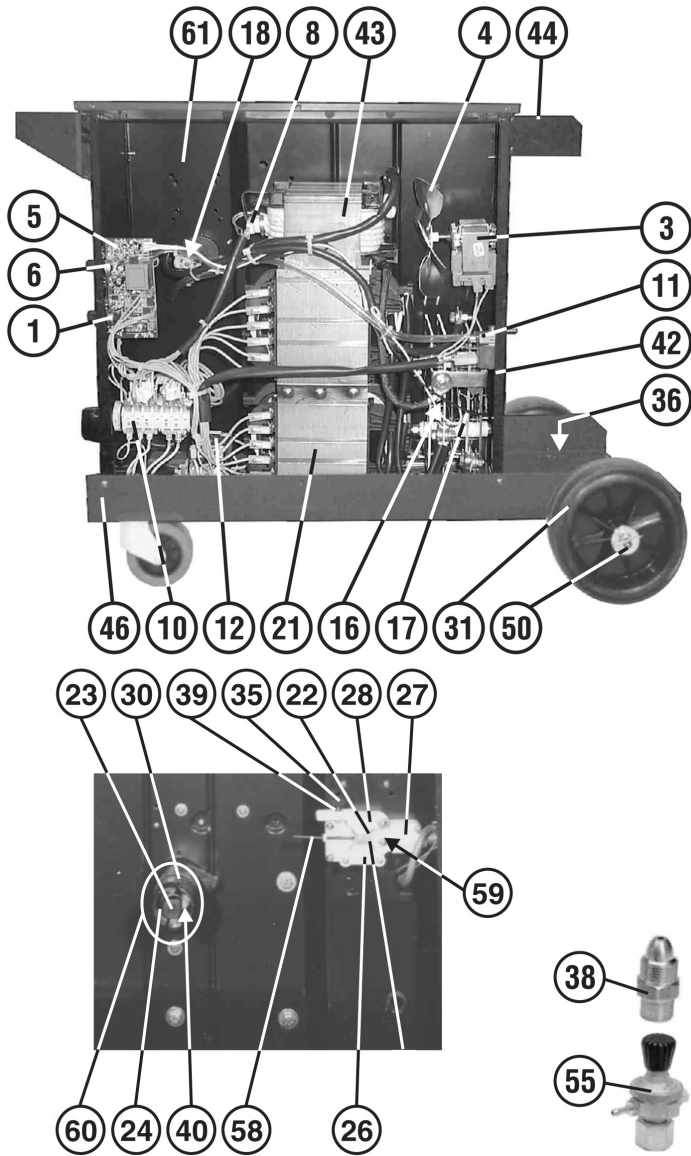

Parts Information:  
**Professional MIG Welder 270Amp 230V  
 with Euro Torch**  
**Model No: SUPERMIG270.V2**

**NOTE:** It is our policy to continually improve products and as such we reserve the right to alter data, specifications and component parts without prior notice.

Item	Part No.	Description
32	120/322246	Wheel,Fixed (98x10x24)
33	120/322248	Handle Support Block -Right
34	120/322249	Handle Support Block - Left
35	120/422257	Knob, Counter Roller Tension
36	120/422817	Bracket, Axle
37	120/422969	Bracket, Castor
38	120/432102	Bull Nose Adaptor
39	120/452022	Spring, Counter Roller Tension
40	120/452057	Spring
41	120/312103	Handle
42	120/644077	Panel
43	120.169183	Reactance
44	120/644606	Bracket
45	120.649446	Front Panel
46	120.644751	Bottom (Black)
--	120/650019	Bottom (NOT SHOWN)
47	120/650025	Cover
48	120.655272	Top Side
49	120.655273	Top Door
50	120/681092	Axle, Wheel
51	120/712231	Work Clamp
54	MIG/T25	MIG Torch 3Mtr Euro Connector TB25
55	REG/MT	MIG Gas Regulator 2 Gauge Industrial
58	120/990097	Guide Hose 2mm x 4mm x 122mm
59	120/990257	Gear Set
60	120/990264	Spindle Kit
61	120/644078	Diaphragm