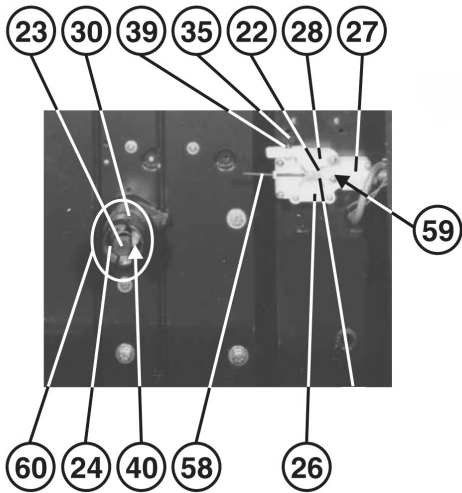

Parts Information:  
**Professional MIG Welder 270Amp 230V  
 with Euro Torch**  
**Model No: SUPERMIG270.V2**

**NOTE:** It is our policy to continually improve products and as such we reserve the right to alter data, specifications and component parts without prior notice.

01284 757500

01284 703534

sales@sealey.co.uk

www.sealey.co.uk

Parts Information:  
**Professional MIG Welder 270Amp 230V  
with Euro Torch  
Model No: SUPERMIG270.V2**

Item	Part No.	Description
1	120.113574	Potentiometer (100KA)
2	120.121424	Knob, Potentiometer
3	120/152110	Motor, Fan
4	120/152054	Blade, Fan
5	120.980462	Wire Feed PCB
6	120.113533	Potentiometer (470KA)
7	120.323101	Switch Knob Set
8	120/122329	Thermostat
10	120.121070	Switch
--	120.121520	Switch (NOT SHOWN)
11	120/122035	Electro-Valve 230V
12	120.121089	Contactora
13	120/122594	Lamp, Yellow, Slim, 24V
14	120/123466	Cable 25mmq
16	120/112182	Protector,Rectifier
17	120.121068	Single Phase Rectifier
18	120/153007	Wire Feed Motor (Internal)
21	120.169298	Transformer 230V
22	B/609Z	Bearing 609Z
23	120/312137	Knob
24	120/322081	Spindle, Sleeve/Spacer Type
25	120/990046	Bushing & Nut, Cable
26	120/322126	Casing, Feeder Roller Shaft
27	120/322127	Casing, Torch Fixing
28	120/322128	Bracket, Counter Roller
29	120/723051	Connection, Torch
30	120/322180	Spacer Collar
31	120/322200	Wheel,Fixed (200x16x41)