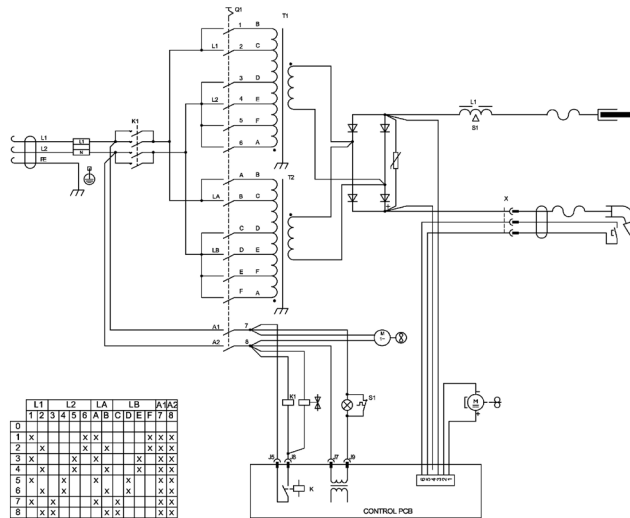

L1	L2	LA	LB	LA2
0					
1	X		X	X	X
2	X	X	X	X	X
3	X	X	X	X	X
4	X	X	X	X	X
5	X	X	X	X	X
6	X	X	X	X	X
7	X	X	X	X	X
8	X	X	X	X	X

NOTE: It is our policy to continually improve products and as such we reserve the right to alter data, specifications and component parts without prior notice.

IMPORTANT: No liability is accepted for incorrect use of product.

WARRANTY: Guarantee is 12 months from purchase date, proof of which will be required for any claim.

Sealey Group, Kempson Way, Suffolk Business Park, Bury St Edmunds, Suffolk. IP32 7AR

01284 757500

01284 703534

sales@sealey.co.uk

www.sealey.co.uk