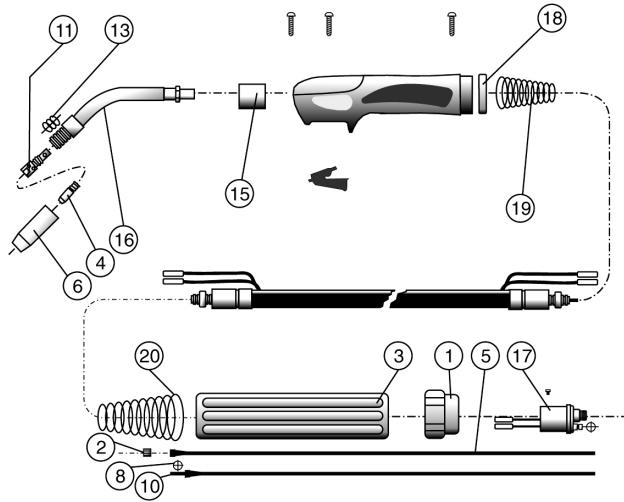

01284 703534

sales@sealey.co.uk

www.sealey.co.uk

Parts Information:  
**Professional MIG Welder 270Amp 230V  
 with Euro Torch**  
**Model No: SUPERMIG270.V2**

Item	Part No.	Description
1	120/722007	Adaptor Nut
2	120/722013	Liner Positioner Nut
3	120/742175	Gun Plug Housing
4	MIG956	Contact Tip 0.6mm TB15 Pack Of 5
4	MIG921	Contact Tip 1mm Aluminium TB25/36 Pack Of 5
4	120/722553	Contact Tip TR-25 M6-08-1.2A 100223
4	MIG917	Contact Tip 0.8mm TB25/36 Pack Of 5
4	MIG918	Contact Tip 1mm TB25/36 Pack Of 5
4	MIG919	Contact Tip 1.2mm TB25/36 Pack Of 5
5	168.301535	Blue Steel Liner, Dia 1,5/4,5mm Round
5	120/722909	Liner, Red, 1.0-1.2mm 3.25M Alluminium
5	120/722689	Liner,T, 1.0-1.2mm 3MT Steel
6	MIG915	Cylindrical Nozzle TB25/36 Pack Of 2
6	MIG929	Conical Nozzle TB25/36 Pack Of 2

Item	Part No.	Description
6	120/722686	Thin Headed Nozzle TB25/36 Single
6	120/722687	Spot Welding Nozzle TB25/36 Single
8	168.301300	O-Ring For Teflon Liner 4x1.5mm
8	120/722606	O-Ring
10	120/722600	Guide Tube
11	MIG913	Diffuser Adaptor TB25/36 Pack Of 2
13	MIG914	Nozzle Spring TB25/36 Pack Of 2
15	120/722693	Plastic Body For Swanneck 305500
16	120/300060	Swanneck
17	120/722441	Central Adaptor KZ2
--	120/742170	Handle Without Switch (With Trigger) (NOT SHOWN)
18	120/742171	Ring Nut
19	120/742173	Spring
20	120/742174	Spring