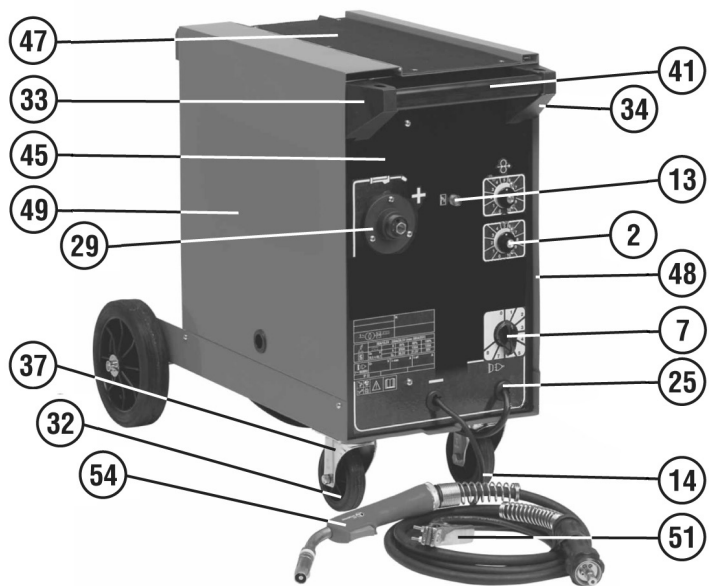

Parts Information:  
**Professional MIG Welder 270Amp 230V  
 with Euro Torch**  
**Model No: SUPERMIG270.V2**

**NOTE:** It is our policy to continually improve products and as such we reserve the right to alter data, specifications and component parts without prior notice.

01284 757500

01284 703534

sales@sealey.co.uk

www.sealey.co.uk

Parts Information:  
**Professional MIG Welder 270Amp 230V  
with Euro Torch  
Model No: SUPERMIG270.V2**

Item	Part No.	Description
1	120.113574	Potentiometer (100KA)
2	120.121424	Knob, Potentiometer
3	120/152110	Motor, Fan
4	120/152054	Blade, Fan
5	120.980462	Wire Feed PCB
6	120.113533	Potentiometer (470KA)
7	120.323101	Switch Knob Set
8	120/122329	Thermostat
10	120.121070	Switch
--	120.121520	Switch (NOT SHOWN)
11	120/122035	Electro-Valve 230V
12	120.121089	Contactora
13	120/122594	Lamp, Yellow, Slim, 24V
14	120/123466	Cable 25mmq
16	120/112182	Protector,Rectifier
17	120.121068	Single Phase Rectifier
18	120/153007	Wire Feed Motor (Internal)
21	120.169298	Transformer 230V
22	B/609Z	Bearing 609Z
23	120/312137	Knob
24	120/322081	Spindle, Sleeve/Spacer Type
25	120/990046	Bushing & Nut, Cable
26	120/322126	Casing, Feeder Roller Shaft
27	120/322127	Casing, Torch Fixing
28	120/322128	Bracket, Counter Roller
29	120/723051	Connection, Torch
30	120/322180	Spacer Collar
31	120/322200	Wheel,Fixed (200x16x41)