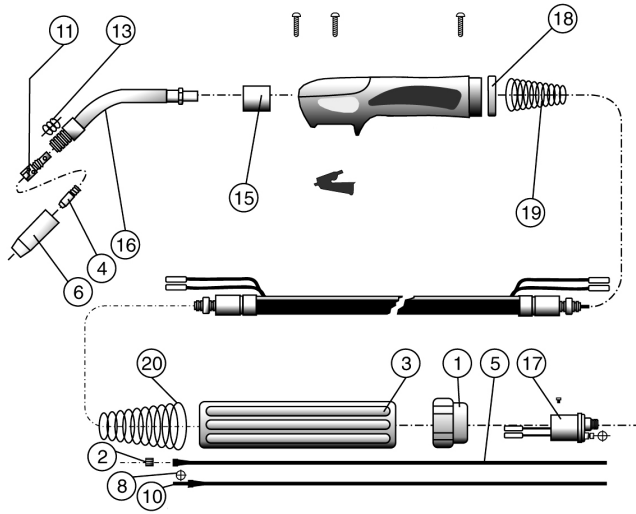

Item	Part No.	Description
32	120/322246	Wheel, Fixed (98x10x24)
33	120/322248	Handle Support Block - Right
34	120/322249	Handle Support Block - Left
35	120/422257	Knob, Counter Roller Tension
36	120/422817	Bracket, Axle
37	120/422969	Bracket, Castor
38	120/432102	Bull Nose Adaptor
39	120/452022	Spring, Counter Roller Tension
40	120/452057	Spring
41	120/312103	Handle
42	120/644077	Panel
43	120.169183	Reactance
44	120/644606	Bracket
45	120.649446	Front Panel
46	120/650019	Bottom
47	120/650025	Cover
48	120.655272	Top Side
49	120.655273	Top Door
50	120/681092	Axle, Wheel
51	120/712231	Work Clamp
54	MIG/T25	MIG Torch 3Mtr Euro Connector TB25
55	REG/MT	MIG Gas Regulator 2 Gauge Industrial
58	120/990097	Guide Hose 2mm x 4mm x 122mm
59	120/990257	Gear Set
60	120/990264	Spindle Kit
61	120/644078	Diaphragm
--	120/132191	Mains Cable (NOT SHOWN)

sales@sealey.co.uk

www.sealey.co.uk

Parts Information:
**Professional MIG Welder 270Amp 230V
 with Euro Torch**
Model No: SUPERMIG270

Item	Part No.	Description
1	120/722007	Adaptor Nut
2	120/722013	Liner Positioner Nut
3	120/742175	Gun Plug Housing
4	MIG956	Contact Tip 0.6mm TB15 Pack Of 5
4	MIG921	Contact Tip 1mm Aluminium TB25/36 Pack Of 5
4	120/722553	Contact Tip TR-25 M6-08-1.2A 100223
4	MIG917	Contact Tip 0.8mm TB25/36 Pack Of 5
4	MIG918	Contact Tip 1mm TB25/36 Pack Of 5
4	MIG919	Contact Tip 1.2mm TB25/36 Pack Of 5
5	168.301535	Blue Steel Liner, Dia 1,5/4,5mm Round
5	120/722909	Liner, Red, 1.0-1.2mm 3.25M Alluminium
5	120/722689	Liner,T, 1.0-1.2mm 3MT Steel
6	MIG915	Cylindrical Nozzle TB25/36 Pack Of 2
6	MIG929	Conical Nozzle TB25/36 Pack Of 2