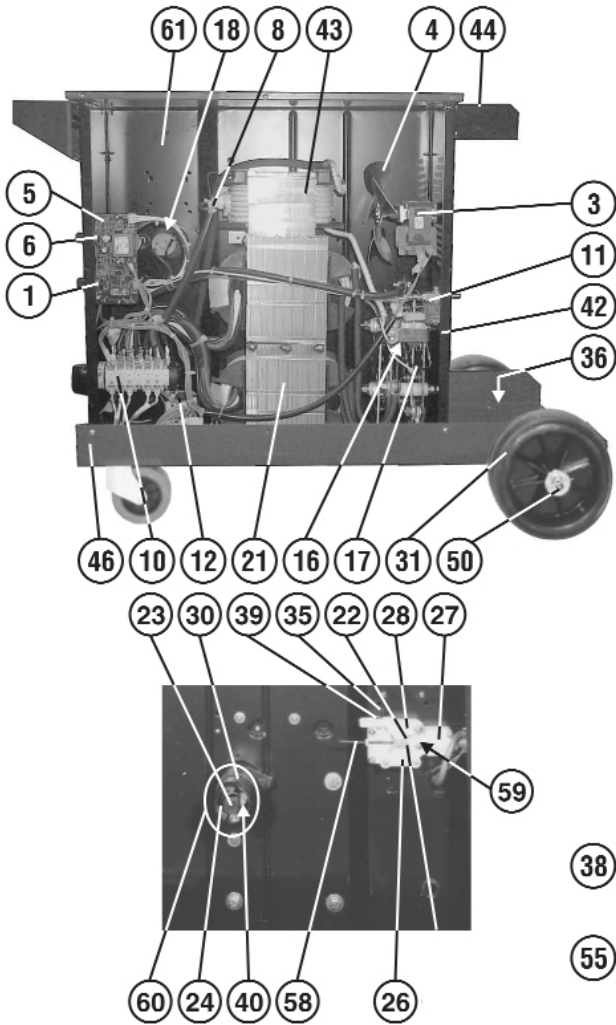

Parts Information:
**Professional MIG Welder 270Amp 230V
 with Euro Torch**
Model No: SUPERMIG270

NOTE: It is our policy to continually improve products and as such we reserve the right to alter data, specifications and component parts without prior notice.

Item	Part No.	Description
32	120/322246	Wheel, Fixed (98x10x24)
33	120/322248	Handle Support Block - Right
34	120/322249	Handle Support Block - Left
35	120/422257	Knob, Counter Roller Tension
36	120/422817	Bracket, Axle
37	120/422969	Bracket, Castor
38	120/432102	Bull Nose Adaptor
39	120/452022	Spring, Counter Roller Tension
40	120/452057	Spring
41	120/312103	Handle
42	120/644077	Panel
43	120.169183	Reactance
44	120/644606	Bracket
45	120.649446	Front Panel
46	120/650019	Bottom
47	120/650025	Cover
48	120.655272	Top Side
49	120.655273	Top Door
50	120/681092	Axle, Wheel
51	120/712231	Work Clamp
54	MIG/T25	MIG Torch 3Mtr Euro Connector TB25
55	REG/MT	MIG Gas Regulator 2 Gauge Industrial
58	120/990097	Guide Hose 2mm x 4mm x 122mm
59	120/990257	Gear Set
60	120/990264	Spindle Kit
61	120/644078	Diaphragm
--	120/132191	Mains Cable (NOT SHOWN)