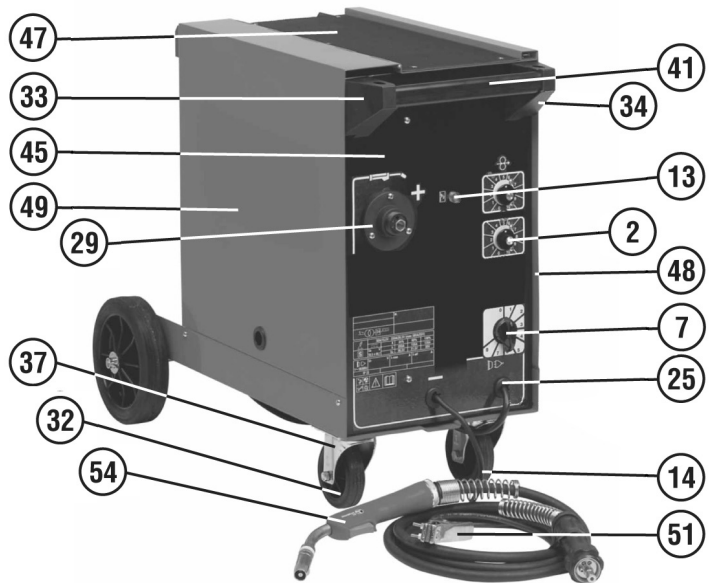

Parts Information:
**Professional MIG Welder 270Amp 230V
 with Euro Torch**
Model No: SUPERMIG270

NOTE: It is our policy to continually improve products and as such we reserve the right to alter data, specifications and component parts without prior notice.

01284 757500

01284 703534

sales@sealey.co.uk

www.sealey.co.uk

Parts Information:
**Professional MIG Welder 270Amp 230V
 with Euro Torch
 Model No: SUPERMIG270**

Item	Part No.	Description
1	120.113574	Potentiometer (100KA)
2	120.121424	Knob, Potentiometer
3	120/152110	Motor, Fan
4	120/152054	Blade, Fan
5	120.980462	Wire Feed PCB
6	120.113533	Potentiometer (470KA)
7	120.323101	Switch Knob Set
8	120/122329	Thermostat
10	120.121070	Switch
--	120.121520	Switch (NOT SHOWN)
11	120/122035	Electro-Valve 230V
12	120.121089	Contactora
13	120/122594	Lamp, Yellow, Slim, 24V
14	120/123466	Cable 25mmq
16	120/112182	Protector, Rectifier
17	120.121068	Single Phase Rectifier
18	120/153007	Wire Feed Motor (Internal)
21	120.169186	Transformer Kit
22	B/609Z	Bearing 609Z
23	120/312137	Knob
24	120/322081	Spindle, Sleeve/Spacer Type
25	120/990046	Bushing & Nut, Cable
26	120/322126	Casing, Feeder Roller Shaft
27	120/322127	Casing, Torch Fixing
28	120/322128	Bracket, Counter Roller
29	120/723051	Connection, Torch
30	120/322180	Spacer Collar
31	120/322200	Wheel, Fixed (200x16x41)