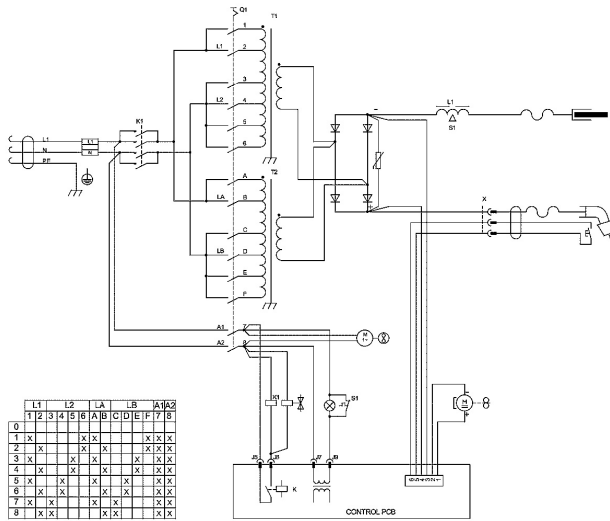

sales@sealey.co.uk

www.sealey.co.uk

Parts Information:
**Professional MIG Welder 270Amp 230V
 with Euro Torch**
Model No: SUPERMIG270

Item	Part No.	Description
1	120/722007	Adaptor Nut
2	120/722013	Liner Positioner Nut
3	120/742175	Gun Plug Housing
4	MIG956	Contact Tip 0.6mm TB15 Pack Of 5
4	MIG921	Contact Tip 1mm Aluminium TB25/36 Pack Of 5
4	120/722553	Contact Tip TR-25 M6-08-1.2A 100223
4	MIG917	Contact Tip 0.8mm TB25/36 Pack Of 5
4	MIG918	Contact Tip 1mm TB25/36 Pack Of 5
4	MIG919	Contact Tip 1.2mm TB25/36 Pack Of 5
5	168.301535	Blue Steel Liner, Dia 1,5/4,5mm Round
5	120/722909	Liner, Red, 1.0-1.2mm 3.25M Alluminium
5	120/722689	Liner,T, 1.0-1.2mm 3MT Steel
6	MIG915	Cylindrical Nozzle TB25/36 Pack Of 2
6	MIG929	Conical Nozzle TB25/36 Pack Of 2

Item	Part No.	Description
6	120/722686	Thin Headed Nozzle TB25/36 Single
6	120/722687	Spot Welding Nozzle TB25/36 Single
8	168.301300	O-Ring For Teflon Liner 4x1.5mm
8	120/722606	O-Ring
10	120/722600	Guide Tube
11	MIG913	Diffuser Adaptor TB25/36 Pack Of 2
13	MIG914	Nozzle Spring TB25/36 Pack Of 2
15	120/722693	Plastic Body For Swanneck 305500
16	120/300060	Swanneck
17	120/722441	Central Adaptor KZ2
--	120/742170	Handle Without Switch (With Trigger) (NOT SHOWN)
18	120/742171	Ring Nut
19	120/742173	Spring
20	120/742174	Spring