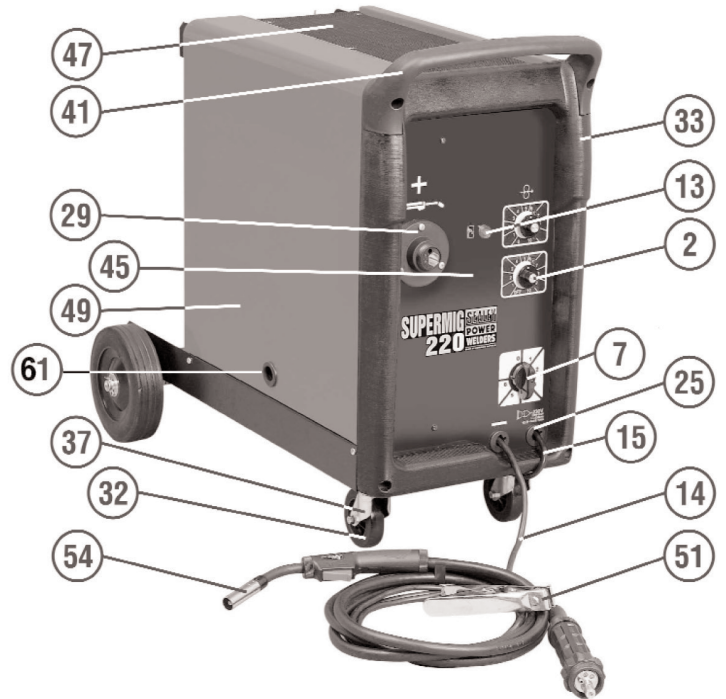

Parts Information:  
Professional MIG Welder 220Amp 230V  
with Euro Torch  
Model No: SUPERMIG220.V5

**NOTE:** It is our policy to continually improve products and as such we reserve the right to alter data, specifications and component parts without prior notice.

01284 757500

01284 703534

sales@sealey.co.uk

www.sealey.co.uk

Parts Information:  
**Professional MIG Welder 220Amp 230V  
with Euro Torch  
Model No: SUPERMIG220.V5**

Item	Part No.	Description
1	120.113574	Potentiometer (100ka)
2	120.121424	Knob, Potentiometer
3	120/112183	Protection, Rectifier
4	120.980476	Rectifier Kit
5	120.980462	Wire Feed PCB
6	120.113533	Potentiometer (470ka)
7	120.323101	Switch Knob Set
8	120/122329	Thermostat
10	120.121510	Switch
11	120/122035	Electro-Valve 230V
12	120.122692	Contactora
13	120/122594	Lamp, Yellow, Slim, 24V
14	CC16/1	16mm Copper Cable Per Meter
15	MC3CX2.5	Mains Cable Blk, 3 Core, 2.5mm <sup>2</sup>
16	120/152054	Blade, Fan
17	120/152110	Motor, Fan
18	120/153007	Wire Feed Motor (Internal)
19	120.169371	Reactance
21	120.169329	Transformer 230V
22	B/609Z	Bearing 609Z
23	120/312137	Knob
24	120/322081	Spindle, Sleeve/Spacer Type
25	120.322112	Bushing
26	120/322126	Casing, Feeder Roller Shaft
27	120/322127	Casing, Torch Fixing
28	120/322128	Bracket, Counter Roller
29	120/723051	Connection, Torch
30	120/322180	Spacer Collar