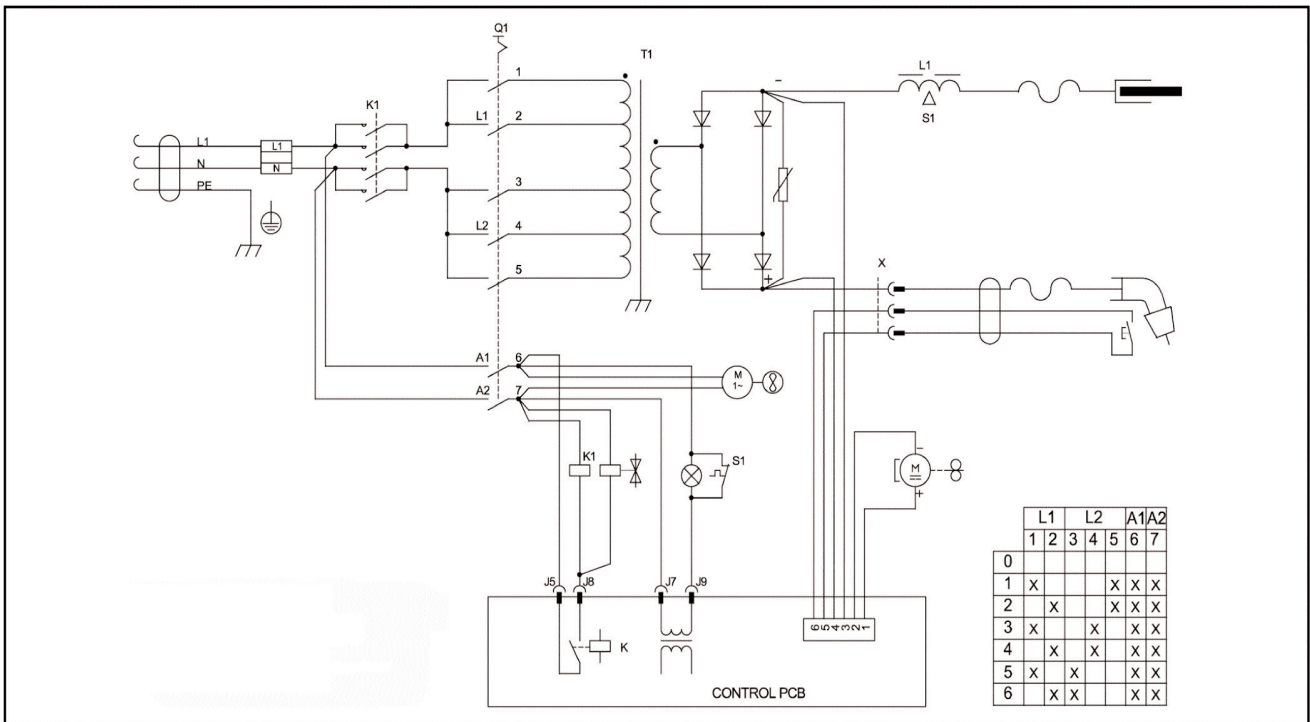

NOTE: It is our policy to continually improve products and as such we reserve the right to alter data, specifications and component parts without prior notice.

IMPORTANT: No liability is accepted for incorrect use of product.

WARRANTY: Guarantee is 12 months from purchase date, proof of which will be required for any claim.

Sealey Group, Kempson Way, Suffolk Business Park, Bury St Edmunds, Suffolk. IP32 7AR

01284 757500

01284 703534

sales@sealey.co.uk

www.sealey.co.uk