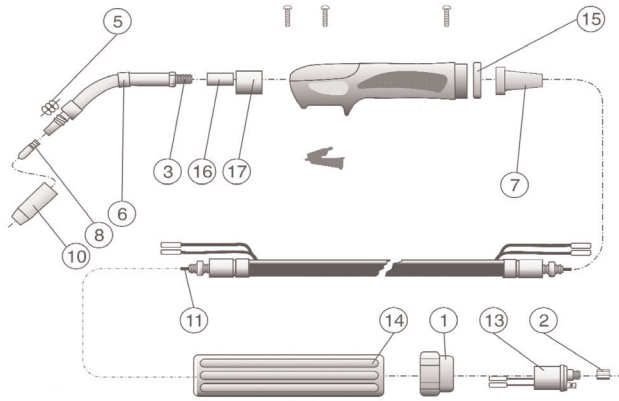

01284 703534

sales@sealey.co.uk

www.sealey.co.uk

Parts Information:  
**Professional MIG Welder 220Amp 230V  
 with Euro Torch**  
**Model No: SUPERMIG220.V5**

Item	Part No.	Description
1	120/722007	Adaptor Nut For AC 305145
2	120/722013	Liner Positioner Nut For CA 305315
3	120/722305	TR-15 Swanneck
--	120/742170	Handle Without Switch (With Trigger) (NOT SHOWN)
5	120/722319	Spring For Nozzle TB15
6	120/722326	Head Insulator TR-15 Swanneck 305240
7	120/742172	Torch Holder
8	MIG956	Contact Tip 0.6mm TB15 Pack Of 5
	MIG957	Contact Tip 0.8mm TB15 Pack Of 5
	MIG921	Contact Tip 1mm Aluminium TB25/36 Pack Of 5
	120/722553	Contact Tip TR-25 M6-08-1.2a 100223

Item	Part No.	Description
	120/722556	Contact Tip TR-25 M6-08-0.8a 100217(Aluminium)
10	168.200105	Cylindrical Nozzle TB15 Single
	MIG955	Conical Nozzle TB15 Pack Of 3
11	168.301535	Blue Steel Liner, Dia 1,5/4,5mm Round
	120/722689	Liner,t, 1.0-1.2mm 3mt Steel
13	120/722441	Central Adaptor kz2 For 15/25/36 305300
14	120/742175	Gun Plug Housing
15	120/742171	Ring Nut
16	120/722325	Front Torch Part
17	120/722693	Plastic Body For Swanneck 305500
--	120/742174	Spring (NOT SHOWN)