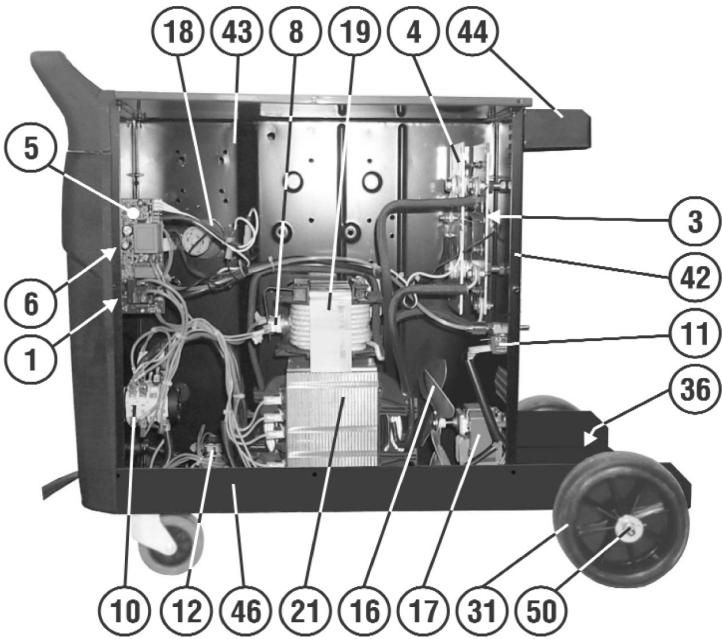

Parts Information:
Professional MIG Welder 220Amp 230V
with Euro Torch
Model No: SUPERMIG220.V5

NOTE: It is our policy to continually improve products and as such we reserve the right to alter data, specifications and component parts without prior notice.

IMPORTANT: No liability is accepted for incorrect use of product.

WARRANTY: Guarantee is 12 months from purchase date, proof of which will be required for any claim.

Sealey Group, Kempson Way, Suffolk Business Park, Bury St Edmunds, Suffolk. IP32 7AR

01284 757500

01284 703534

sales@sealey.co.uk

www.sealey.co.uk