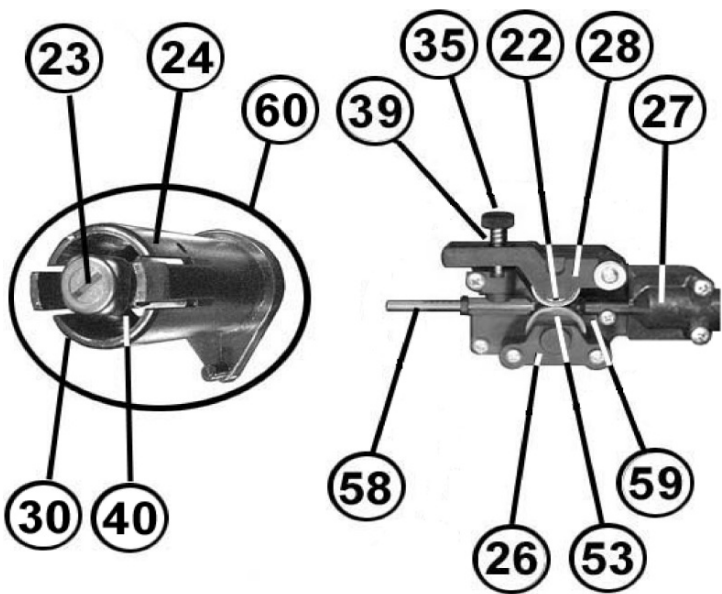

Parts Information:  
Professional MIG Welder 220Amp 230V  
with Euro Torch  
Model No: SUPERMIG220.V5

**NOTE:** It is our policy to continually improve products and as such we reserve the right to alter data, specifications and component parts without prior notice.

01284 757500

01284 703534

sales@sealey.co.uk

www.sealey.co.uk

Parts Information:  
**Professional MIG Welder 220Amp 230V  
with Euro Torch  
Model No: SUPERMIG220.V5**

Item	Part No.	Description
1	120.113574	Potentiometer (100ka)
2	120.121424	Knob, Potentiometer
3	120/112183	Protection, Rectifier
4	120.980476	Rectifier Kit
5	120.980462	Wire Feed PCB
6	120.113533	Potentiometer (470ka)
7	120.323101	Switch Knob Set
8	120/122329	Thermostat
10	120.121510	Switch
11	120/122035	Electro-Valve 230V
12	120.122692	Contactora
13	120/122594	Lamp, Yellow, Slim, 24V
14	CC16/1	16mm Copper Cable Per Meter
15	MC3CX2.5	Mains Cable Blk, 3 Core, 2.5mm <sup>2</sup>
16	120/152054	Blade, Fan
17	120/152110	Motor, Fan
18	120/153007	Wire Feed Motor (Internal)
19	120.169371	Reactance
21	120.169329	Transformer 230V
22	B/609Z	Bearing 609Z
23	120/312137	Knob
24	120/322081	Spindle, Sleeve/Spacer Type
25	120.322112	Bushing
26	120/322126	Casing, Feeder Roller Shaft
27	120/322127	Casing, Torch Fixing
28	120/322128	Bracket, Counter Roller
29	120/723051	Connection, Torch
30	120/322180	Spacer Collar

Item	Part No.	Description
	120/722556	Contact Tip TR-25 M6-08-0.8a 100217(Aluminium)
10	168.200105	Cylindrical Nozzle TB15 Single
	MIG955	Conical Nozzle TB15 Pack Of 3
11	168.301535	Blue Steel Liner, Dia 1,5/4,5mm Round
	120/722689	Liner,t, 1.0-1.2mm 3mt Steel
13	120/722441	Central Adaptor kz2 For 15/25/36 305300
14	120/742175	Gun Plug Housing
15	120/742171	Ring Nut
16	120/722325	Front Torch Part
17	120/722693	Plastic Body For Swanneck 305500
--	120/742174	Spring (NOT SHOWN)