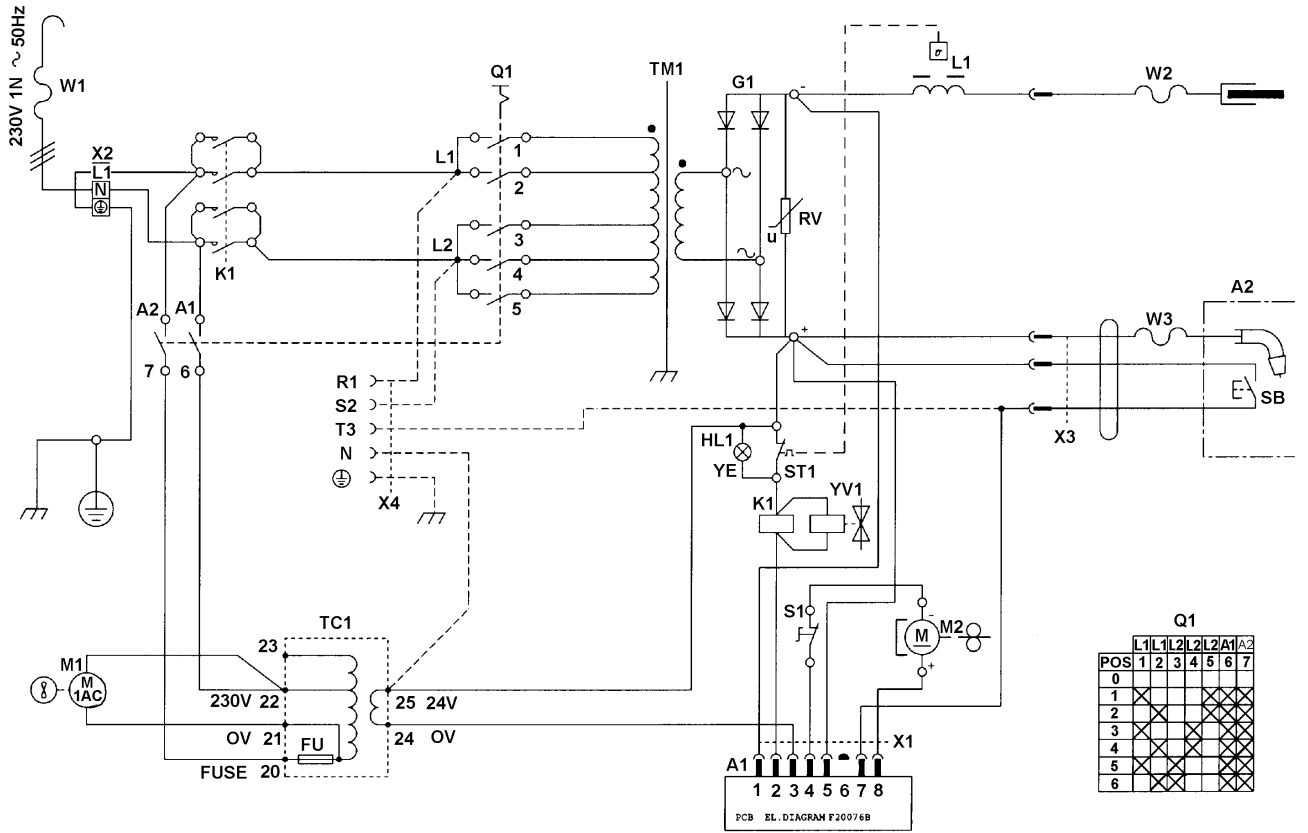

WIRING DIAGRAM FOR SUPERMIG MODELS 185, & 195/9.

TORCH PART No's

Item	Part No	Description
T1	722423	Conical Nozzle
T2	722415	Contact Tip D.0.6
T3	722416	Contact Tip D.0.8
T4	722319	Nozzle Spring
T5	722326	Diffuser Insulation
T6	722823	Swan Neck Insulation
T7	722822	Swan Neck Diffuser
T8	722819	Gun Plug Housing
T9	722665	Complete Handle
T10	722007	Ring Nut
T11	722013	Liner Nut
T12	722441	Gun Plug Body
T13	722671	Wire Guide Hose
---	722838	Complete Torch

Origin Date: 11/6/96
Issue Date: 11/6/96
Version No: 2
Modified Date: 18/09/00