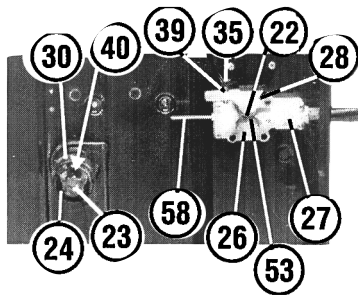

PARTS LIST SUPERMIG185 & 195/10.

Item	Part No	Description
1	120/112079	Potentiometer
2	120/112125	Potentiometer Knob
3	120/112183	Rectifier Protection
4	120/112230	Rectifier
5	120/114177	Regulation Card
6	120/122051	Trigger
7	120/122058	Switch Knob
8	120/122525	Thermostat
9	120/122432	Fuse
10	120/122567	Switch
11	120/122682	Electro Valve
12	120/122694	Contactors
13	120/122703	Lamp
14	120/713135	Work Cable
15	120/132230	Feed Cable
16	120/152054	Fan Blade
17	120/152110	Fan Motor
18	120/153007	Wire Feed Motor
19	120/164145	Reactance
20	120/164270	Aux. Transformer
21	120/164750	Transformer, 230V
22	120/232105	Pressure Roll
23	120/312137	Reel Handwheel
24	120/322081	Reel
25	120/322112	Cable Bushing
26	120/322126	Roll Support
27	120/322127	Torch Fixing Casing
28	120/322128	Pressure Roll Bracket
29	120/723051	Torch Connection
30	120/322180	Spacer
31*	120/322201	Wheel
32*	120/322245	Wheel
33	120/322248	Handle Rt. Casing
34	120/322249	Handle Lt. Casing
35	120/422257	Wire Feed Knob
36	120/422817	Support
37*	120/422820	Swivel Support
38	120/432102	Gas Bottle Adaptor
39	120/452022	Spring
40	120/452057	Reel Spring
41	120/644056	Handle
42*	120/644069	Back Panel
43*	120/644176	Diaphragm
44	120/644606	Bracket for Bottle
45*	120/648461	Front
46	120/650019	Chassis
47	120/650025	Cover
48*	120/655762	Side Panel
49*	120/655763	Door
50	120/681092	Wheel Axle
51	120/712030	Work Clamp
53	120/722019	Wire Feed Roller
54	120/722838	Torch
55	120/722119	Gauge Regulator
58	120/990097	Gas Hose
59	120/990257	Gear Kit
60	120/990264	Reel Kit

***195/9 exceptions to the above list:**

Item	Part No	Description
31	120/322200	Fixed Wheel
32	120/322246	Wheel
37	120/422969	Swivel Support
42	120/644077	Back Panel
43	120/644078	Diaphragm
45	120/648462	Front Panel
48	120/655764	Side Panel
49	120/655765	Door