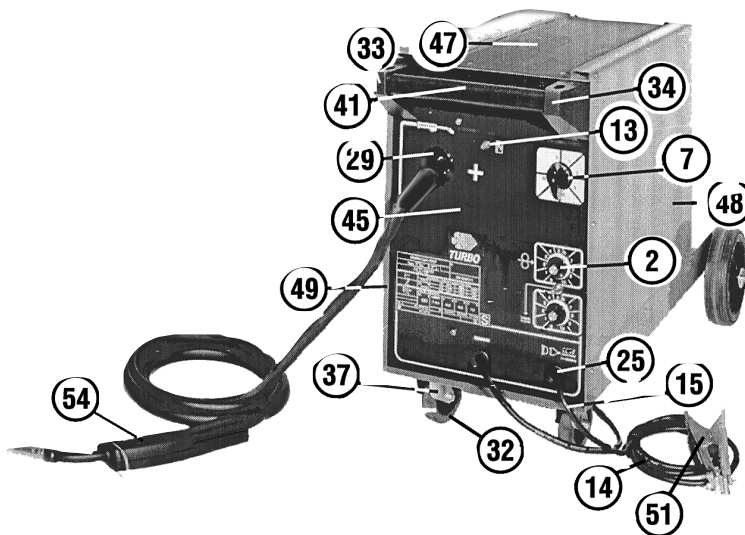

PARTS LIST SUPERMIG185 & 195/10.

Item	Part No	Description
1	120/112079	Potentiometer
2	120/112125	Potentiometer Knob
3	120/112183	Rectifier Protection
4	120/112230	Rectifier
5	120/114177	Regulation Card
6	120/122051	Trigger
7	120/122058	Switch Knob
8	120/122525	Thermostat
9	120/122432	Fuse
10	120/122567	Switch
11	120/122682	Electro Valve
12	120/122694	Contactors
13	120/122703	Lamp
14	120/713135	Work Cable
15	120/132230	Feed Cable
16	120/152054	Fan Blade
17	120/152110	Fan Motor
18	120/153007	Wire Feed Motor
19	120/164145	Reactance
20	120/164270	Aux. Transformer
21	120/164750	Transformer, 230V
22	120/232105	Pressure Roll
23	120/312137	Reel Handwheel
24	120/322081	Reel
25	120/322112	Cable Bushing
26	120/322126	Roll Support
27	120/322127	Torch Fixing Casing
28	120/322128	Pressure Roll Bracket
29	120/723051	Torch Connection
30	120/322180	Spacer
31*	120/322201	Wheel
32*	120/322245	Wheel
33	120/322248	Handle Rt. Casing
34	120/322249	Handle Lt. Casing
35	120/422257	Wire Feed Knob
36	120/422817	Support
37*	120/422820	Swivel Support
38	120/432102	Gas Bottle Adaptor
39	120/452022	Spring
40	120/452057	Reel Spring
41	120/644056	Handle
42*	120/644069	Back Panel
43*	120/644176	Diaphragm
44	120/644606	Bracket for Bottle
45*	120/648461	Front
46	120/650019	Chassis
47	120/650025	Cover
48*	120/655762	Side Panel
49*	120/655763	Door
50	120/681092	Wheel Axle
51	120/712030	Work Clamp
53	120/722019	Wire Feed Roller
54	120/722838	Torch
55	120/722119	Gauge Regulator
58	120/990097	Gas Hose
59	120/990257	Gear Kit
60	120/990264	Reel Kit

***195/9 exceptions to the above list:**

Item	Part No	Description
31	120/322200	Fixed Wheel
32	120/322246	Wheel
37	120/422969	Swivel Support
42	120/644077	Back Panel
43	120/644078	Diaphragm
45	120/648462	Front Panel
48	120/655764	Side Panel
49	120/655765	Door