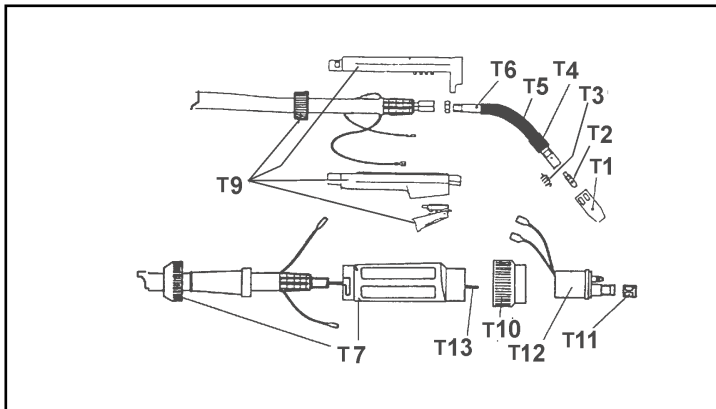

***195/9 exceptions to the above list:**

Item	Part No	Description
31	120/322200	Fixed Wheel
32	120/322246	Wheel
37	120/422969	Swivel Support
42	120/644077	Back Panel
43	120/644078	Diaphragm
45	120/648462	Front Panel
48	120/655764	Side Panel
49	120/655765	Door

Sealey Group
Bury St. Edmunds,
Suffolk.

01284 757500

01284 703534

WIRING DIAGRAM FOR SUPERMIG MODELS 185, & 195/9.

TORCH PART No's

Item	Part No	Description
T1	722423	Conical Nozzle
T2	722415	Contact Tip D.0.6
T3	722416	Contact Tip D.0.8
T4	722319	Nozzle Spring
T5	722326	Diffuser Insulation
T6	722823	Swan Neck Insulation
T7	722822	Swan Neck Diffuser
T8	722819	Gun Plug Housing
T9	722665	Complete Handle
T10	722007	Ring Nut
T11	722013	Liner Nut
T12	722441	Gun Plug Body
T13	722671	Wire Guide Hose
---	722838	Complete Torch