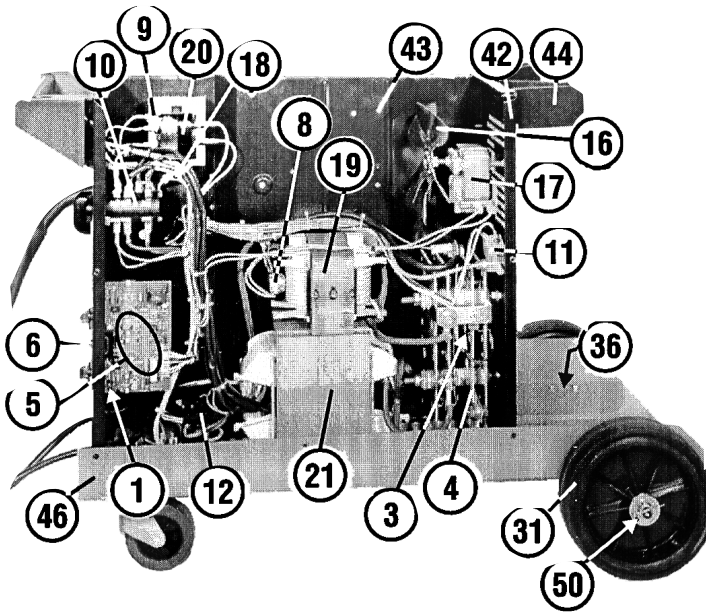

PARTS LIST SUPERMIG185 & 195/10.

Item	Part No	Description
1	120/112079	Potentiometer
2	120/112125	Potentiometer Knob
3	120/112183	Rectifier Protection
4	120/112230	Rectifier
5	120/114177	Regulation Card
6	120/122051	Trigger
7	120/122058	Switch Knob
8	120/122525	Thermostat
9	120/122432	Fuse
10	120/122567	Switch
11	120/122682	Electro Valve
12	120/122694	Contactors
13	120/122703	Lamp
14	120/713135	Work Cable
15	120/132230	Feed Cable
16	120/152054	Fan Blade
17	120/152110	Fan Motor
18	120/153007	Wire Feed Motor
19	120/164145	Reactance
20	120/164270	Aux. Transformer
21	120/164750	Transformer, 230V
22	120/232105	Pressure Roll
23	120/312137	Reel Handwheel
24	120/322081	Reel
25	120/322112	Cable Bushing
26	120/322126	Roll Support
27	120/322127	Torch Fixing Casing
28	120/322128	Pressure Roll Bracket
29	120/723051	Torch Connection
30	120/322180	Spacer
31*	120/322201	Wheel
32*	120/322245	Wheel
33	120/322248	Handle Rt. Casing
34	120/322249	Handle Lt. Casing
35	120/422257	Wire Feed Knob
36	120/422817	Support
37*	120/422820	Swivel Support
38	120/432102	Gas Bottle Adaptor
39	120/452022	Spring
40	120/452057	Reel Spring
41	120/644056	Handle
42*	120/644069	Back Panel
43*	120/644176	Diaphragm
44	120/644606	Bracket for Bottle
45*	120/648461	Front
46	120/650019	Chassis
47	120/650025	Cover
48*	120/655762	Side Panel
49*	120/655763	Door
50	120/681092	Wheel Axle
51	120/712030	Work Clamp
53	120/722019	Wire Feed Roller
54	120/722838	Torch
55	120/722119	Gauge Regulator
58	120/990097	Gas Hose
59	120/990257	Gear Kit
60	120/990264	Reel Kit

***195/9 exceptions to the above list:**

Item	Part No	Description
31	120/322200	Fixed Wheel
32	120/322246	Wheel
37	120/422969	Swivel Support
42	120/644077	Back Panel
43	120/644078	Diaphragm
45	120/648462	Front Panel
48	120/655764	Side Panel
49	120/655765	Door