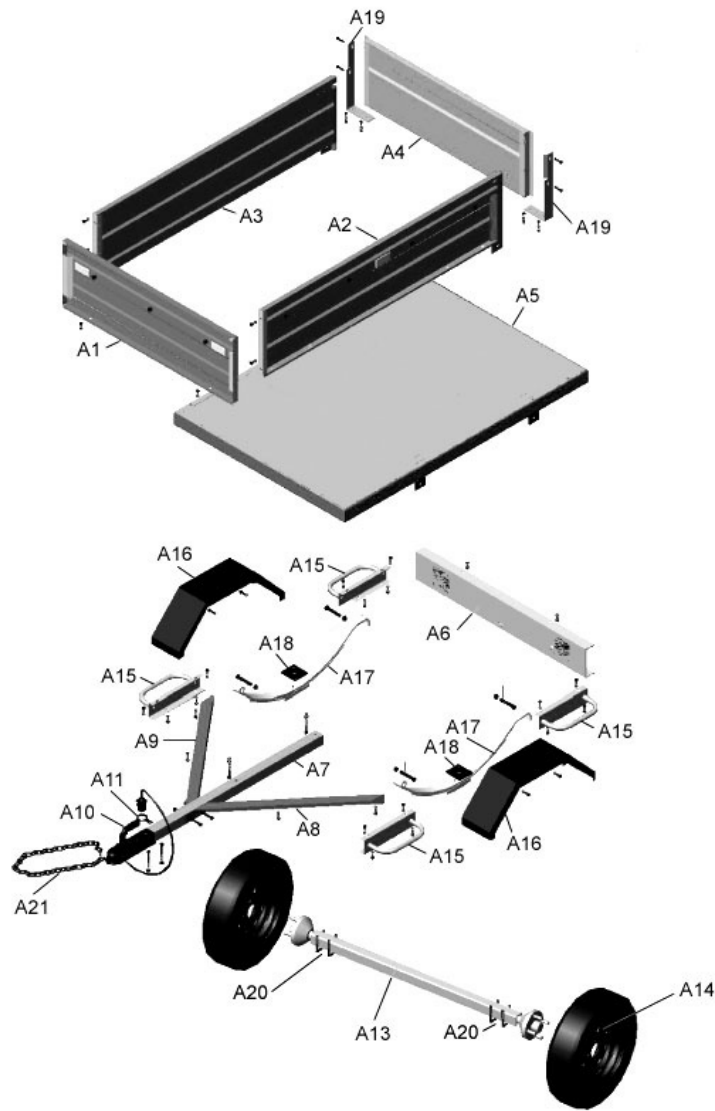

Parts Information:
TrailPro® 5 - Trailer 1500 x 1060 x 360mm
700kg Gross Weight
Model No: STK05

Item	Part No.	Description
A1	STK05.A01	FRONT PANEL C/W REFLECTORS
A2	STK05.A02	LEFT HAND SIDE PANEL c/w REFLECTOR
A3	STK05.A03	RIGHT HAND SIDE PANEL c/w REFLECTOR
A4	STK05.A04	REAR PANEL WITH REFLECTORS
A5	STK05.A05	BASE
A6	STK05.A06	REAR LIGHTING BOARD COMES COMPLETE
A7	STK05.A07	DRAWBAR
A8	STK05.A08	LEFT HAND SIDE FRAME SUPPORT BAR
A9	STK05.A09	RIGHT HAND SIDE FRAME SUPPORT BAR
A10	STK05.A10	TOWING HITCH
A11	STK05.A11	PLUG SUPPORT
--	STK05.A12	V SUPPORT UNIT (NOT SHOWN)

Item	Part No.	Description
A13	STK05.A13	AXLE c/w HUBS
A14	STK05W	WHEEL,PNEUMATIC (540x62x145)
A15	STK05.A15	SIDE PROTECTORS
A16	STK05.A16	MUDGUARD
A17	STK05.A17	LEAF SPRING
A18	STK05.A18	LEAF SPRING STEEL PLATE
A19	STK05.A19	LIGHT BOARD SUPPORT L BRACKET
A20	STK05.A20	AXLE U BOLT
A21	STK05.A21	SECURITY CHAIN
--	STK05.A22	WHEEL NUT (NOT SHOWN)
--	STK05.A23	WHEEL (NOT SHOWN)
--	STK05.A24	HARDWARE KIT (NOT SHOWN)