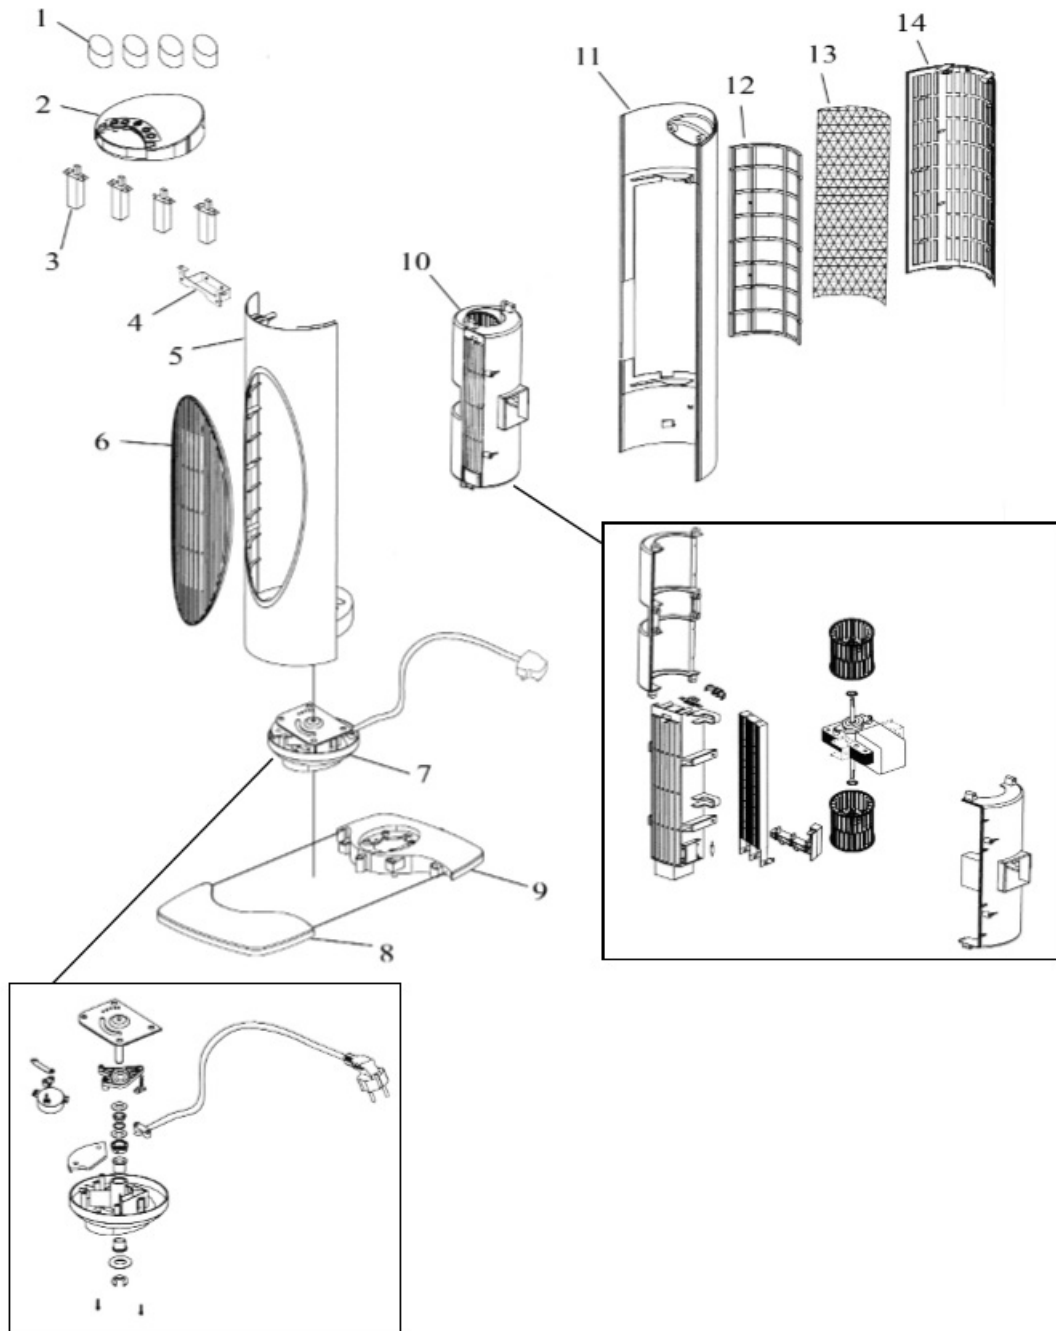

Parts Information:
Tower Fan Heater 2000W 2 Heat Settings
Model No: STH2000

Item	Part No.	Description
1	STH2000.01	Plastic Button
2	STH2000.02	Top Housing
3	STH2000.03	Switch 10A 250V
4	STH2000.04	Bracket Ass'y
5	STH2000.05	Front Housing
6	STH2000.06	Front Grille
7	STH2000.07	Rotation Ass'y
8	STH2000.08	Front Base

Item	Part No.	Description
9	STH2000.09	Rear Base
10	STH2000.10	Fan Ass'y
11	STH2000.11	Rear Housing
12	STH2000.12	Inner Grille
13	STH2000.13	Filter
14	STH2000.14	Rear Grille
--	STH2000.15	Tip-Over Switch (NOT SHOWN)