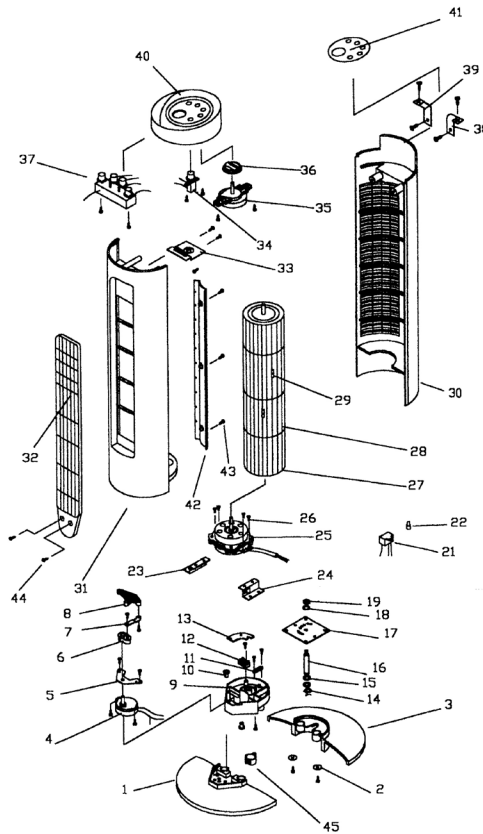

Parts Information: Tower Fan 3-Speed 29" Push Button 230V Model No: STF29T

Item	Part No.	Description
1	STF29T.01	Front Base Plate
2	STF29T.02	Washer
3	STF29T.03	Rear Base Plate
4	STF29T.04	Swing Motor
5	STF29T.05	Swing Motor Bracket
6	STF29T.06	Small Crank
7	STF29T.07	Link Rod
8	STF29T.08	Big Crank
9	STF29T.09	Swinger Bracket
10	STF29T.10	T-Busher
11	STF29T.11	Cable Clamp
12	STF29T.12	Terminal Block
13	STF29T.13	Terminal Block Cover
14	STF29T.14	Spring Washer
15	STF29T.15	Washer
16	STF29T.16	Rod
17	STF29T.17	Fix Plate
18	STF29T.18	Spring Washer
19	STF29T.19	Nut
21	STF29T.21	Capacitor 1uf cbb61 450V 50/60V
22	STF29T.22	Shielding Cap
23	STF29T.23	Left Motor Mounting Bracket

Item	Part No.	Description
24	STF29T.24	Right Motor Mounting Bracket
25	STF29T.25	Fan Motor
26	STF29T.26	Screw
27	STF29T.27	Hurricane Blade Base
28	STF29T.28	Hurricane Blade
29	STF29T.29	Balancing Weight
30	STF29T.30	Rear Housing
31	STF29T.31	Front Housing
32	STF29T.32	Front Grille
33	STF29T.33	Shaft Bracket
34	STF29T.34	Oscillating Switch
35	STF29T.35	Timer
36	STF29T.36	Timer Switch Knob
37	STF29T.37	Selector Switch
38	STF29T.38	Right Hinge Bracket
39	STF29T.39	Left Hinge Bracket
40	STF29T.40	Switch Housing
41	STF29T.41	Panel Plate
42	STF29T.42	Airflow Stopper
43	STF29T.43	Screw
44	STF29T.44	Screw
45	STF29T.45	Swing Bracket Cover