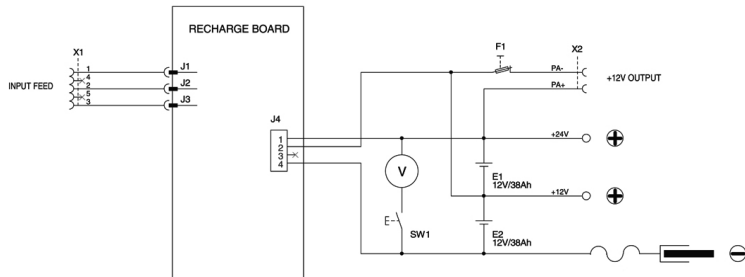

Parts Information:  
**Emergency Power Pack 12/24V 1500 Peak Amps**  
**Model No: START1224**

Item	Part No.	Description
1	120.980691	Control PCB Kit
2	120.713301	Cable
3	120.121083	Socket
4	120.121095	Pushbutton
5	120.121223	Restorable Protection
6	120.152253	Voltmeter
7	120.169488	Power Supply
8	120.312007	Handle
9	120/312053	Knob, Terminal
10	120.980242	Bottom

Item	Part No.	Description
11	120.651091	Cover
12	120.712025	Positive Clamp (Red)
13	120.712026	Negative Clamp (Black)
14	120/990162	Terminal Complete
15	120/990163	Insulating Washers
16	120.322112	Bushing
17	120.980775	Battery 12V 38 AH
18	120.713300	Cable
--	120.120832	Cigarette Lighter Cord (NOT SHOWN)