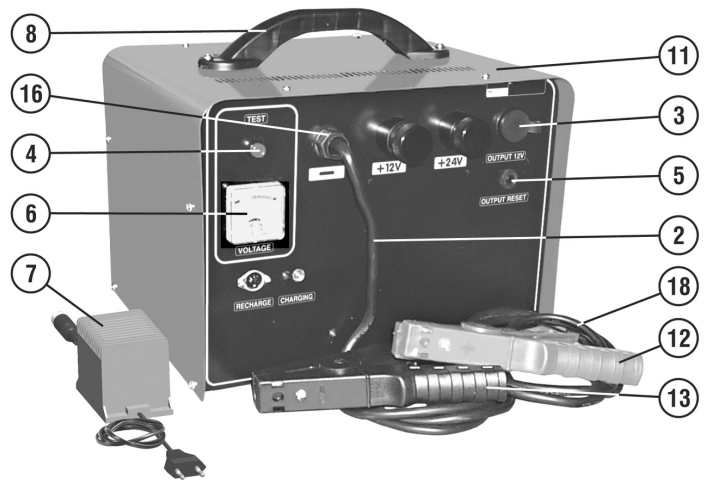

Parts Information:  
**Emergency Power Pack 12/24V 1500 Peak Amps**  
**Model No: START1224**

Item	Part No.	Description
1	120.980691	Control PCB Kit
2	120.713301	Cable
3	120.121083	Socket
4	120.121095	Pushbutton
5	120.121223	Restorable Protection
6	120.152253	Voltmeter
7	120.169488	Power Supply
8	120.312007	Handle
9	120/312053	Knob, Terminal
10	120.980242	Bottom

Item	Part No.	Description
11	120.651091	Cover
12	120.712025	Positive Clamp (Red)
13	120.712026	Negative Clamp (Black)
14	120/990162	Terminal Complete
15	120/990163	Insulating Washers
16	120.322112	Bushing
17	120.980775	Battery 12V 38 AH
18	120.713300	Cable
--	120.120832	Cigarette Lighter Cord (NOT SHOWN)