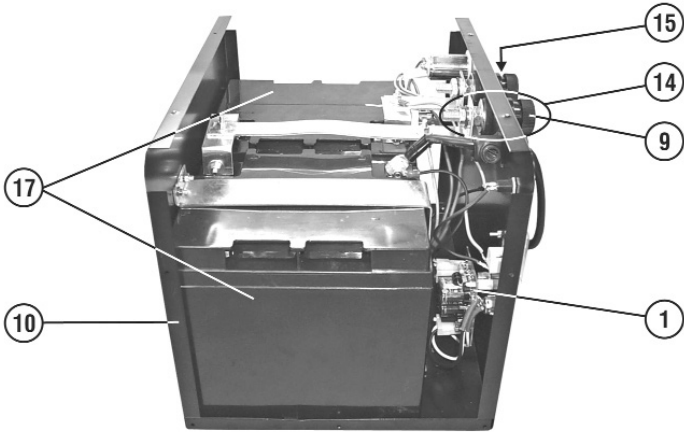

Parts Information:  
**Emergency Power Pack 12/24V 1500 Peak Amps**  
**Model No: START1224**

Item	Part No.	Description
1	120.980691	Control PCB Kit
2	120.713301	Cable
3	120.121083	Socket
4	120.121095	Pushbutton
5	120.121223	Restorable Protection
6	120.152253	Voltmeter
7	120.169488	Power Supply
8	120.312007	Handle
9	120/312053	Knob, Terminal
10	120.980242	Bottom

Item	Part No.	Description
11	120.651091	Cover
12	120.712025	Positive Clamp (Red)
13	120.712026	Negative Clamp (Black)
14	120/990162	Terminal Complete
15	120/990163	Insulating Washers
16	120.322112	Bushing
17	120.980775	Battery 12V 38 AH
18	120.713300	Cable
--	120.120832	Cigarette Lighter Cord (NOT SHOWN)