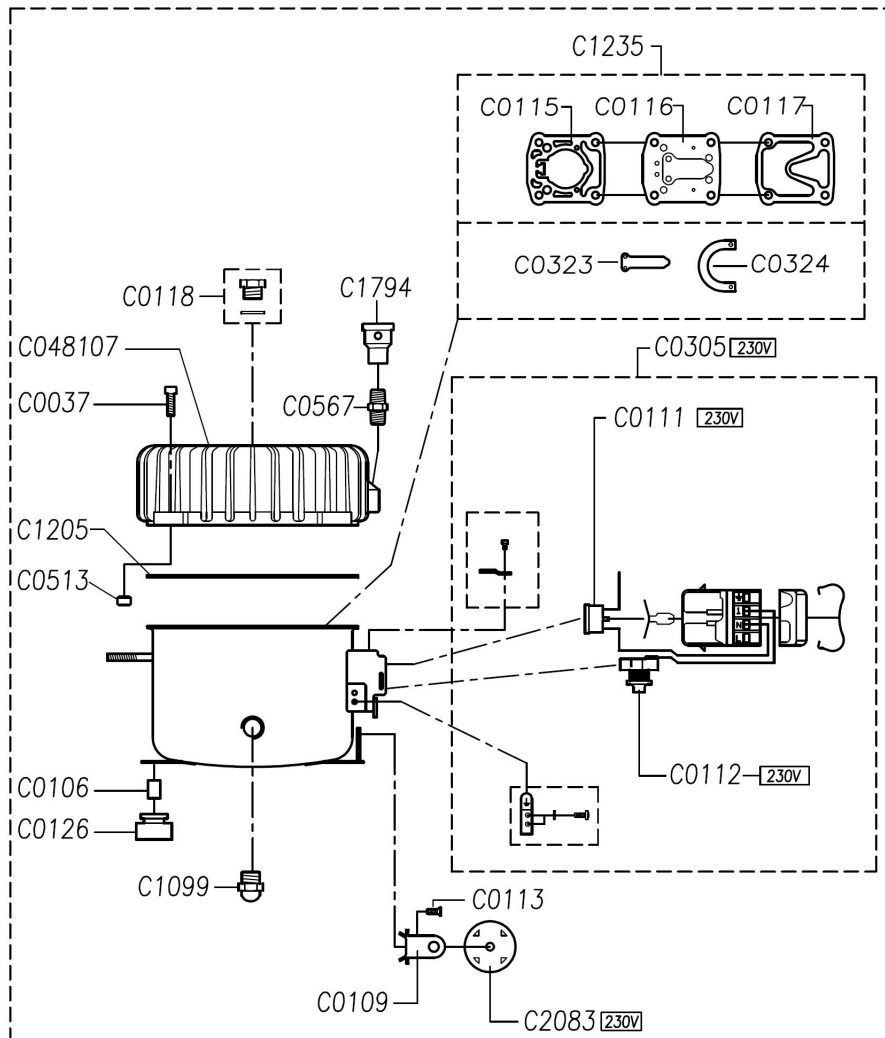

sales@sealey.co.uk

www.sealey.co.uk

Item	Part No.	Description	Item	Part No.	Description
C0037	SCB620.S	SOCKET CAP BOLT ZINC M6X20	C0305	SSQC.C0305	KIT TERMINAL BOX (230V)
C0106	SSQC.C0106	SPACER	C0323	SSQC.C0323	INTAKE VALVE
C0109	SSQC.C0109	CAPACITOR BRACKET	C0324	SSQC.C0324	EXHAUST VALVE
C0111	SSQC.C0111	OVERLOAD PROTECTOR T2134A(230V)	C048107	SSQC.C048107	MOTOR COVER
C0112	SSQC.C0112	START RELAY T21 (230V)	C0513	SSQC.C0513	NUT WITH WASHER
C0113	SSQC.C0113	SCREW	C0567	SSQC.C0567	NIPPLE 1/8"
C0115	SSQC.C0115	CYLINDER GASKET	C1099	SSQC.C1099	OIL LEVEL GLASS
C0116	SSQC.C0116	VALVE PLATE (c/w VALVE)	C1205	SSQC.C1205	O-RING
C0117	SSQC.C0117	HEAD GASKET	C1235	SSQC.C1235	KIT VALVE PLATE+GASKET
C0118	SSQC.C0118	OIL PLUG 3/8+O-RING	C1794	SSQC.C1794	KIT INTAKE FILTER
C0126	SSQC.C0126	RUBBER GROMMET	C2083	SSQC.C2083	CAPACITOR