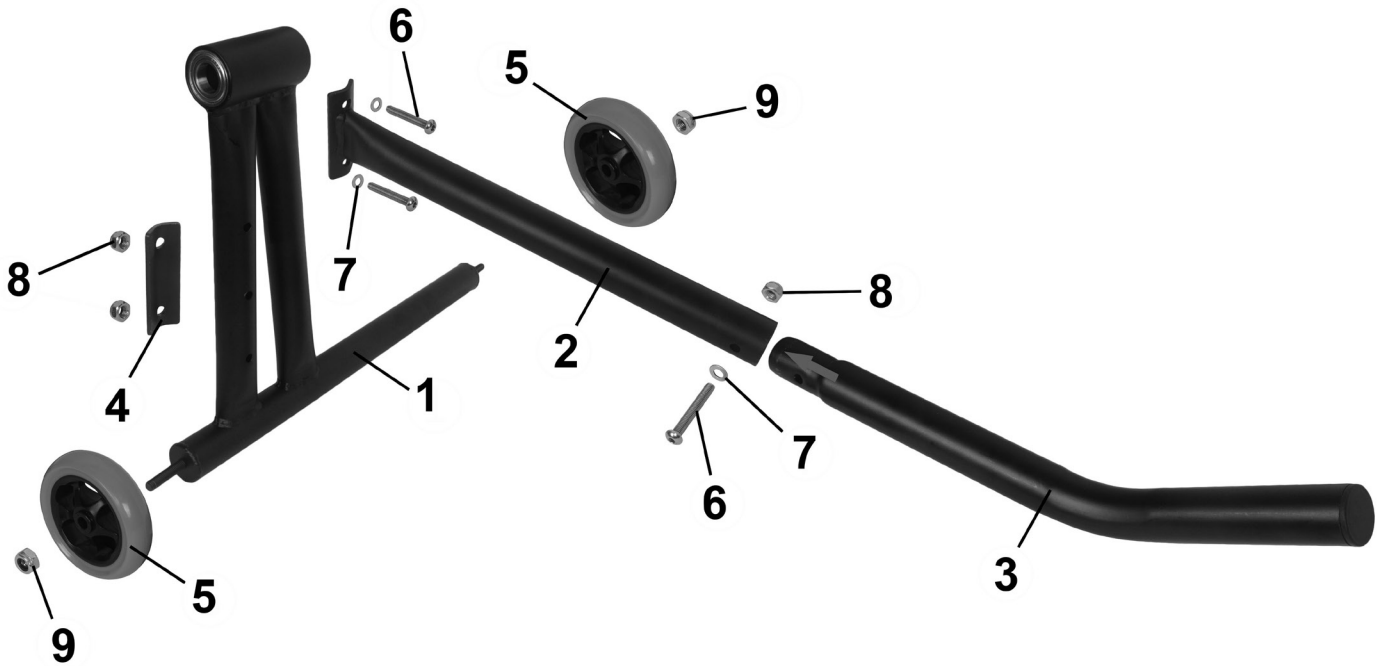

Parts Information:
Motorcycle Stand Single Sided
Model No: SSPS

Item	Part No.	Description	Qty
1	SSPS-01	Upright Frame	1
2	SSPS-02	Handle Extension	1
3	SSPS-03	Pulling Handle	1
4	SSPS-04	Handle Connection Plate	1
5	SSPS-05	Fixed Wheel	2

Item	Part No.	Description	Qty
6	BHSS850.S	Button Head Socket Screw M8 X 50 Zinc	3
7	FWM8.S	Flat Washer M8 Zinc	3
8	NLN8.S	Nyloc Nut M8 Zinc	3
9	NLN10.S	Nyloc Nut M10 Zinc	2

NOTE: It is our policy to continually improve products and as such we reserve the right to alter data, specifications and component parts without prior notice. There may be alternative versions of this product, please contact us should you require this information.