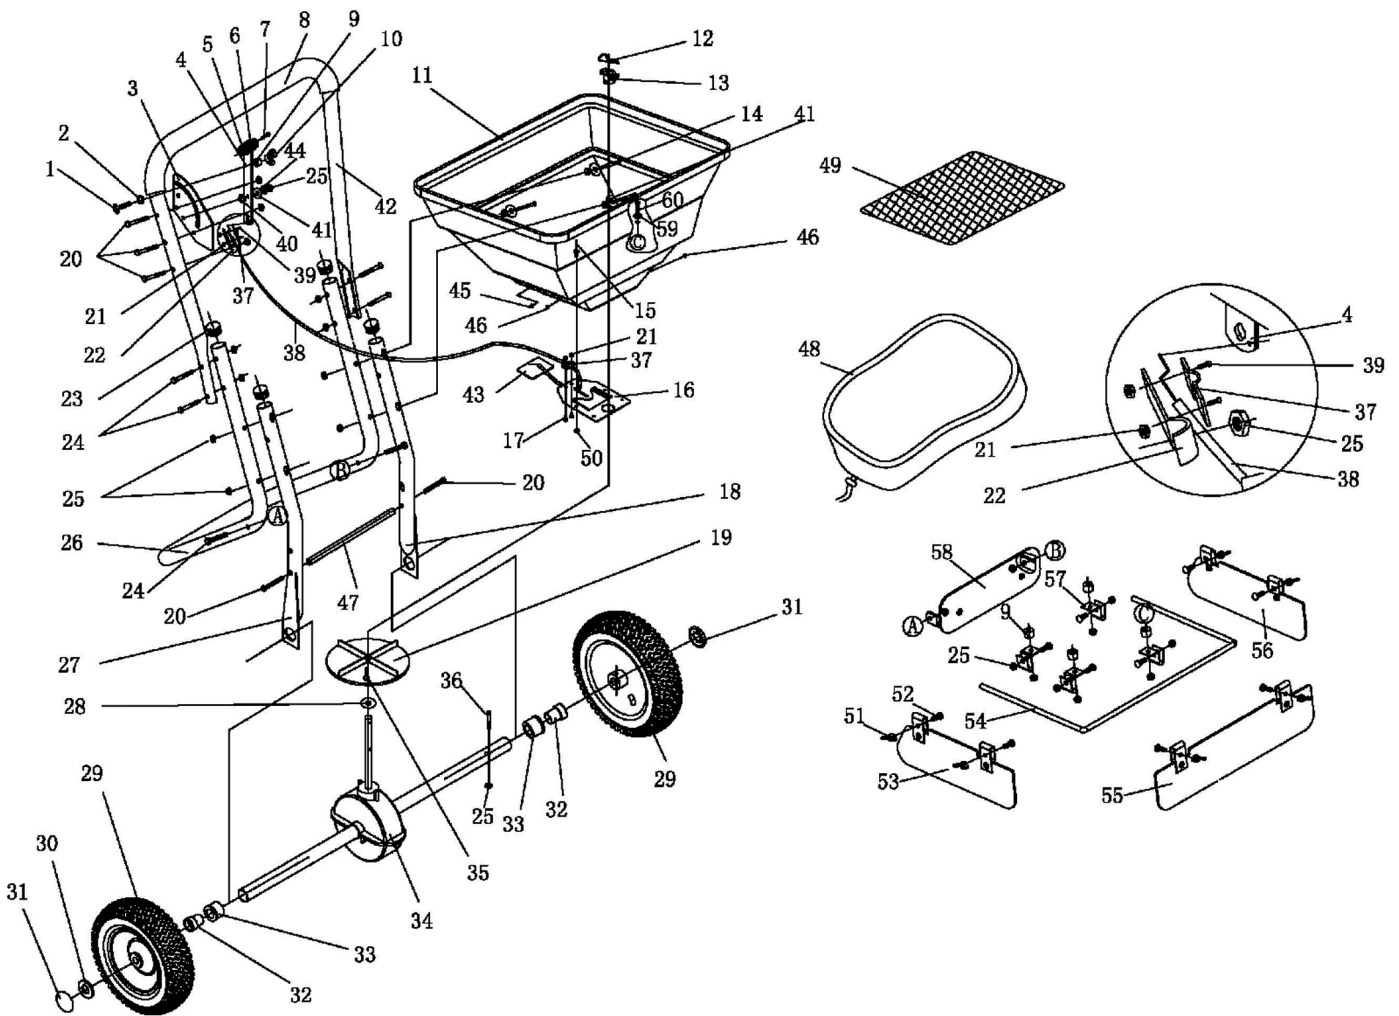

Parts Information:
Stainless Steel Broadcast Salt Spreader
37kg Walk Behind
Model No: SSB37W

NOTE: It is our policy to continually improve products and as such we reserve the right to alter data, specifications and component parts without prior notice.

01284 757500

01284 703534

sales@sealey.co.uk

www.sealey.co.uk

Parts Information:
Stainless Steel Broadcast Salt Spreader
37kg Walk Behind
Model No: SSB37W

Item	Part No.	Description
1	SSB37W.01	CARRIAGE BOLT M6x25
2	SSB37W.02	TOOTH WASHER 8mm
3	SSB37W.03	GAUGE & LEVER ASS'Y
4	SSB37W.04	ADJUST HANDLE POLE
5	SSB37W.05	ADJUST HANDLE (A)
6	SSB37W.06	ADJUST HANDLE (B)
7	SSB37W.07	SCREW (M4x18)
8	SSB37W.08	HANDLE GRIP
9	SSB37W.09	SPACER
10	SN6.SW	WING NUT M6 (SINGLE)
11	SSB37W.11	HOPPER
12	SSB37W.12	R-PIN (2.5x80)
13	SSB37W.13	CENTRE COVER
14	SSB37W.14	HEX BOLT (M6x70)
15	SSB37W.15	RIVET (5x13)
16	SSB37W.16	FIXED ADJUSTABLE PLATE
17	SSB37W.17	HEX BOLT (M5x12)
18	SSB37W.18	WHEEL ASSEMBLY FRAME (LEFT)
19	SSB37W.19	IMPELLER
20	SSB37W.20	HEX BOLT (M6x35)
21	NLN5.S	NYLOC NUT M5 ZINC DIN 985 (SINGLE)
22	SSB37W.22	PIVOT BRACKET
23	SSB37W.23	END CAP
24	SSB37W.24	HEX BOLT (M6x40)
25	NLN6.S	NYLOC NUT M6 ZINC DIN 985 (SINGLE)
26	SSB37W.26	SUPPORT LEG
27	SSB37W.27	WHEEL ASSEMBLY FRAME (RIGHT)
28	SSB37W.28	WASHER
29	SSB37W.29	WHEEL,PNEUMATIC (300x16x100)
30	SSB37W.30	FLAT WASHER