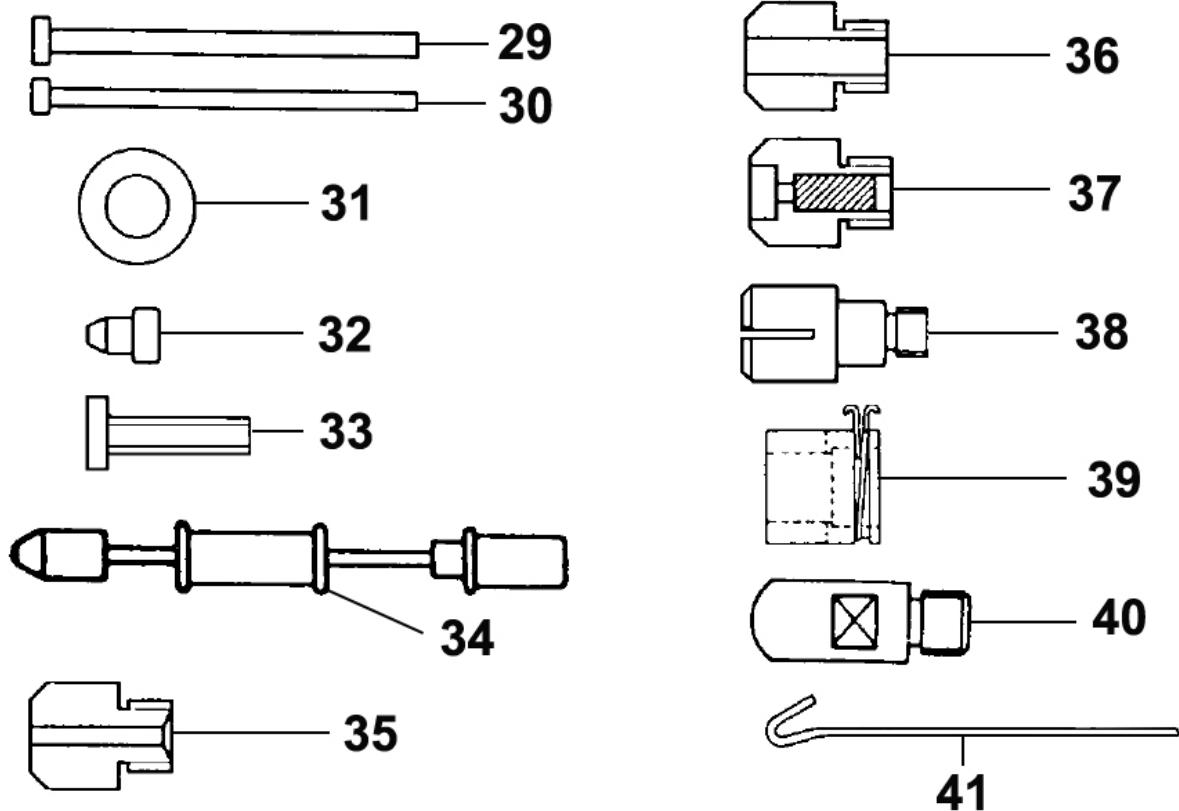

Item	Part No.	Description
1	SR20/10000	Screw
2	SR20/10001	Screw
3	SR20/10002	Screw
4	SR20/10003	Nut
5	SR20M/07	Brass nut
6	SR20/10005	Washer
7	SR20/10006	Screw
8	SR20/10007	Screw
9	SR20/10008	Washer
10	SR20/10009	Nut
11	SR20/10010	Pin
12	SR20/10011	Pin, trigger
13	SR20M/02	Microswitch
14	120/312161	Handle, side

Item	Part No.	Description
15	SR20/21005	Cable
16	SR20M/05	Electrode holder sleeve
17	SR20/30001	Flexible connection
18	SR20/30003	Trigger
19	SR20/30004	Plate
20	SR20/30005	Plate, electrode holder
21	SR20/7602	Electrode for 2.5mm studs
22	SR20M/04	Spring
23	SR20M/03	Electrode holder
24	SR20/30011	Cable sleeve
25	SR20M/09	Transformer
26	SR20/38065T	Handle, left
27	SR20/38066T	Handle, right
28	SR20/50140	Condenser

WARRANTY: Guarantee is 12 months from purchase date, proof of which will be required for any claim.

Parts Information:
Stud Welder with Slide Hammer
Model No: SR20

Item	Part No.	Description
29	PS/0002	Stud Welding Nail 2.5 x 50mm Pack of 100
30	PS/0003	Stud Welding Nail 2 x 50mm Pack of 100
31	PS/0004	Stud Welding Washer 8 x 15 x 1.5mm Pack of 100
32	PS/0007	Stud welding rivet 3 x 4.5mm pack of 100
33	PS/0009	Stud welding threaded rivet 4 x 15mm
34	SR20M/101	Slide hammer