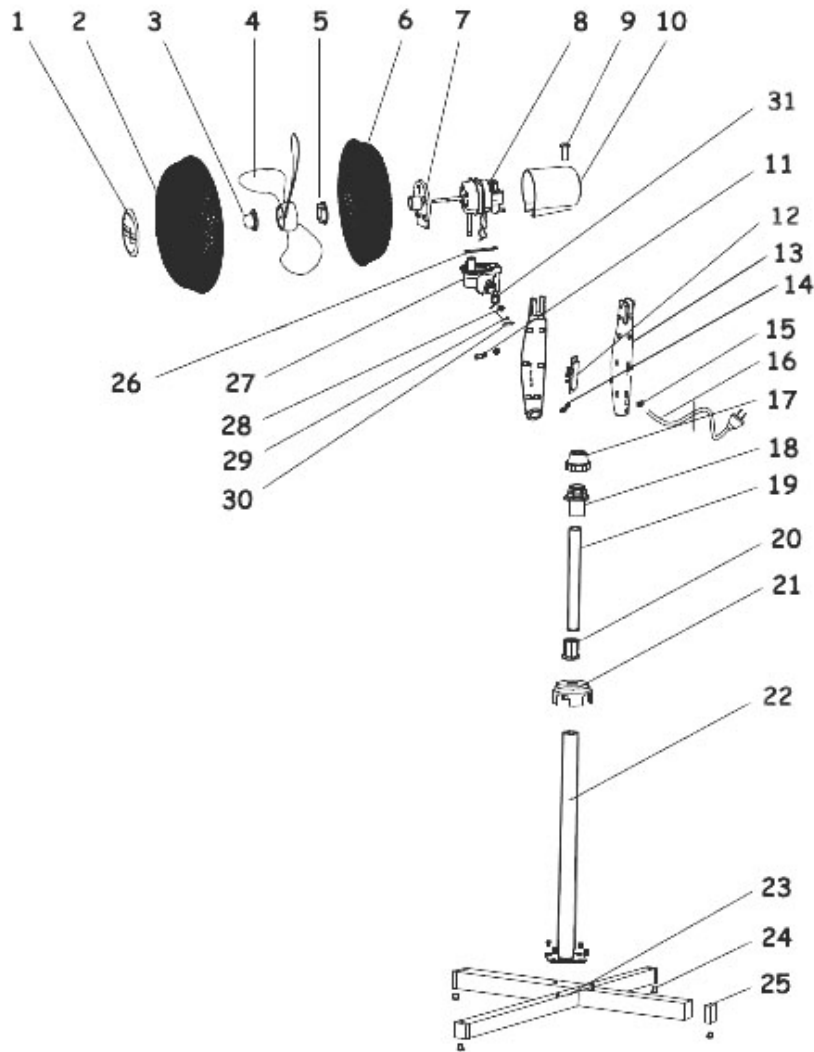

Parts Information:
Pedestal Fan 3-Speed 16" Push-Button
230V
Model No: SPF16W

Item	Part No.	Description
1	SPF16W.01	DISC COVER
2	SPF16W.02	FRONT GUARD
3	SPF16W.03	BLADE NUT
4	SWF16WR.05	FAN BLADE
5	SPF16W.05	GUARD NUT
6	SPF16W.06	REAR GUARD
7	SPF16W.07	MOTOR COVER (FRONT)
8	SPF16W.08	MOTOR
9	SPF16W.09	MOTOR KNOB
10	SPF16W.10	MOTOR COVER (REAR)
11	SPF16W.11	POLE 8x30mm
12	SPF16W.12	BUTTON SWITCH
13	SPF16W.13	SWITCH BACK COVER
14	SPF16W.14	POWER CORD CLIP
15	SPF16W.15	POWER CORD COVER

Item	Part No.	Description
16	SPF16W.16	POWER CORD
17	SPF16W.17	LARGE NUT
18, 19, 20, 22	SPF16W.22	POLE ASSY (INC PARTS 18,19,20 & 22)
21	SPF16W.21	DECORATIVE RING
23	SPF16W.23	CROSS BASE
24	SPF16W.24	CROSS BASE FOOT
25	SPF16W.25	BLOCK
26	SPF16W.26	NUT FOR POLE
27	SPF16W.27	ARM
28	SPF16W.28	SPRING
29	SB-4.0	STEEL BALL 4.0mm
30	SPF16W.30	SLIP
31	SPF16W.31	LARGE SPRING