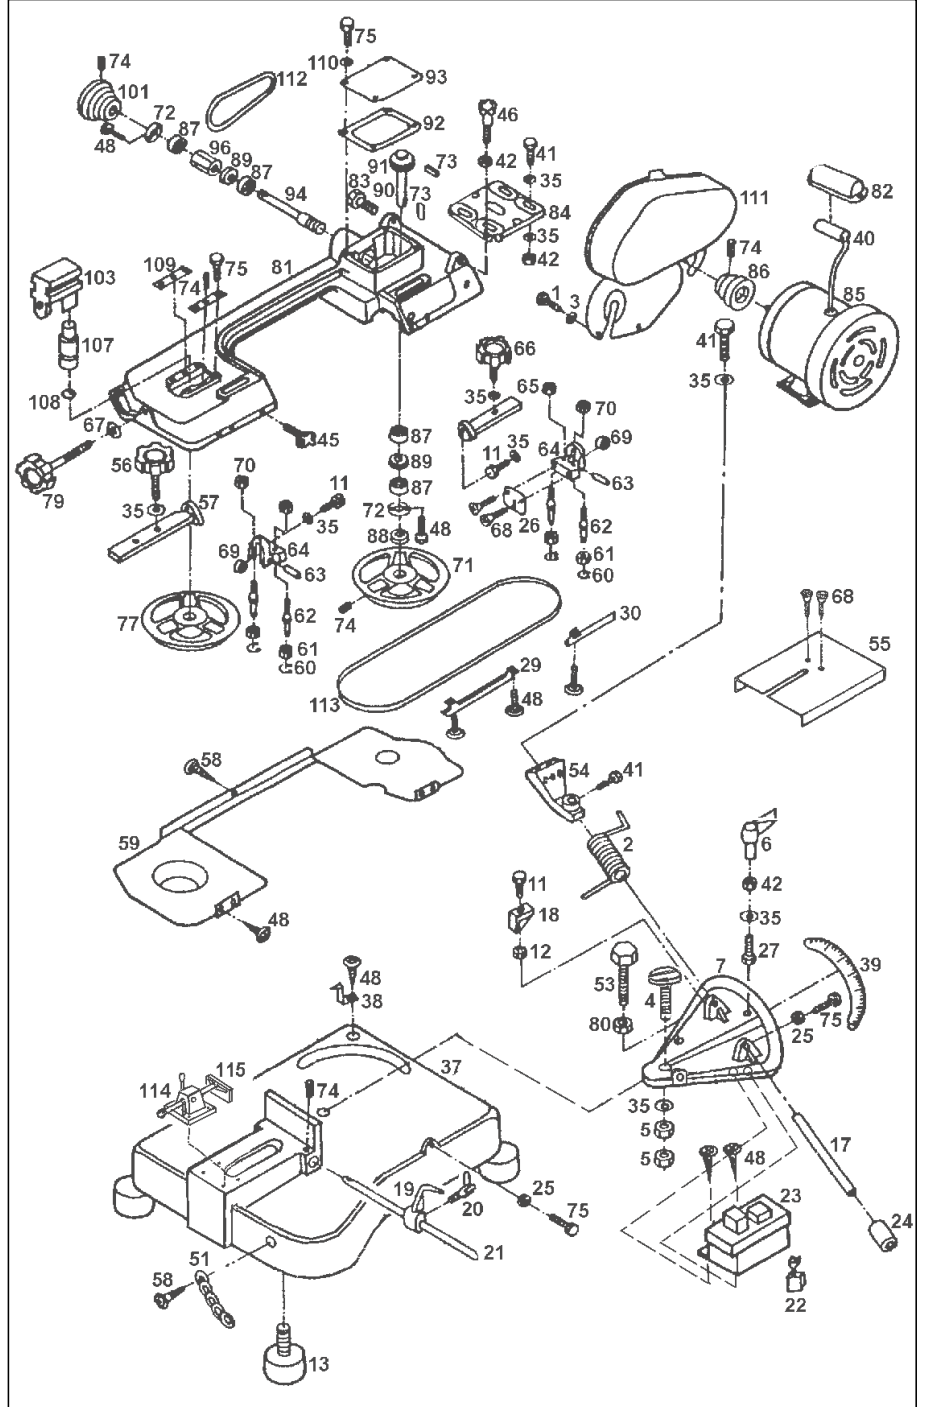

Blades available from your Sealey supplier:

Part No.	Description	
SM658/B/6	68 x 1/2 x 0.025"	6tpi
SM658/B/10	68 x 1/2 x 0.025"	10tpi
SM658/B/14	68 x 1/2 x 0.025"	14tpi
SM658/B/24	68 x 1/2 x 0.025"	24tpi