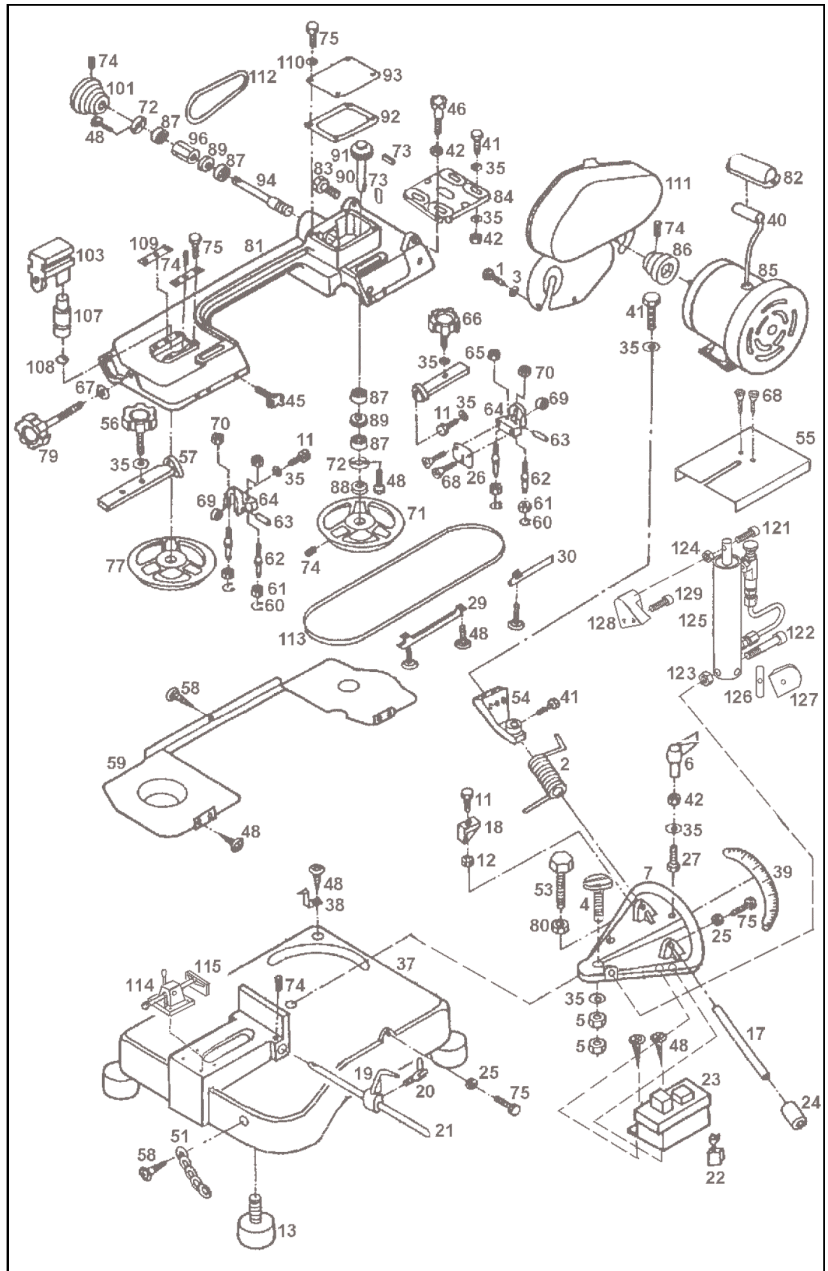

ITEM	PART NUMBER	DESCRIPTION
1	SM65/01	Hex. Head Screw
2	SM65/02	Spring
3	SM65/03	Washer
4	SM658/04	Bolt, Mitre Plate
5	SM65/05	Nut
6	SM65/06	Lever, Fixing
7	SM6582/07	Mitre Plate
11	SM65/11	Hex. Head Screw
12	SM65/12	Hex. Nut
13	SM65/13	Pad, Base
17	SM658/17	Pivot Rod
18	SM65/18	Support Plate
19	SM65/19	Stock Stop
20	SM65/20	Thumb Screw
21	SM65/21	Rod, Stock Stop
22	SM65/22	Cable Clamp
23	SM658/23	Switch NLVR
24	SM658/24	Bush
25	SM65/25	Hex. Nut
26	SM65/26	Blade Guard
27	SM65/27	Hex. Head Screw
29	SM65/29	Blade Cover, Left
30	SM65/30	Blade Cover, Right
35	SM65/35	Washer
37	SM658/37	Base
38	SM65/38	Pointer, Angle
39	SM65/39	Scale
40	SM65/40	Capacitor, 150µF, 250v
41	SM65/41	Hex. Head Screw
42	SM65/42	Hex. Nut
45	SM65/45	Knob
46	SM65/46	Knob
48	SM65/48	Screw
51	SM65/51	Chain
53	SM658/53	Hex. Head Screw
54	SM6582/54	Arm
55	SM6582/55	Table, Vertical Cutting
56	SM65/56	Lock Screw, Left
57	SM65/57	Guide Bracket, Left
58	SM65/58	Thumb Screw
59	SM658/59	Blade Cover
60	SM65/60	C-Ring
61	B/6000Z	Bearing, Blade Guide
62	SM65/62	Guide Pivot
63	SM65/63	Bearing Shaft Pin
64	SM65/64	Blade Seat
65	SM65/65	Guide Bracket, Right
66	SM65/66	Lock Screw, Right
67	SM65/67	Washer
68	SM65/68	Screw
69	B/608ZZ	Bearing
70	SM65/70	Hex. Nut
71	SM65/71	Blade Drive Wheel
72	SM65/72	Bearing Cover
73	SM65/73	Key
74	SM45/74	Set Screw
75	SM65/75	Hex. Head Screw
77	SM65/77	Blade Idle Wheel
79	SM65/79	Blade Tension Knob
80	SM658/80	Hex. Nut
81	SM658/81	Body Frame
82	SM65/82	Capacitor Cover
83	SM65/83	Screw
84	SM65/84	Motor Plate
85	SM65/85	Motor
86	SM65/86	Motor Pulley
87	B/6202ZZ	Bearing
88	SM65/88	Bush
89	SM65/89	Oil Seal
90	SM65/90	Transmission Gear Shaft
91	SM65/91	Transmission Gear
92	SM658/92	Gasket, Gearbox
93	SM658/93	Cover, Gearbox
94	SM65/94	Worm Gear
96	SM65/96	Bush
101	SM65/101	Worm Gear Pulley
103	SM65/103	Block, Blade Tension
107	SM65/107	Wheel Shaft
108	SM65/108	C-Ring
109	SM65/109	Tracking Plate
110	SM65/110	Spring Washer
111	SM65/111	Pulley Cover
112	V/A22	V-Belt