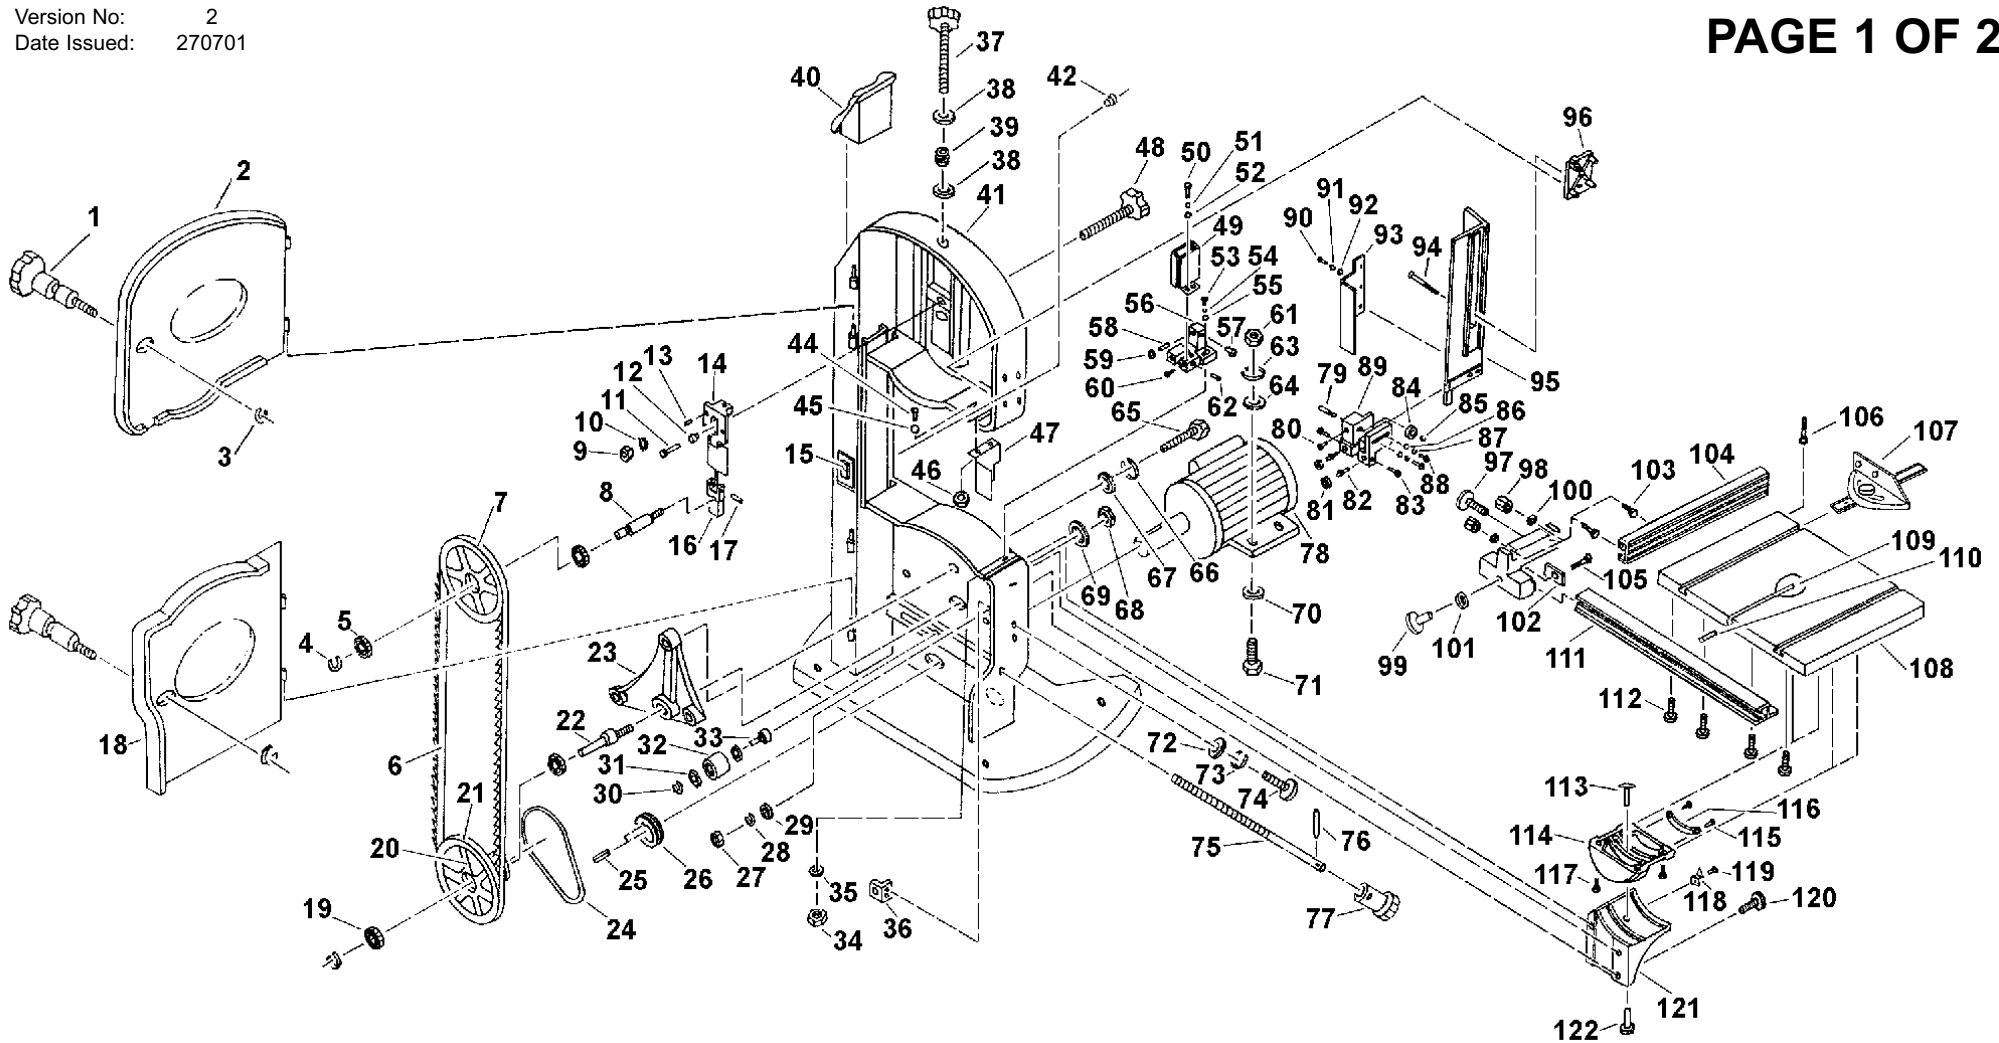

Version No: 2
Date Issued: 270701