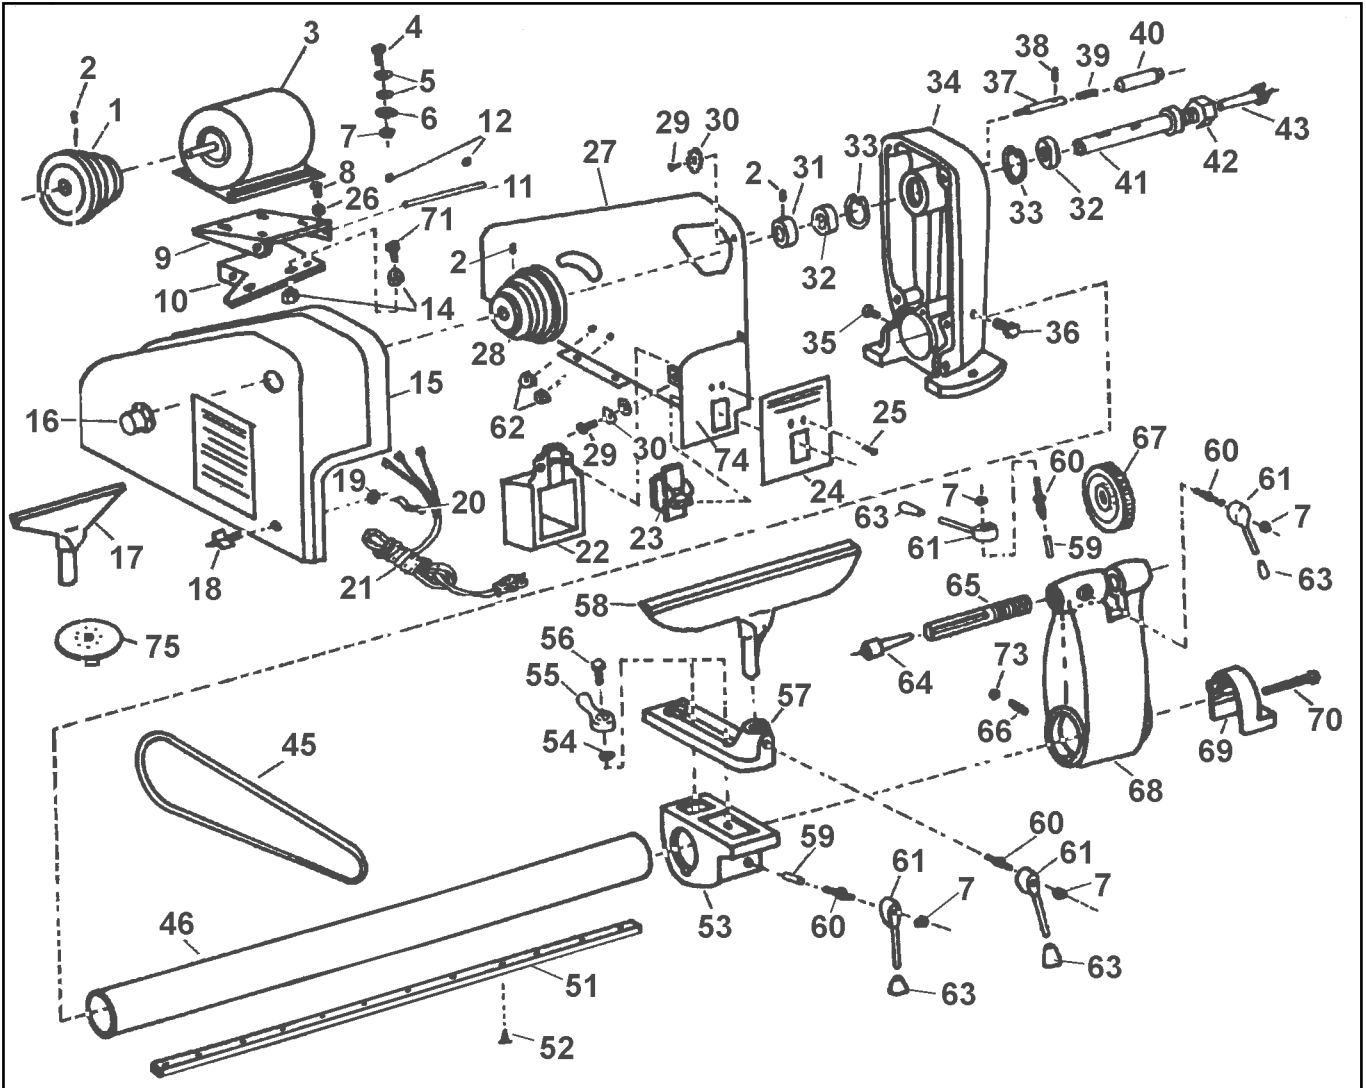

**Sole UK Distributor,**  
**Sealey Group,**  
 Bury St. Edmunds,  
 Suffolk.

PARTS LIST FOR:

**5-SPEED ROUND BED WOOD LATHE**

Model: **SM42/C**

ITEM	PART NO.	DESCRIPTION
1	SM42C/01	PULLEY MOTOR
2	SM42C/02	SCREW HEX M6X10
3	SM42C/03	MOTOR
4	SM42C/04	SCREW HEX HD M8X15
5	SM42C/05	WASHER, 8 PLAIN FLAT
6	SM42C/06	LOCKWASHER 8 EX TOOTH
7	SM42C/07	NUT M8
8	SM42C/08	BOLT M8X30 HEX HD
9	SM42C/09	BRACKET-MOTOR MOUNT
10	SM42C/10	BRACKET - HINGE
11	SM42C/11	PIN - HINGE
12	SM42C/12	RING
14	SM42C/14	NUT M8
15	SM42C/15	COVER - BELT GUARD
16	SM42C/16	CAP, SPINDLE END
17	SM42C/17	REST 6 IN. TOOL
18	SM42C/18	KNOB, COVER LOCK
19	SM42C/19	RING, SNAP
20	SM42C/20	CLAMP, WIRE
21	SM42C/21	CORD, POWER W/PLUG
22	SM42C/22	BOX, ELECTRICAL TERMINAL
23	SM42C/23	NVR SWITCH
24	SM42C/24	NAME PLATE
25	SM42C/25	SCREW, SELF TAPPING

ITEM	PART NO.	DESCRIPTION
26	SM42C/26	NUT M8
27	SM42C/27	PLATE, BELT GUARD
28	SM42C/28	PULLEY, SPINDLE DRIVE
29	SM42C/29	SCREW, M6X10
30	SM42C/30	LOCKWASHER - 6
31	SM42C/31	COLLAR
32	SM42C/32	BEARING. BALL
33	SM42C/33	CIRCLIP
34	SM42C/34	HEADSTOCK
35	SM42C/35	SCREW, M6X12
36	SM42C/36	BOLT M8X28
37	SM42C/37	PLUNGER
38	SM42C/38	PIN
39	SM42C/39	SPRING
40	SM42C/40	HOUSING, PLUNGER
41	SM42C/41	SPINDLE, HEADSTOCK
42	SM42C/42	NUT 3/4 16HEX
43	SM42C/43	CENTER, 1MT SPUR
45	SM42C/45	BELT 1/2X37
46	SM42C/46A	TUBE
51	SM42C/51A	KEYWAY
52	SM42C/52	SCREW
53	SM42C/53	SUPPORT, TOOL REST
54	SM42C/54	WASHER, TOOL REST

ITEM	PART NO.	DESCRIPTION
55	SM42C/55	HANDLE, WRENCH
56	SM42C/56	BOLT, M8 HEX HD
57	SM42C/57	HOLDER, TOOL REST
58	SM42C/58	REST 12" TOOL
59	SM42C/59	SHOE, LOCK
60	SM42C/60	NUT, STUD
61	SM42C/61	LEVER ASSEM, LOCK
62	SM42C/62	BUSHING
63	SM42C/63	GRIP
64	SM42C/64	CENTRE, 1 MT BB CUP
65	SM42C/65	SPINDLE, TAILSTOCK
66	SM42C/66	SCREW, SLOTTED M8X35
67	SM42C/67	HANDWHEEL
68	SM42C/68	TAILSTOCK
69	SM42C/69	FOOT
70	SM42C/70	BOLT-BED CLAMPING
71	SM42C/71	BOLT M6X10
73	SM42C/73	NUT. M8
74	SM42C/74	NAME PLATE MOUNTED
75	SM42C/75	FACEPLATE, 4" (R.H. Thrd)