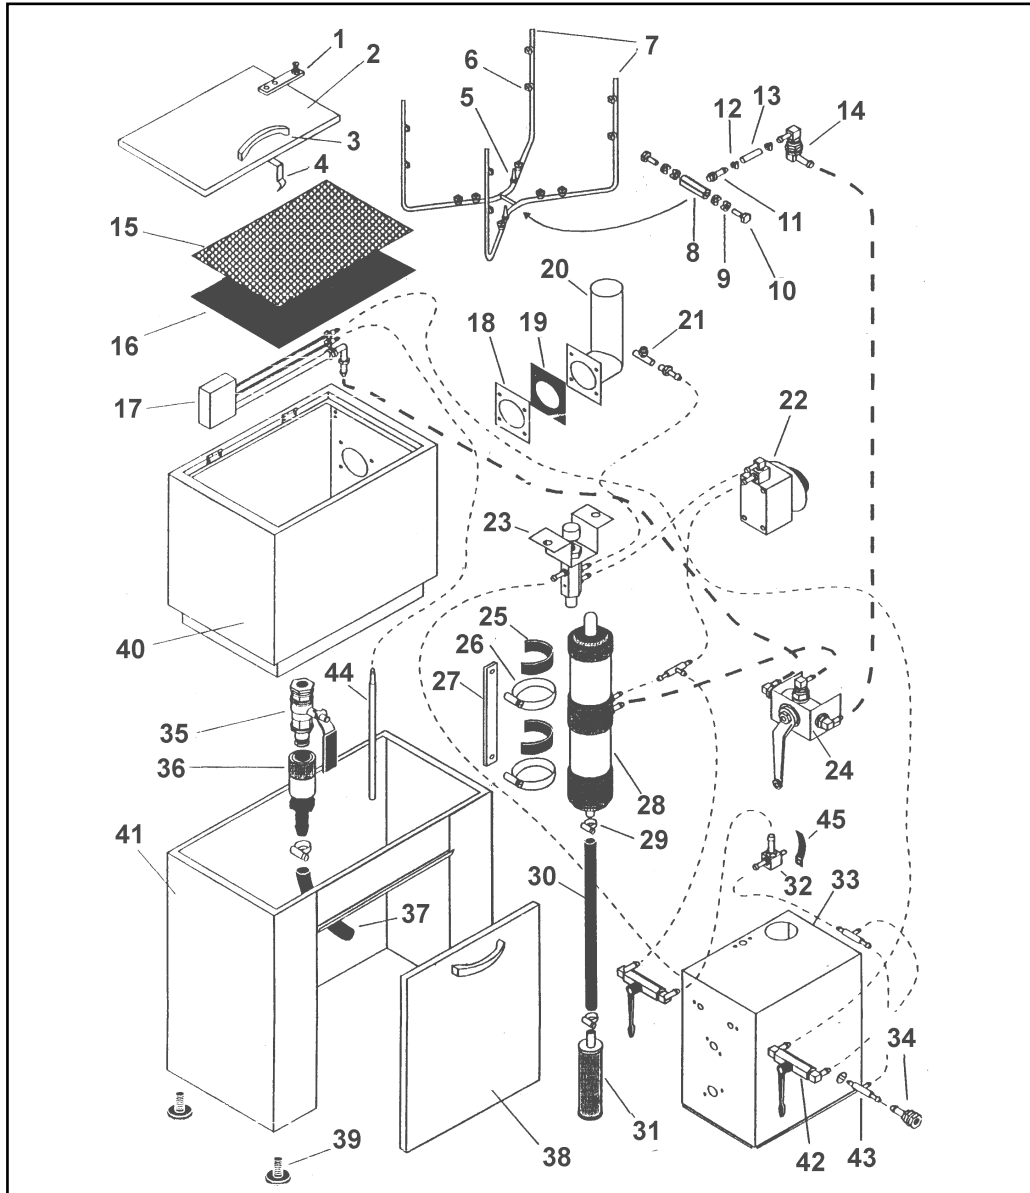

## PARTS LIST FOR: SPRAY GUN CLEANING TANK Model: SM2499

ITEM	PART NO	DESCRIPTION
1	SM2499/01	LID LOCK ACTIVATING BAR
2	SM2499/02	TANK LID
3	SM2499/03	LID HANDLE
4	SM2499/04	LID LOCKING SPRING
5	SM2499/05	TAPERED NOZZLE JET
6	SM2499/06	WIDE ANGLE JET
7	SM2499/07	SPRAY BAR
8	SM2499/08	CONNECTOR (SPRAY BAR)
9	SM2499/09	SADDLE WASHER
10	SM2499/10	BANJO BOLT
11	SM2499/11	UNION
12	SM2499/12	HOSE CLIP
13	SM2499/13	HOSE COUPLING
14	SM2499/14	INLET FITTING
14A	SM2499/14-A	WASHER
14B	SM2499/14-B	ELBOW
14C	SM2499/14-C	NUT
15	SM2499/15	WORKSCREEN
16	SM2499/16	GRID FILTER
17	SM2499/17	WASH BLOCK ASSEMBLY
18	SM2499/18	EXTRACTOR REINFORCING PLATE
19	SM2499/19	EXTRACTOR GASKET
20	SM2499/20	EXTRACTOR
21	SM2499/21	EXTRACTION NOZZLE
22	SM2499/22	TIMER ASSEMBLY
23	SM2499/23	LID LOCK VALVE ASSEMBLY
24	SM2499/24	MODE VALVE
25	SM2499/25	PUMP MOUNTING RUBBER
26	SM2499/26	PUMP MOUNTING CLIP
27	SM2499/27	PUMP MOUNTING BRACKET
28	SM2499/28	PUMP
29	SM2499/29	HOSE CLIP
30	SM2499/30	CONVOLUTED SUCTION HOSE
31	SM2499/31	SUCTION FILTER
32	SM2499/32	AIR VALVE
33	SM2499/33	CONTROL BOX
34	SM2499/34	AIR INLET
34A	SM2499/34-A	WASHER
34B	SM2499/34-B	NUT
34C	SM2499/34-C	UNION
35	SM2499/35	DRAIN CLOSURE ASSEMBLY
36	SM2499/36	QUICK RELEASE COUPLING
37	SM2499/37	CONVOLUTED FLUID RETURN HOSE
38	SM2499/38	BASE CABINET DOOR
39	SM2499/39	ADJUSTABLE FOOT
40	SM2499/40	WASH TANK
41	SM2499/41	BASE CABINET
42	SM2499/42	WASH/RINSE CONTROL VALVE
43	SM2499/43	T-PIECE
44	SM2499/44	CLEAN RINSE PICK UP TUBE
45	SM2499/45	MODE VALVE SPRING