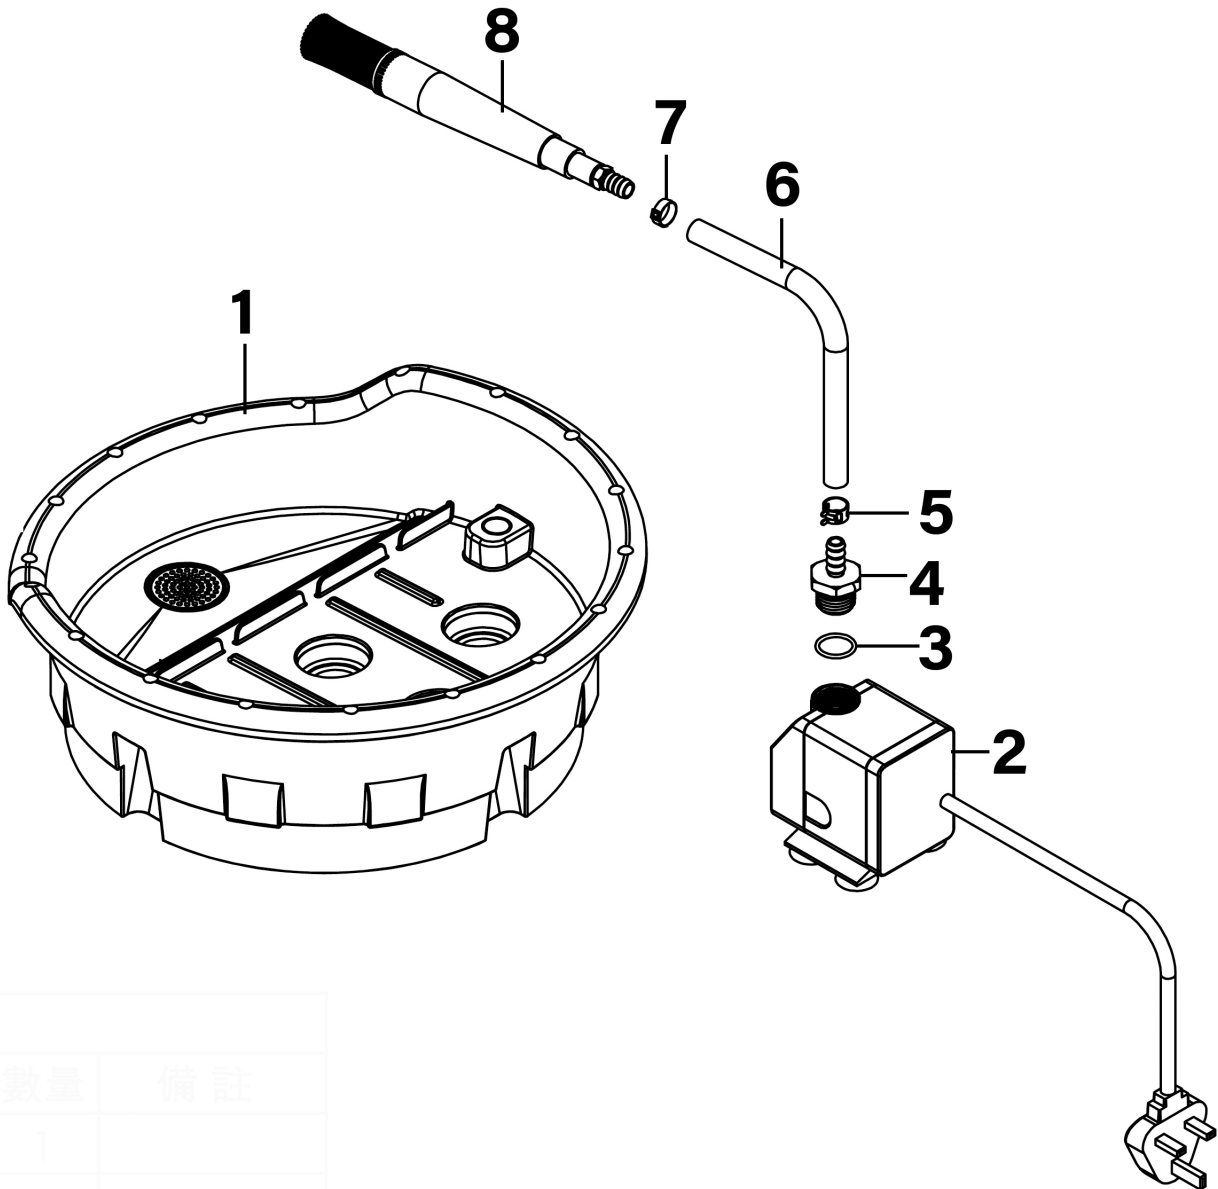

Parts Information:
Portable Bucket Parts Washer with Brush
 14L
Model No: SM220

数量	備註

Item	Part No.	Description	Qty
1	SM220-01	Bowl	1
2	SM220-02	Pump	1
3	SM222.14-2	O-Ring, (Ex: 22.32 In: 17.78 Cs: 2.27)	1
4	SM222.14-1	Connector, Red Plastic	1

Item	Part No.	Description	Qty
5	SM220-05	Hose Clamp (for Hose Fitting End)	1
6	SM220-06	Black Hose	1
7	SM220-07	Hose Clamp (for Cleaning Brush End)	1
8	SM220-08	Cleaning Brush	1

NOTE: It is our policy to continually improve products and as such we reserve the right to alter data, specifications and component parts without prior notice. There may be alternative versions of this product, please contact us should you require this information.