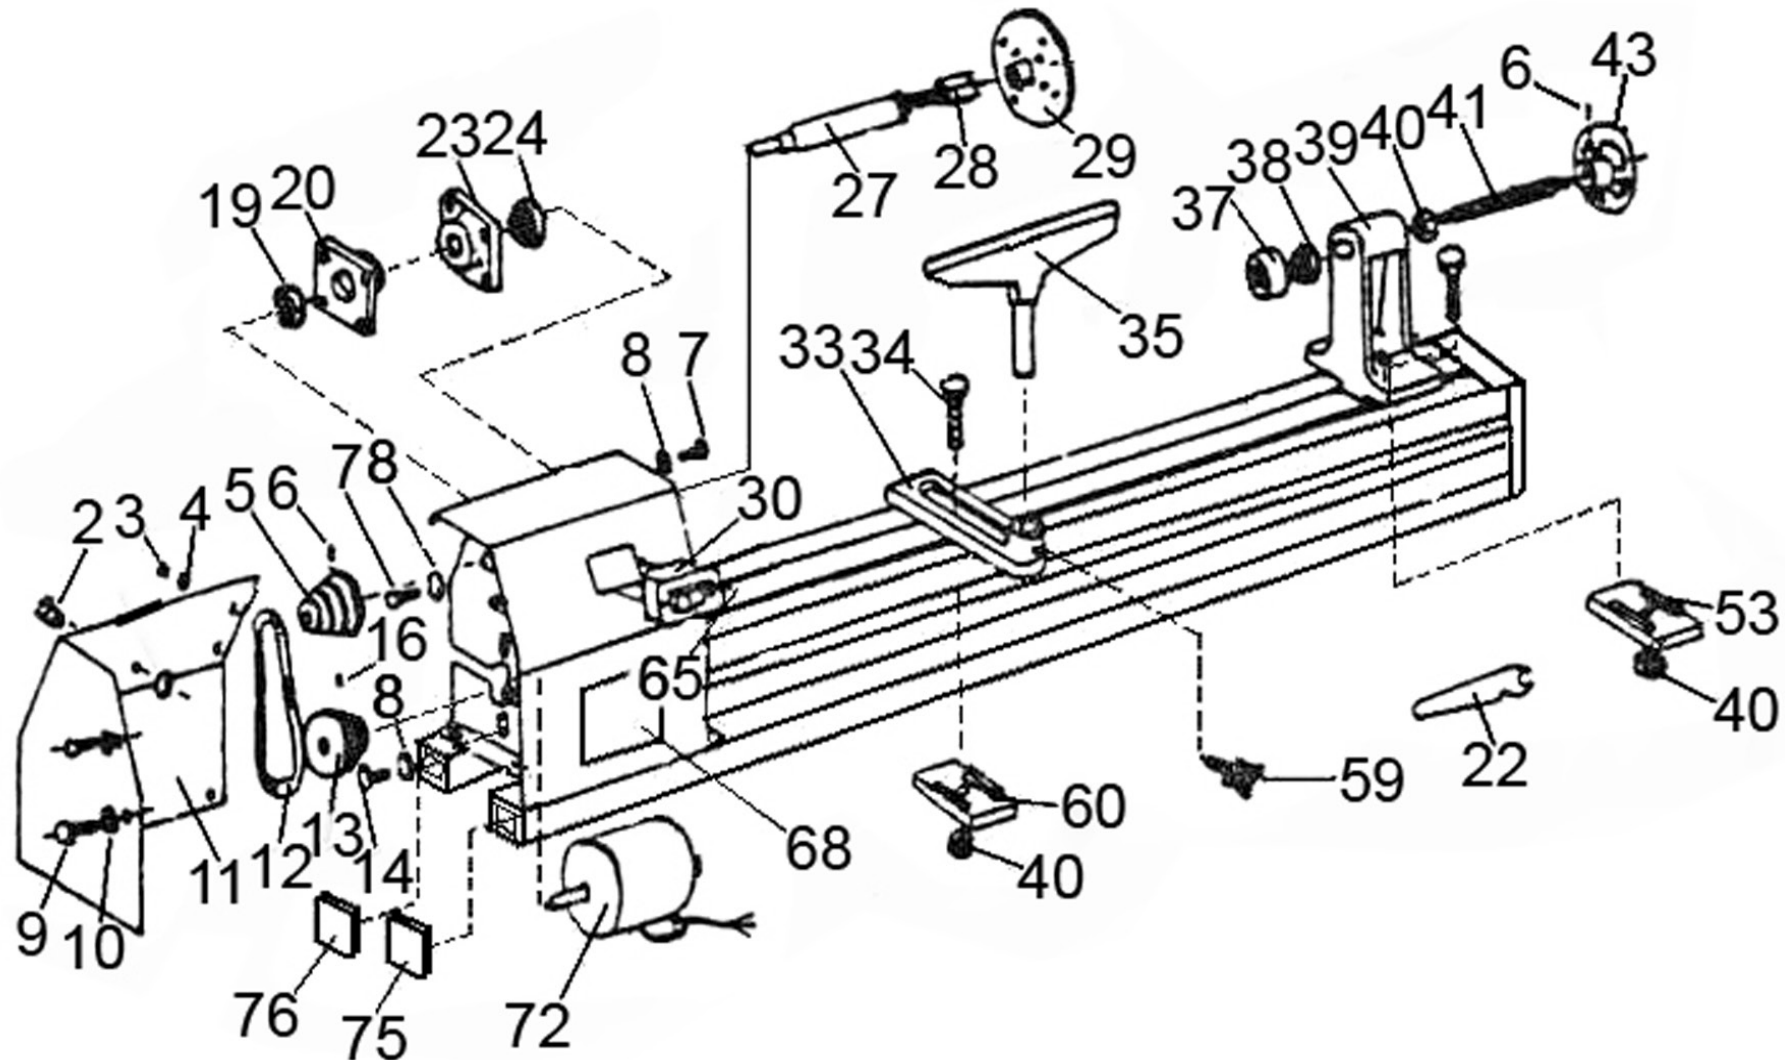

Parts Information:
Wood Lathe 1000mm
Model No: SM1308

NOTE: It is our policy to continually improve products and as such we reserve the right to alter data, specifications and component parts without prior notice.

sales@sealey.co.uk

www.sealey.co.uk

Parts Information:
Wood Lathe 1000mm
Model No: SM1308

Item	Part No.	Description
2	SM1308.02	Cord Clamp
3	MSP510.S	Machine Screw Pan Head Phillips M5 x 10mm
4	SM1308.04	Washer
5	SM1308.05	Belt Pulley
6	GSM610.S	Grub Screw M6 x 10mm
7	SS816.S	Hex Head Set Screw M8 x 16mm
8	FWM8.S	Flat Washer M8
9	SM1308.09	Screw
10	FWM5.S	Flat Washer M5
11	SM1308.11	Protecting Guard
12	SM1308.12	V-Belt
13	SM1308.13	Belt Pulley
14	SM1308.14	Motor Screw
16	SM1308.16	Locking Screw
19	B/6203-2RS	Bearing
20	SM1308.20	Bearing Block
22	SM1308.22	Spanner
23	SM1308.23	Bearing Block
24	B/6204-2RS	Bearing
27	SM1308.27	Axis
28	SM1308.28	Lathe Tip

Item	Part No.	Description
29	SM1308.29	Face Plate
30	SM46C/16	Power Switch
33	SM1308.33	Jip
34	SS1880.S	Hex Head Set Screw M18 x 80mm
35	SM1308.35	Carriage
37	SM1308.37	Tip
38	B/6201-2RS	Bearing
39	SM1308.39	Tailstock
40	SN18.S	Steel Nut M18
41	SM1308.41	Screw Axis
43	SM1308.43	Handwheel
53	SM1308.53	Guide Plate
59	SM1308.59	Knob
60	SM1308.60	Guide Plate
65	SM1308.65	Screw, Switch
68	SM1308.68	Plate
72	SM1308.72	Motor
75	SM1308.75	Cap
76	SM1308.76	Cap
--	SM1308.77	Transparent Plate (Not Shown)
--	CPG12VV2-A11	Micro Switch (Not Shown)