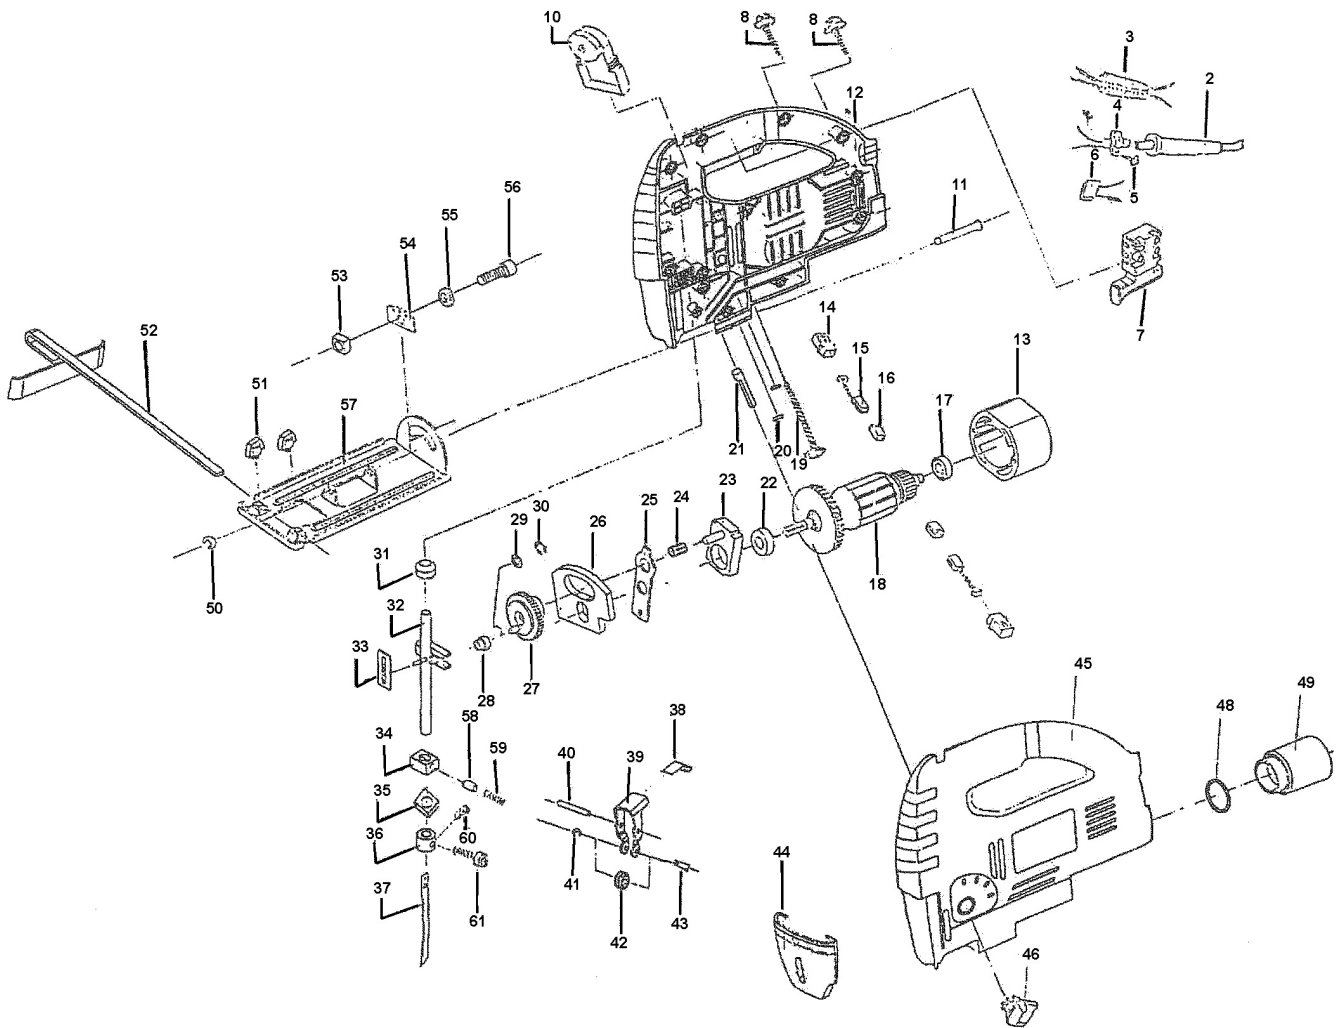

Parts Information:
Jigsaw Variable Speed 700W/230V
Model No: SJS700

NOTE: It is our policy to continually improve products and as such we reserve the right to alter data, specifications and component parts without prior notice.

01284 757500

01284 703534

sales@sealey.co.uk

www.sealey.co.uk

Parts Information:
Jigsaw Variable Speed 700W/230V
Model No: SJS700

Item	Part No.	Description
2	SJS700.02	Cable Guard
3	SJS700.03	Inductance
4	SJS700.04	X2 Capacitor 33uf gpfkx2 2.5x1.5
5	SJS700.05	Flange
6	SJS700.06	Screw st4.2*16-c
7	SJS700.07	Switch
8	SJS700.08	Screw st4.2*16-f
10	SJS700.10	Speed Control
11	SJS700.11	Rotary Shaft
12	SJS700.12	Right Housing
13	SJS700.13	Stator
14	SJS700.14	Brush Holder
15	SJS700.15	Copper Cover
16	SJS700.16	Carbon Brush(Single)
17	B/608-2RS	Bearing 608-2RS
18	SJS700.18	Rotor
19	SJS700.19	Screw st4.5*30-f
20	SJS700.20	Pin
21	SJS700.21	Knob
22	B/608-2RS	Bearing 608-2RS
23	SJS700.23	Central Support
24	SJS700.24	Sliding Bearing
25	SJS700.25	Pendulum Plate
26	SJS700.26	Counter Weight
27	SJS700.27	Gear
28	SJS700.28	Bush
29	SJS700.29	Gasket
30	SJS700.30	Elastic Gasket
31	SJS700.31	Back Support
32	SJS700.32	Reciprocating Bar