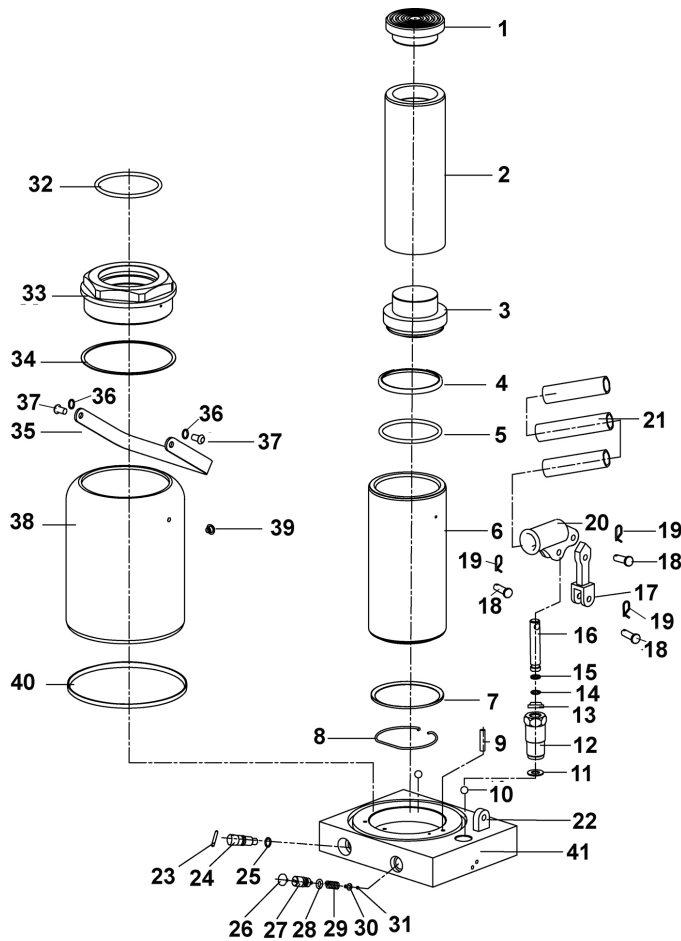

Parts Information:
Bottle Jack 50tonne
Model No: SJ50

Item	Part No.	Description
1	SJ50.01	Saddle
2 & 3	SJ50.02	Piston Rod Ass'y
4	SJ50.04	Bowl Washer
5	SJ50.05	O-Ring
6	SJ50.06	Cylinder
7	SJ50.07	Large Rubber Ring
8	SJ50.08	Ball Washer
9	SJ50.09	Filter Oil Tube
10	SJ50.10	Steel Ball
11	FWM10.S	Flat Washer M10 Single
12	SJ50.12	Plug Screw
13	SJ50.13	Dust Ring
14 & 15	SJ50.14	O-Ring
16	SJ50.16	Plunger
17	SJ50.17	Linking Rod
18	SJ50.18	Pin
19	SJ50.19	Torsion Spring Pin
20	SJ50.20	Handle Socket Assy (With SJ50.17)

Item	Part No.	Description
21	SJ50.21	Lever
22	SJ50.41	Base Plate (C/W Linking Block)
23 & 24	SJ50.24	Release Valve Shaft C/W Pin
25	SJ50.25	O-Ring, Release Valve
26	SJ50.26	Overload Valve Nut
27	SJ50.27	Overload Valve
28	SJ50.28	O-Ring
29	SJ50.29	Spring
30	SJ50.30	Spring Plunger
31	SJ50.31	Ball
32	SJ50.32	O-Ring
33	SJ50.33	Top Nut
34	SJ50.34	Packing Ring
35 - 38	SJ50.38	Reservoir Ass'y(Includes Handle Part 38)
39	3003CXQ-05	Oil Plug
40	SJ50.40	Base Plate Washer
41	SJ50.41	Base Plate (C/W Linking Block)
--	SJ50.RK	Repair Kit (NOT SHOWN)