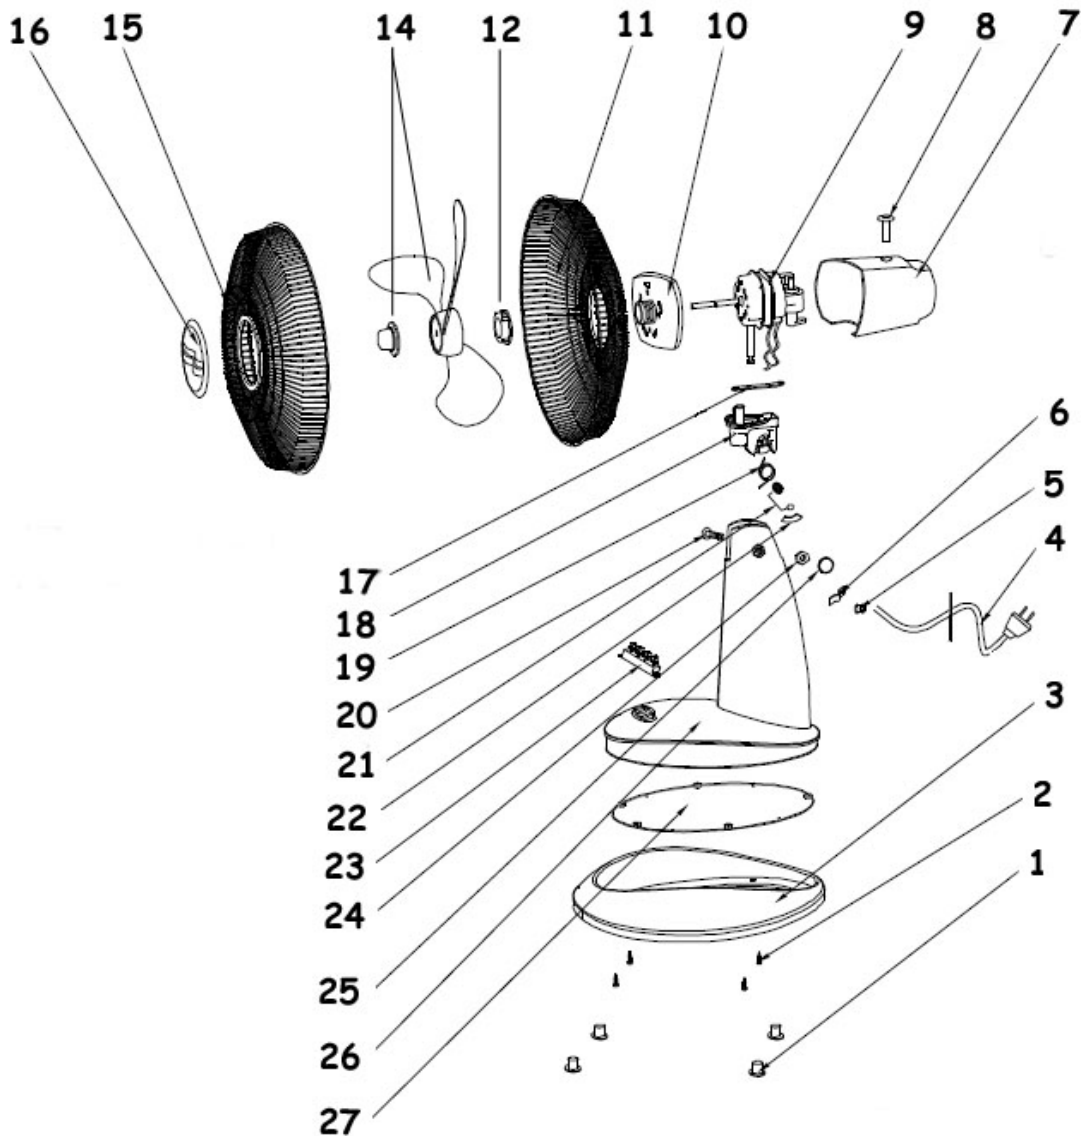

Parts Information:
Desk Fan 3-Speed 16" Push-Button 230V
Model No: SDF16W

Item	Part No.	Description
1	SDF16W.01	BOTTOM PAD
2	SDF16W.02	SCREW
3	SDF16W.03	FAN BASE LOWER
4	SDF16W.04	POWER CORD
5	SDF16W.05	POWER CORD COVER
6	SDF16W.06	CLIP
7	SDF16W.07	MOTOR COVER
8	SDF16W.08	MOTOR KNOB
9	SDF16W.09	MOTOR
10	SDF16W.10	MOTOR COVER
11	SDF16W.11	REAR GUARD
12	SDF16W.12	NUT FOR GUARD
14	SWF16WR.05	FAN BLADE

Item	Part No.	Description
15	SDF16W.15	FRONT GUARD
16	SDF16W.16	GRILL GUARD DISC
17	SDF16W.17	POLE
18	SDF16W.18	ARM
19	SDF16W.19	SPRING
20	SDF16W.20	SPRING BALL
21	SDF16W.21	SPRING
22	SDF16W.22	ORIENTATION PAD
23	SDF12W.23	SWITCH
24	SDF16W.24	NUT
25	SDF16W.25	NUT COVER
26	SDF16W.26	FAN BASE UPPER
27	SDF16W.27	BOTTOM BOARD