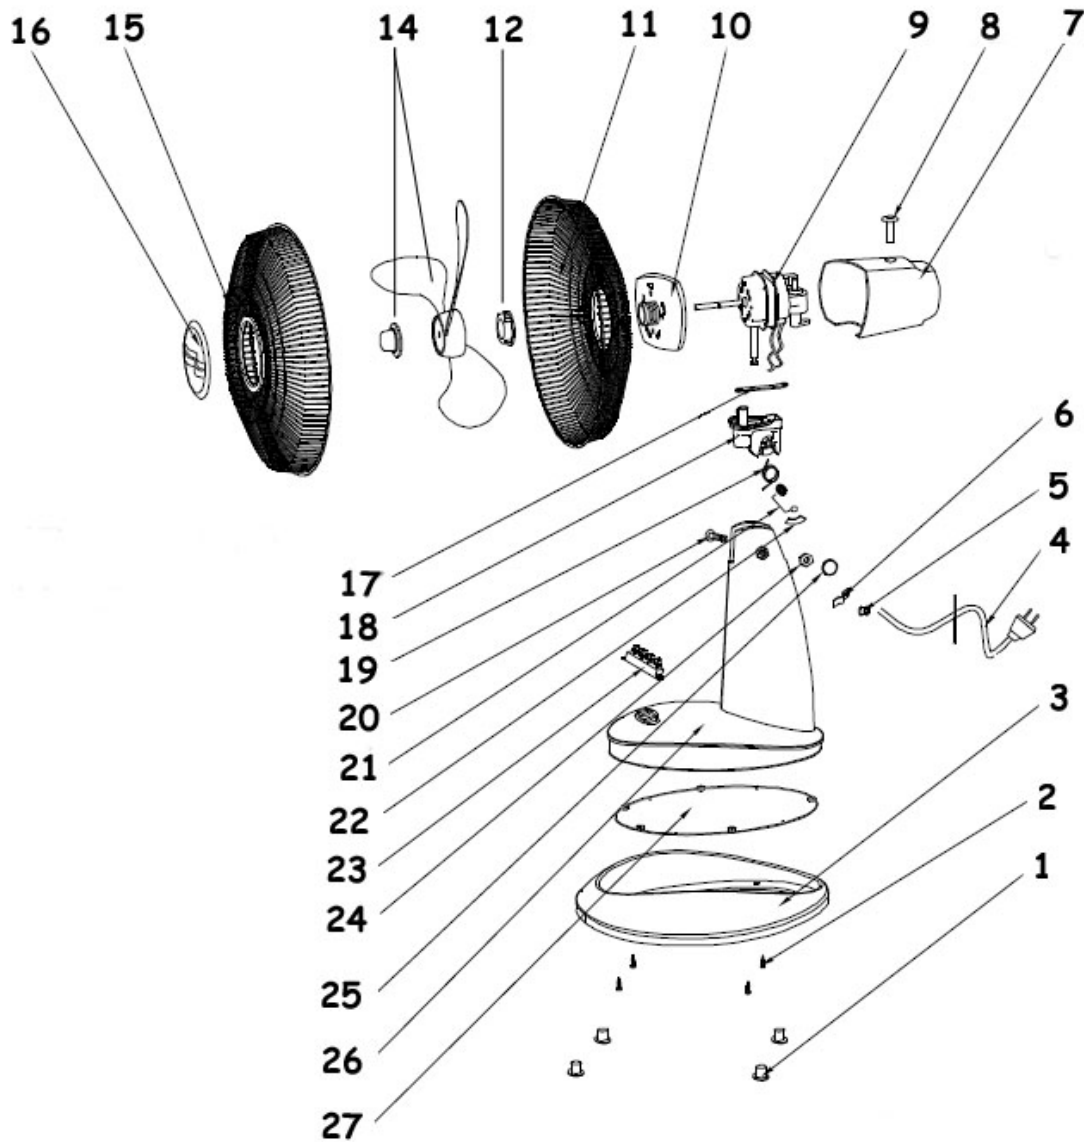

Parts Information:
Desk Fan 3-Speed 12" Push-Button 230V
Model No: SDF12W

Item	Part No.	Description
1	SDF12W.01	BOTTOM PAD
2	SDF12W.02	SCREW
3	SDF12W.03	FAN BASE LOWER
4	SDF12W.04	POWER CORD
5	SDF12W.05	POWER CORD COVER
6	SDF12W.06	CLIP
7	SDF12W.07	MOTOR COVER
8	SDF16W.08	MOTOR KNOB
9	SDF12W.09	MOTOR
10	SDF12W.10	MOTOR COVER
11	SDF12W.11	REAR GUARD
12	SDF16W.12	NUT FOR GUARD
14	SDF12W.14	FAN BLADE c/w NUT

Item	Part No.	Description
15	SDF12W.15	FRONT GUARD
16	SDF12W.16	GRILL GUARD DISC
17	SDF12W.17	POLE
18	SDF12W.18	ARM
19	SDF12W.19	SPRING
20	SDF12W.20	SPRING BALL
21	SDF12W.21	SPRING
22	SDF12W.22	ORIENTATION PAD
23	SDF12W.23	SWITCH
24	SDF12W.24	NUT
25	SDF12W.25	NUT COVER
26	SDF12W.26	FAN BASE UPPER
27	SDF12W.27	BOTTOM BOARD