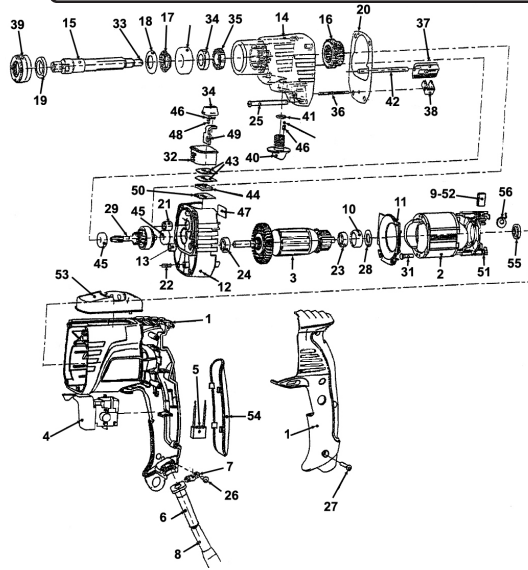

Parts Information:  
**Hammer Drill 13mm Keyless Chuck 2  
 Mechanical/Variable Speed 1050W/230V  
 Model No: SDE1050.V3**

Item	Part No.	Description
1	332.130178101	Motor Cover
2	332/131799023	Field Coil 230V 900W
3	332.131799133	230V, 900W Armature
4	332/763046001	Switch
5	332/138315001	Capacitor (22uf)
6	332/130054181	Sleeve
7	332/101204231	Cable Fastening Clamp
8	332/767670105	UK Power Cord
9	332.130849072	Carbon Brush (Single)
10	332/130131601	Rubber Ring
11	332/130172611	Air Guide
12	332.131801021	Plate
13	332.130172183	Armature Bushing
14	332.131801011	Gear Box
15	332.131803011	Chuck Spindle
16	332.131808301	Gear Spindle
17	332.757051870	Conic Spring
18	332.131801541	Spring
19	332.742031927	Joint 19x27x4
20	332.131801441	Joint
21	332.711001100	Collar
22	332.830400250	Pin 4x6 Din 6325
23	B/607ZZ	Bearing 607ZZ
24	B/608	Bearing 608
25	332.844830136	Screw tp5x65
26	332.844820026	Screw tp3,5x12
27	332.844820050	Screw tp4x20
28	332/870801224	Washer
29	332.131808661	Coupling Group

Item	Part No.	Description
--	332.131804611	Percussion Lever (NOT SHOWN)
31	332.844820048	Screw tp4x16
32	332.131804641	Cover Lever
33	SB-5.6	Steel Ball 5.6mm
34	332.131803521	Spindle Coupling
35	332.131803541	Spindle Coupling Gear Box
36	332.131801241	Rod
37	332.131803281	Suplement
38	332.131803781	Shifter
39	332.131803401	Cover
40	332.131803291	Button
41	332.742100820	O-Ring
42	332.131803871	Lever
43	332.131803611	Lever
44	332.131804041	Obturing
45	B/626	Bearing 626
46	332.757000201	Spring
47	332.131803181	Support
48	332.130823131	Pivot Lever
49	332.131803591	Support
50	332.131804161	Obturing
51	332.138349113	Brush Holder Reversible
52	332.130849073	Carbon Brush (Single)
53	332/131799323	Regulator
54	332/130061062	Handle Cover
55	332/763889161	Tachometer Ring (6.4mm id)
56	332/134312251	Brush Spring
--	CP6018V.03	Drill Chuck (NOT SHOWN)