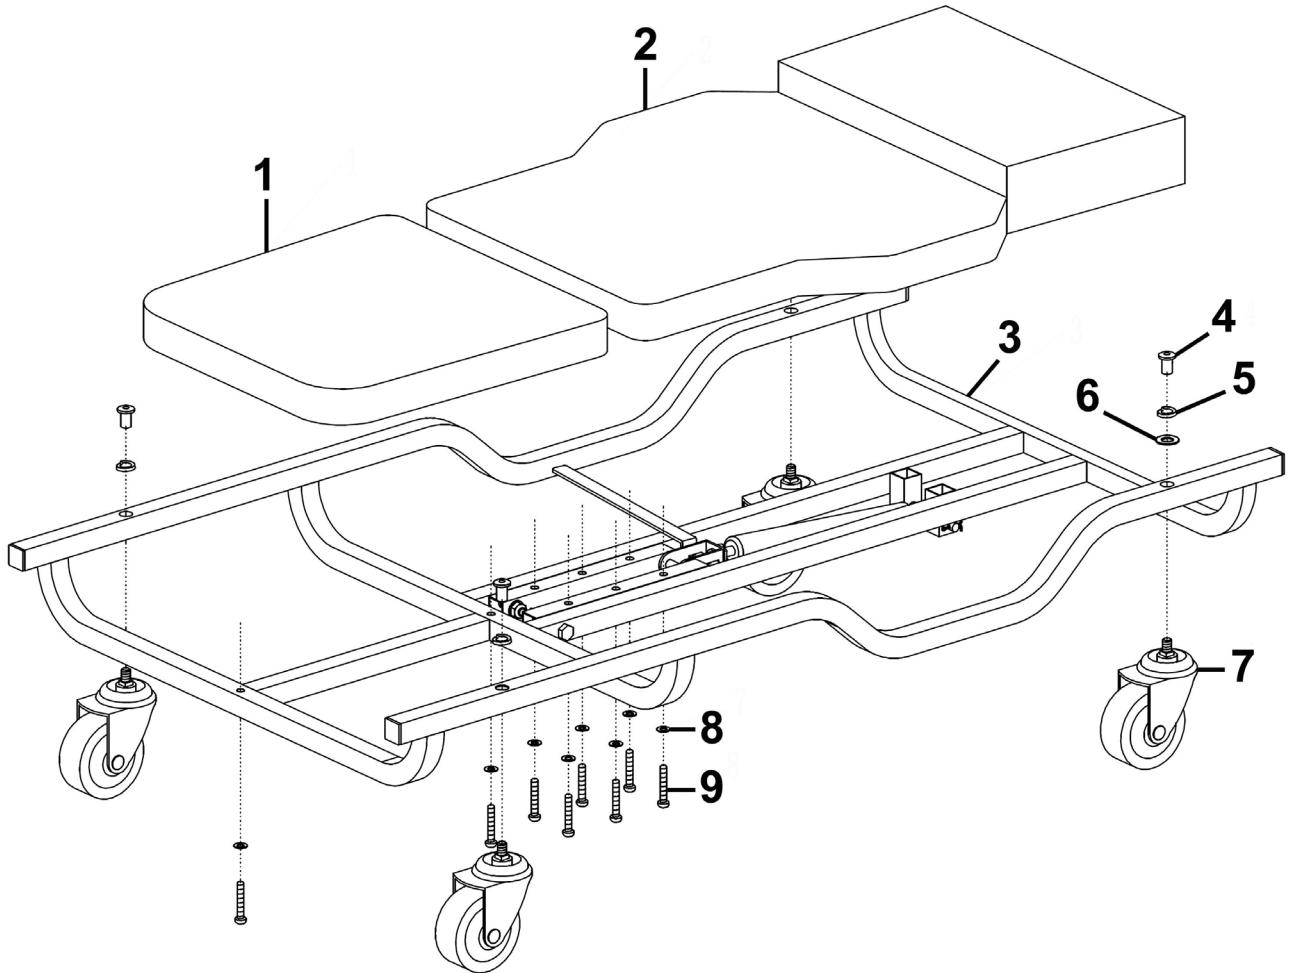

TM

Parts Information:
Steel Creeper with 4 Rough Ground 5" Wheels & Adjustable Back/Headrest
Model No: SCR101S

Item	Part No.	Description
1	SCR101S-01	Lower Cushion
2	SCR101S-02	Main Cushion
3	SCR101S-03	Frame
4	SCR101S-04	Castor Wheel Nut
5	SCR101S-05	Spring Washer

Item	Part No.	Description
6	SCR101S-06	Washer
7	SCR101P-07	Wheel, Swivel Castor, Single Bolt
8	SCR101S-08	Washer
9	SCR101S-09	Frame Bolt

NOTE: It is our policy to continually improve products and as such we reserve the right to alter data, specifications and component parts without prior notice. There may be alternative versions of this product, please contact us should you require this information.