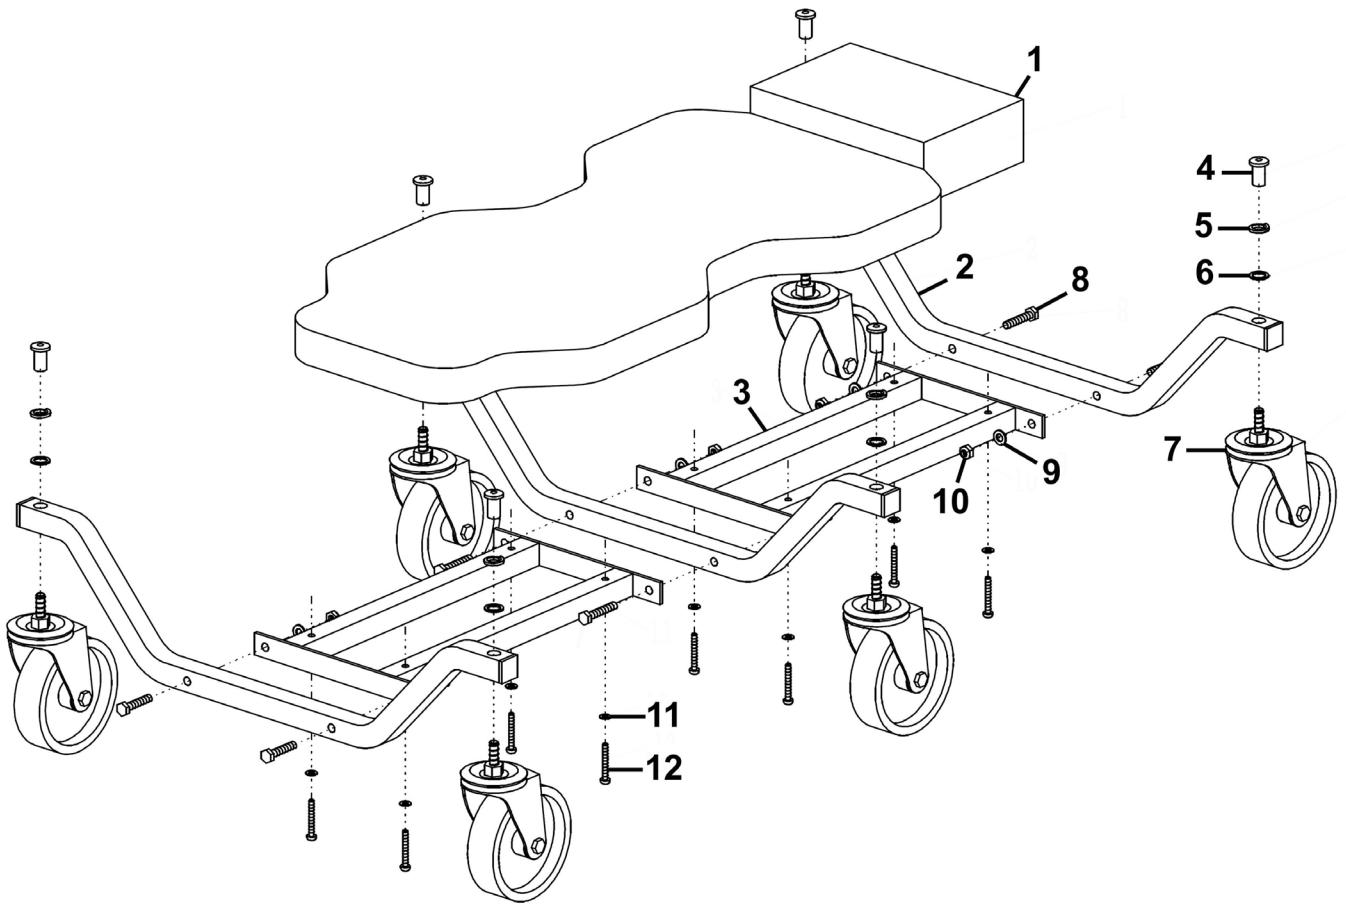

Parts Information:
Steel Creeper with 6 Rough Ground 5" Wheels & Headrest
Model No: SCR101P

Item	Part No.	Description
1	SCR101P-01	Headrest/Cushion
2	SCR101P-02	Frame (for Swivel Castor Wheel)
3	SCR101P-03	Frame (for Headrest/Cushion)
4	SCR101P-04	Castor Wheel Nut
5	SCR101P-05	Spring Washer
6	SCR101P-06	Washer

Item	Part No.	Description
7	SCR101P-07	Wheel, Swivel Castor, Single Bolt
8	SCR101P-08	Frame Bolt (A)
9	SCR101P-09	Washer
10	SCR101P-10	Nut
11	SCR101P-11	Washer
12	SCR101P-12	Self-Tapping Screw (for Cushion)