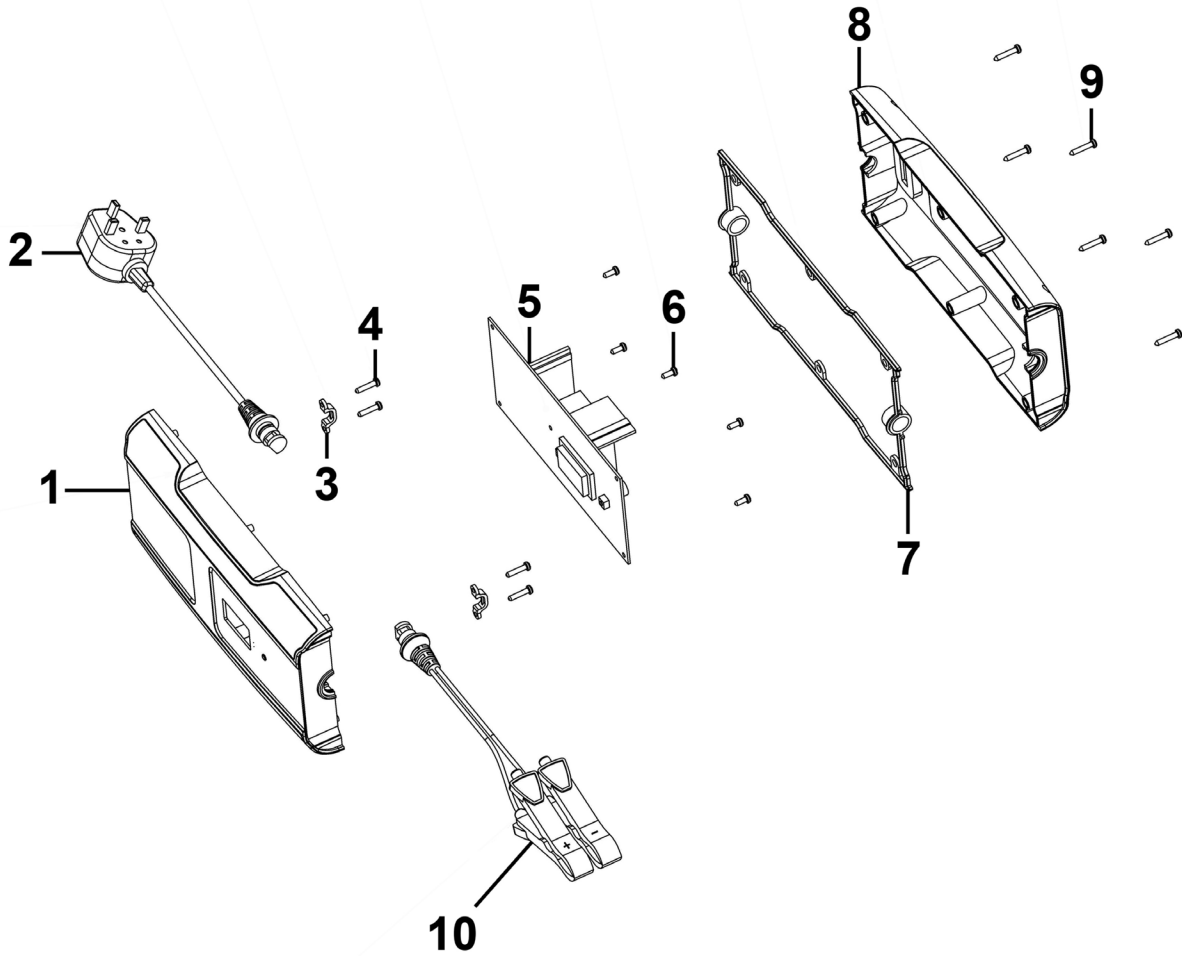

Parts Information:
**12/24V Compact Smart Battery Charger
 and Maintainer 15A**
Model No: SCBC15

Item	Part No.	Description
1	SCBC15-01	Top Cover for SCBC15
2	SCBC25-02	Power Cable
3	SCBC25-03	Cable Brace
4	SMC01V2-08	Rd Head S/T Screw M3 X 14
5	SCBC15-05	PCB

Item	Part No.	Description
6	SMC01V2-04	Rd Head S/T Screw M3 X 6 Flat End
7	SCBC15-07	Seal for Bottom Cover
8	SCBC15-08	Bottom Cover for SCBC15
9	SCBC25-11	Self-Tapping Screw 3x16
10	SCBC25-12	Postive & Negative Cable with Clamps