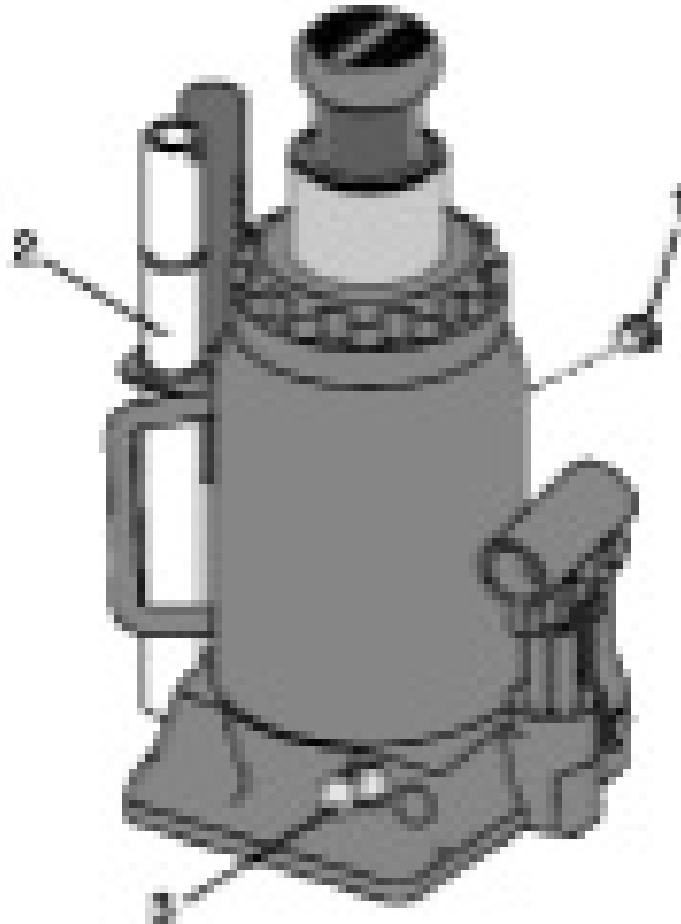

Parts Information:
Bottle Jack 20tonne Quick Lift
Model No: SBJ20Q

| Item | Part No. | Description |
|------|------------|-----------------|
| 1 | 3003CXQ-05 | Oil plug |
| 2 | SBJ12Q.02 | Handle assembly |

| Item | Part No. | Description |
|------|-----------|------------------------|
| 3 | SBJ12Q.03 | Release valve |
| -- | SBJ20Q.04 | Repair kit (not shown) |

NOTE: It is our policy to continually improve products and as such we reserve the right to alter data, specifications and component parts without prior notice.