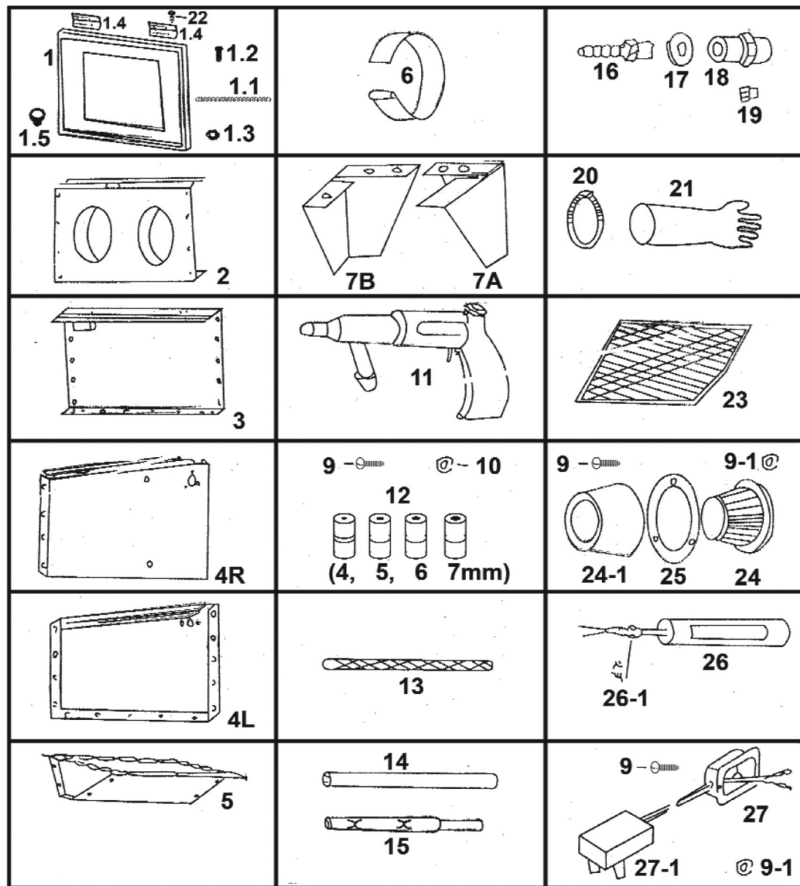

Parts Information:
Shot Blast Cabinet with Gun 640 x 490 x 490mm
Model No: SB951.V6

Item	Part No.	Description
1	SB951.V4-01	Lid, Top, Transparent
1.1	SB951.V4-1.1	Chain, Top Lid
1.2	SB951.V4-1.2	Screw
1.3	NLN6.S	Nyloc Nut M6 Zinc
1.4	SB951.V4-1.4	Hinge
1.5	SB951.V4-1.5	Knob
2	SB951.V4-02	Front Panel
3	SB951.V4-03	Rear Panel
4L	SB951.V4-04L	Left Panel
4R	SB951.V4-04R	Right Panel
5	SB951.V5-05	Base
6	SB951.V4-06	Lamp Clamp
7A	SB951.V4-07A	Front Leg (Left)
7B	SB951.V4-07B	Front Leg (Right)
9	MSP612.S	Machine Screw Pan Head Phillips M6 X 12mm
9.1	SN4.S	Steel Nut M4 Zinc
10	SB951.V4-10	Nut
11	SB974.V3-23	Sanding Gun
12	SB974.V3-23-1	Sanding Gun Nozzle (Pk of 4)
13	SB951.V4-13	Air Hose
14	SB951.V4-14	Suction Hose, Plastic

Item	Part No.	Description
15	SB951.V4-15	Suction Hose, Steel 12mm x 16mm x 300mm
16	SB972.V4-33	Connector
17	SB951.V4-17	Washer
18	SB951.V4-18	Air Supply Fitting
19	SB951.V4-19	Hose Clamp 1/4"
20	SB951.V4-20	Glove Clamp
21	SB951.V4-21	Gloves
22	SB951.V4-22	Screw
23	SB951.V4-23	Screen
24	SB970.V3-14	Filter
24.1	SB951.V4-24.1	Filter
25	SB972.V4-15	Pressing Ring
26	SB951.V4-26	Worklight (Fluorescent, 410x40mm)
26.1	SB951.V4-26.1	Cable Grip
27	SB951.V6-27	Switch Box c/w Power Inlet
27.1	SB951.V6-27.1	Mains Transformer
--	SB951.V4-28	Pvc Main Screen (522mm x 430mm x 3mm) (not shown)
--	SB951.V4-29	Window Frame (not shown)
--	SB951.V4-30	Protective Sheet (not shown)
--	SB951.V4-31	Cabinet Filter (not shown)