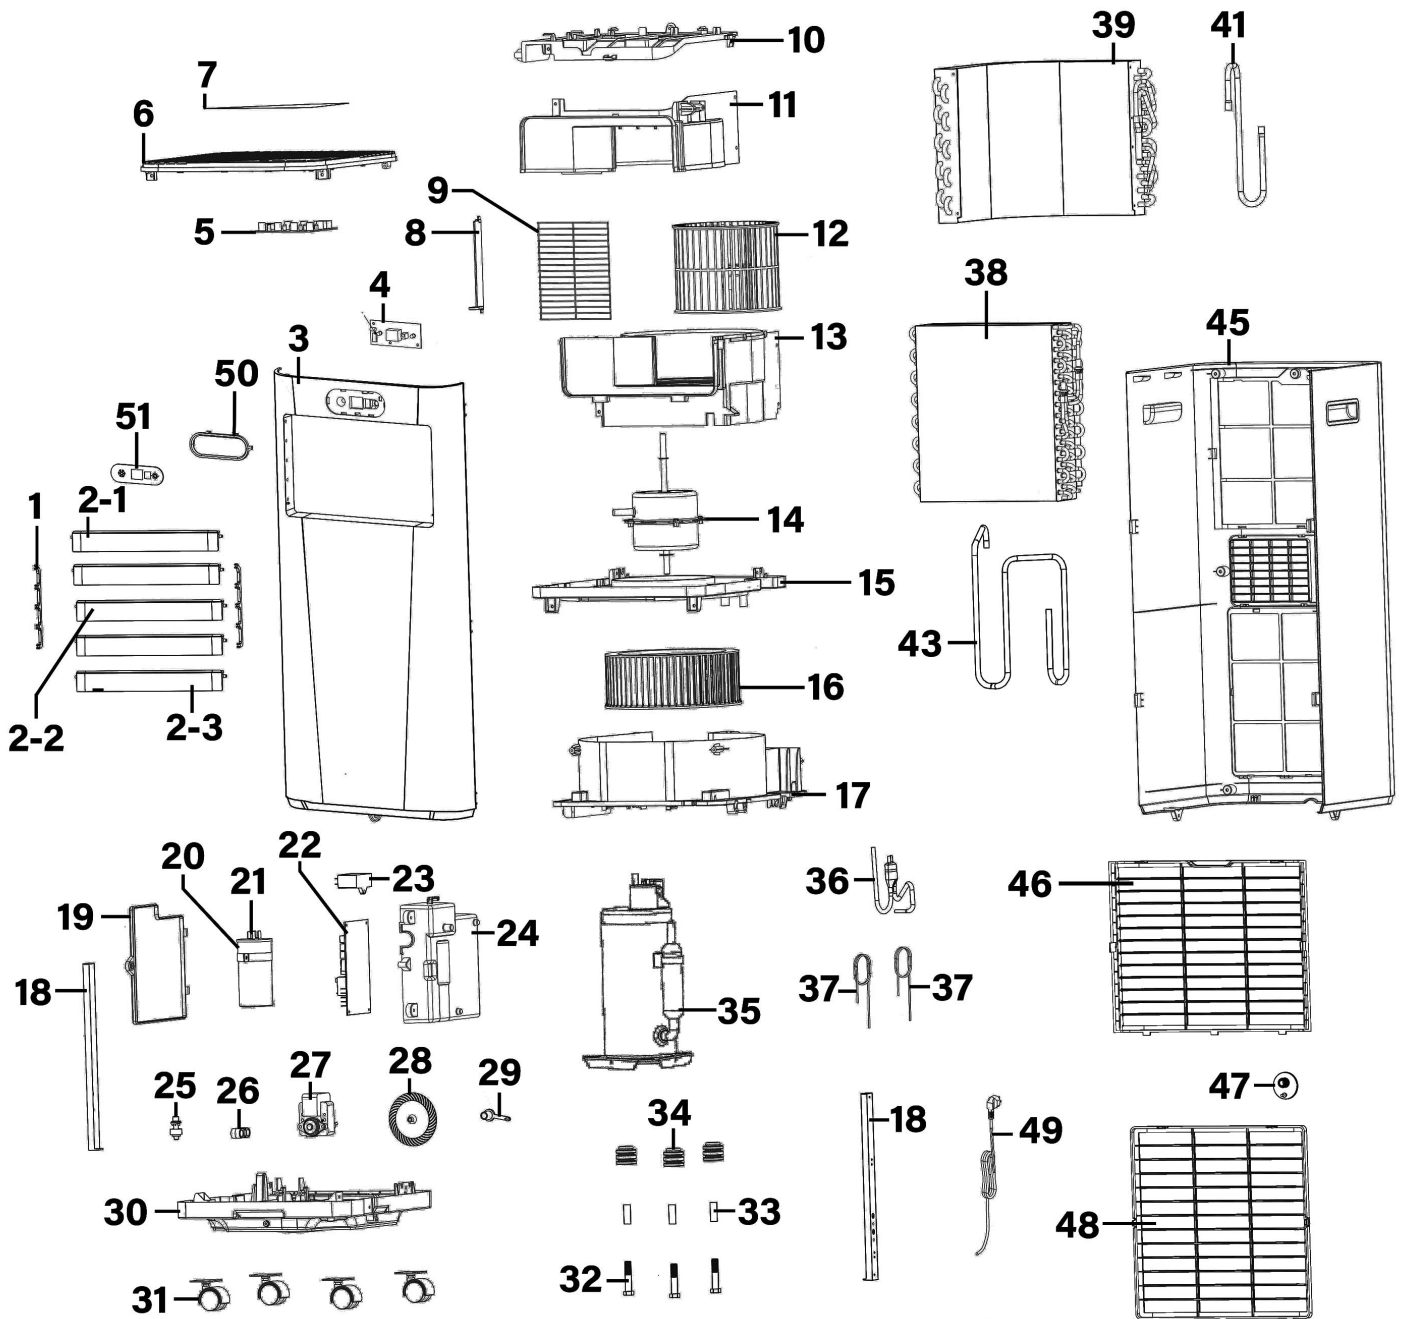

Parts Information:
**3-in-1 Portable Air Conditioning Unit with
Window Sealing Kit 5,000Btu/hr
Model No: SAC5000**

NOTE: It is our policy to continually improve products and as such we reserve the right to alter data, specifications and component parts without prior notice. There may be alternative versions of this product, please contact us should you require this information.

Item	Part No.	Description	Qty
1	SAC7000-01	Vane Support	2
2-1	SAC7000-02-1	Horizontal Vane (Upper)	1
2-2	SAC7000-02-2	Horizontal Vane (Middle)	3
2-3	SAC7000-02-3	Horizontal Vane (Lower)	1
3	SAC7000-03	Front Cover	1
4	SAC7000-04	Remote Control PCB	1
5	SAC9002-V2-05	Display PCB	1
6	SAC7000-06	Top Cover	1
7	SAC7000-07	Display Panel	1
8	SAC7000-08	Vertical Vane	3
9	SAC7000-09	Wire Frame	1
10	SAC7000-10	Air Duct Cover Plate	1
11	SAC7000-11	Inside Upper Cover	1
12	SAC7000-12	Upper Fan Wheel	1
13	SAC7000-13	Inside Lower Cover	1
14	SAC5000-14	Motor	1
15	SAC7000-15	Outer Upper Cover	1
16	SAC7000-16	Lower Fan Cover	1
17	SAC7000-17	Outer Lower Cover	1
18	SAC7000-18	Support Bracket	1
19	SAC7000-19	Electric Box Cover	2
20	SAC7000-20	Capacitor Clip	1
21	SAC12000-V4-49	Capacitor for Compressor	1
22	SAC7000-22	Main PCB	1
23	SAC12000-V4-46	Capacitor for Motor	1
24	SAC7000-24	Electric Box	1
25	SAC7000-25	Float Switch	1
26	SAC7000-26	Line Cord Cap	1
27	SAC7000-27	Water Pump Motor	1
28	SAC7000-28	Water Pump Wheel	1
29	SAC7000-29	Water Rubber Bung	1