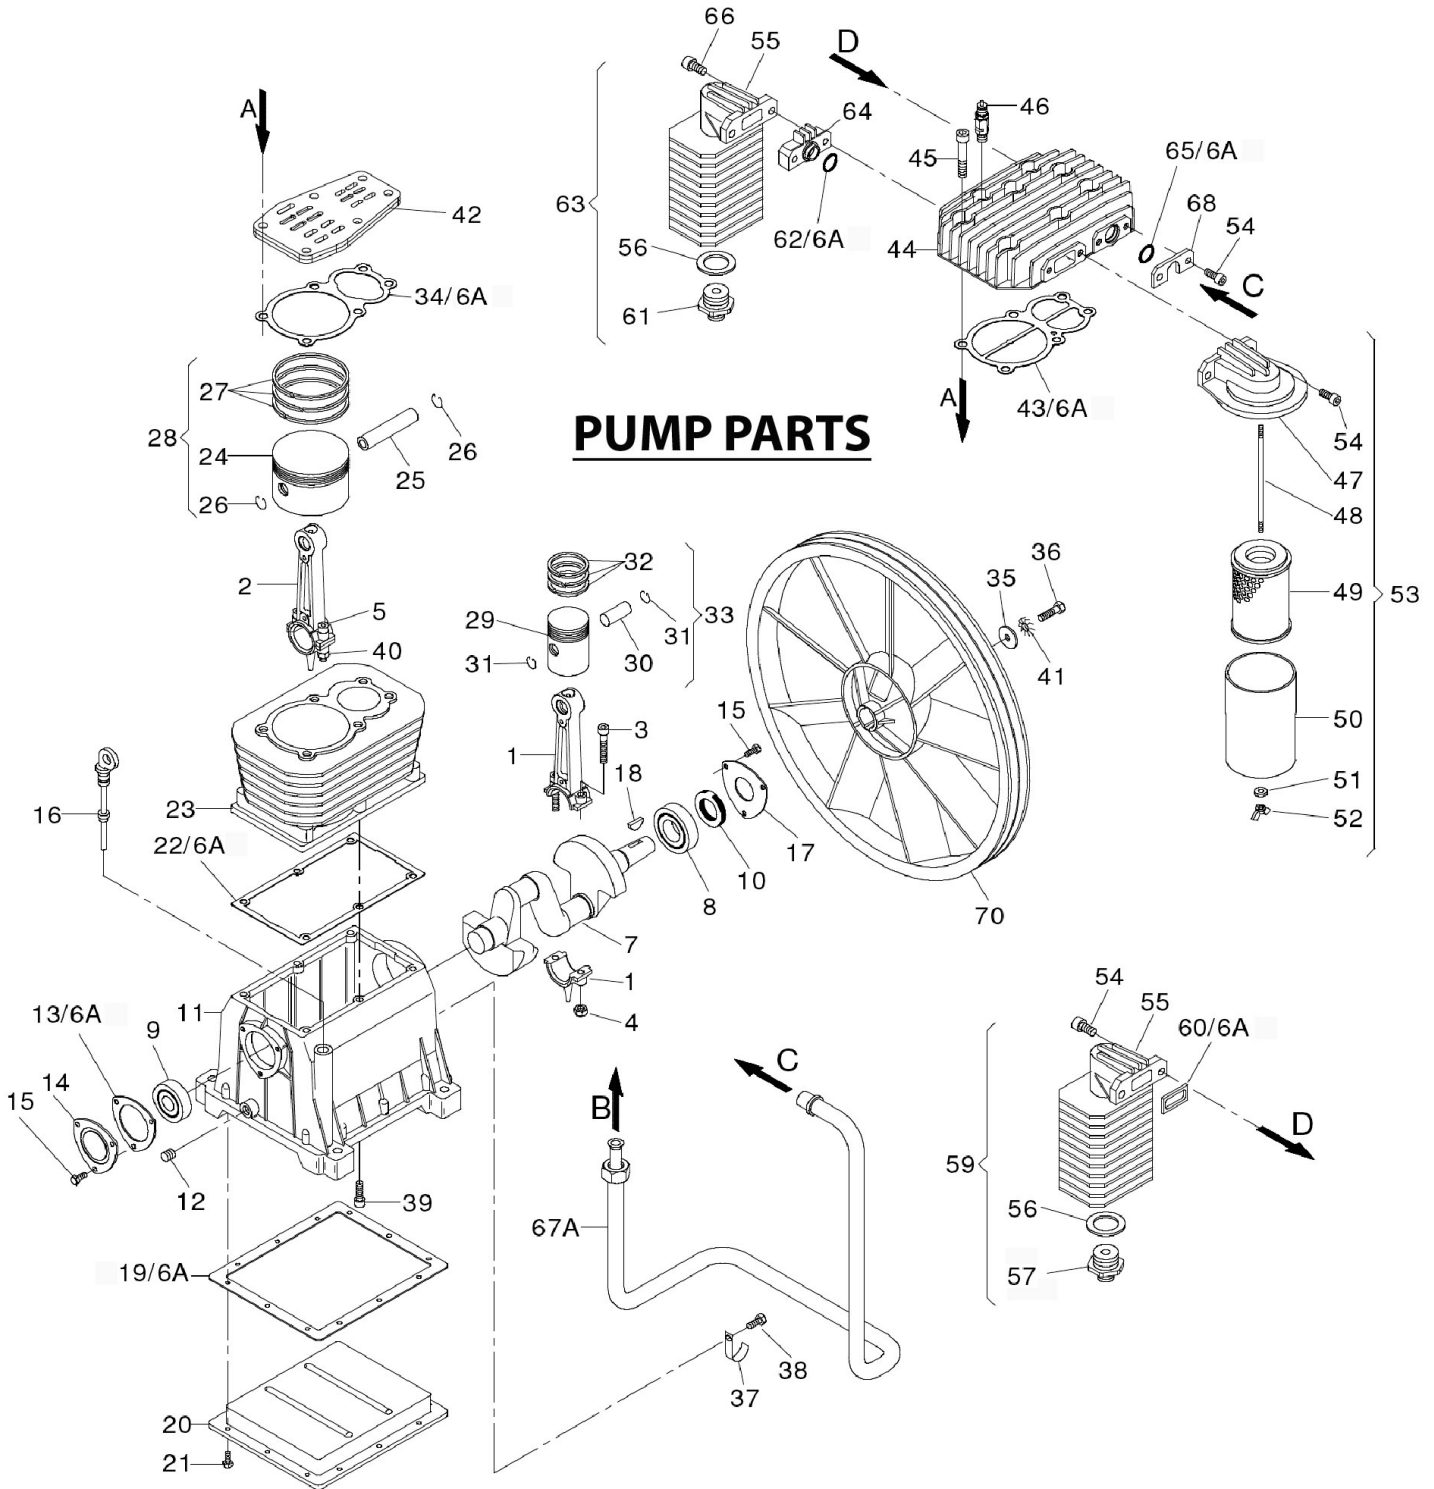

NOTE: It is our policy to continually improve products and as such we reserve the right to alter data, specifications and component parts without prior notice.

IMPORTANT: No liability is accepted for incorrect use of product.

WARRANTY: Guarantee is 12 months from purchase date, proof of which will be required for any claim.