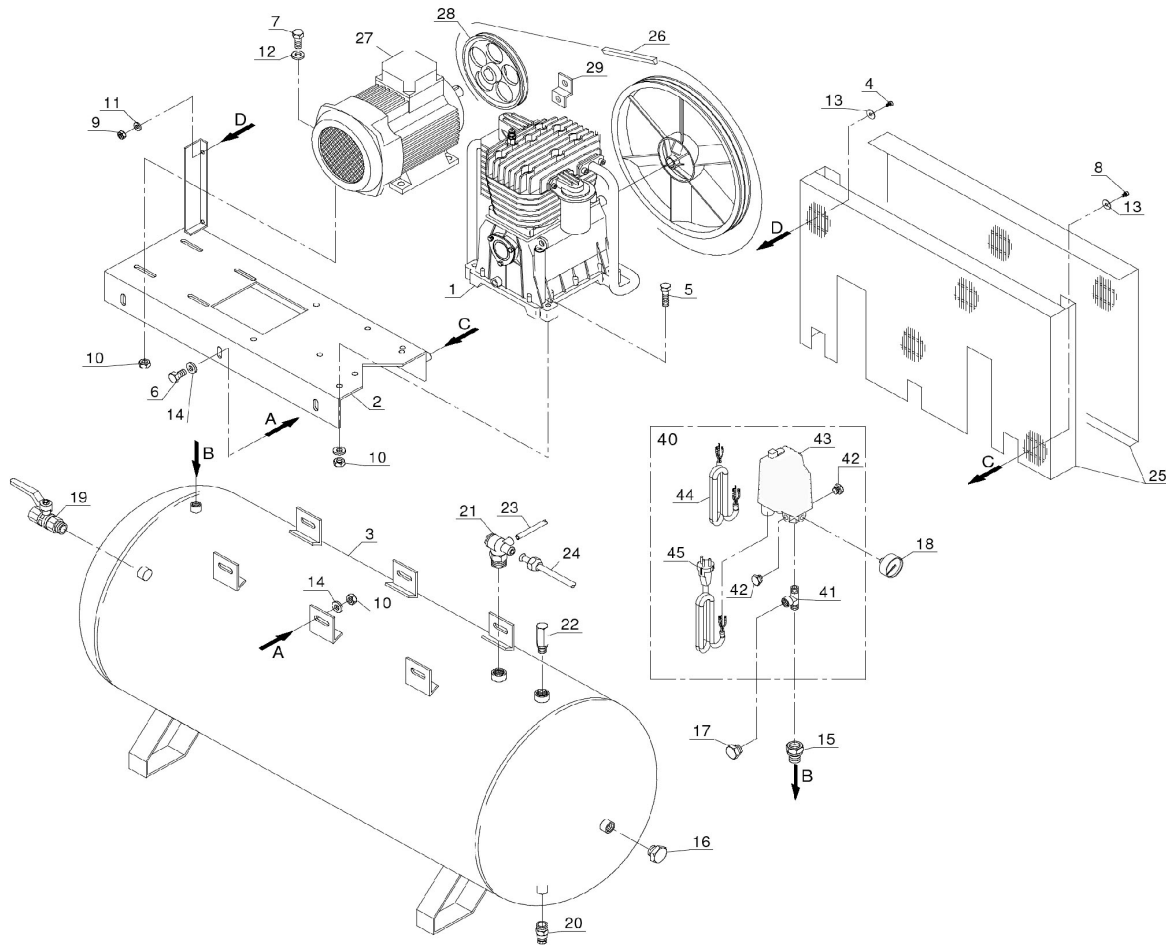

Parts Information: Compressor 200ltr Belt Drive 5.5hp 3ph 2-Stage with Cast Cylinders Model No: SAC42055B

Item	Part No.	Description
1	SAC3021070000	PUMP (AB598)
2	SAC5010850008	BASE PLATE
3	SAC5150300008	TANK 200ltr
4	SAC7010010000	BOLT (M6x16)
5	SS1045.S	HEX HEAD SET SCREW M10x45mm SINGLE
6	SAC7011160000	BOLT M10X30
7	SS1035.S	HEX HEAD SET SCREW M10x35mm SINGLE
8	MSP512.S	MACHINE SCREW PAN HEAD PHILLIPS M5x12mm
9	SN6.S	STEEL NUT M6 ZINC DIN934 (SINGLE)
10	SN10.S	STEEL NUT M10 ZINC DIN934(SINGLE)
11	FWM6.S	FLAT WASHER M6 SINGLE
12	FWM10.S	FLAT WASHER M10 SINGLE
13	RW625.S	REPAIR WASHER M6x25 (SINGLE)
14	RW1030.S	REPAIR WASHER M10x30 (SINGLE)
15	SAC7085020000	ADAPTOR 1/2"BSP MALE-3/8"BSP FEMALE
16	SAC7090030000	PLUG 1/2
17	SAC7090080000	PLUG
18	SAC7110060000	GAUGE 230psi, 60mm OD, REAR FITTING

Item	Part No.	Description
19	SAC7130150000	BALL VALVE 1/2"BSP FEMALE-1/2"BSP MALE
20	SAC7130160000	DRAIN VALVE 3/8"BSP MALE
21	SAC7190090000	NON-RETURN VALVE
22	SAC7192090000	SAFETY VALVE 10bar 3/8"BSP MALE
23	SAC7230010000	RISLAN HOSE (SOLD PER 1 METER)
24	SAC7239640000	DELIVERY PIPE
25	SAC4170100000	BELT GUARD KIT
26	V/A69	V-BELT (ID-1750) A69
27	SAC7380850000	MOTOR
28	SAC7407300000	MOTOR PULLEY - 230MM TWIN BELT (STANDARD)
29	SAC7458250000	BELT GUARD SUPPORT
40	SAC7250500000	PRESSURE SWITCH 16Amp 8-10Bar
41	SAC7082690000	T-JOINT 3/8"BSP MALE X2-3/8"BSP FEMALE
42	SAC7090070000	PLUG 1/4"
43	SAC7250500000	PRESSURE SWITCH 16Amp 8-10Bar
44	SAC7328690000	POWER CABLE
45	SAC7328700000	PRESSURE SWITCH CABLE (4x2.5mm)