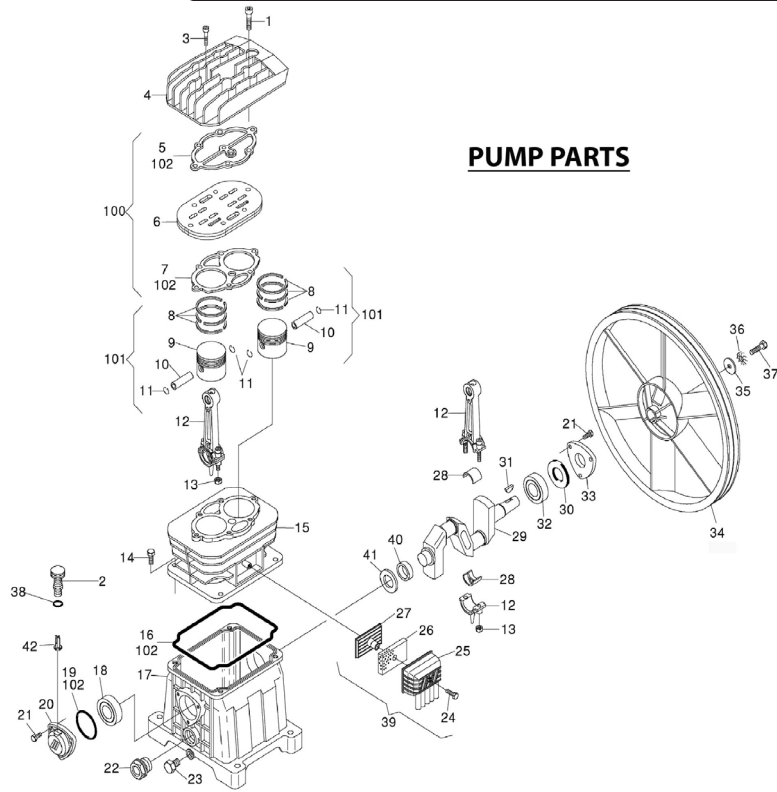

sales@sealey.co.uk

www.sealey.co.uk

Parts Information:
**Compressor 270ltr Belt Drive 2 x 3hp with
 Cast Cylinders**
Model No: SAC2276B

Item	Part No.	Description
1	SCB835.S	SOCKET HEAD CAP SCREW M8x35
2	SAC1129700300	BREATHER PLUG
3	SCB635.S	SOCKET HEAD CAP SCREW M6x35
4	SAC5030580008	HEAD
5	SAC7079470000	HEAD GASKET
6	SAC9106380000	VALVE PLATE KIT (ROUNDED ENDS)
7	SAC7079480000	CYLINDER GASKET
8	SAC4080120000	KIT OF PISTON RINGS (3)
9	SAC7220230000	PISTON
10	SAC7050180000	PISTON PIN
11	SAC7041410000	RING
12	SAC5050510008	CON-ROD
13	SAC7022030000	OVAL LOCK NUT M6
14	SS825.S	HEX HEAD SET SCREW M8x25mm SINGLE
15	SAC7575250000	CYLINDER
16	SAC7079440000	GASKET
17	SAC5071040008	CRANKCASE
18	B/6204	BEARING 6204
19	SAC7079450000	GASKET
20	SAC7151590000	COVER
21	SFS620.S	HEX HEAD FLANGE BOLT M6x20 SINGLE
22	SAC7180060000	OIL SIGHT GLASS
23	SAC7090090000	PLUG 1/4"

Item	Part No.	Description
24	SAC7012150000	RD HEAD S/T SCREW M4.1 X 45
25	SAC7151240000	INTAKE FILTER
26	SAC7210610000	FILTER ELEMENT
27	SAC7456260000	VALVE PLATE
28	SAC7062050000	BEARING SHELL
29	SAC5041010008	CRANKSHAFT
30	SAC7071150000	OIL SEAL
31	SAC7051510000	KEY (5x7.5)
32	B/6205	BEARING 6205
33	SAC7151170000	COVER
34	SAC7201010000	FLYWHEEL
35	RW825.S	REPAIR WASHER M8x25 (SINGLE)
36	SAC7031010000	TOOTHED WASHER
37	SS825.S	HEX HEAD SET SCREW M8x25mm SINGLE
38	SAC7070110000	O-RING
39	SAC4086990000	INTAKE FILTER KIT
40	SAC7031120000	SEAL WASHER
41	SAC7031110000	SPACER
42	SAC7091270000	OIL DIPSTICK
100	SAC4082930000	VALVE PLATE KIT (ROUNDED -ORANGE GASKET)
101	SAC4291140000	PISTON GROUP/KIT OF ACCESSORIES
102	SAC4082000000	GASKET SET/KITOF ACCESSORIES