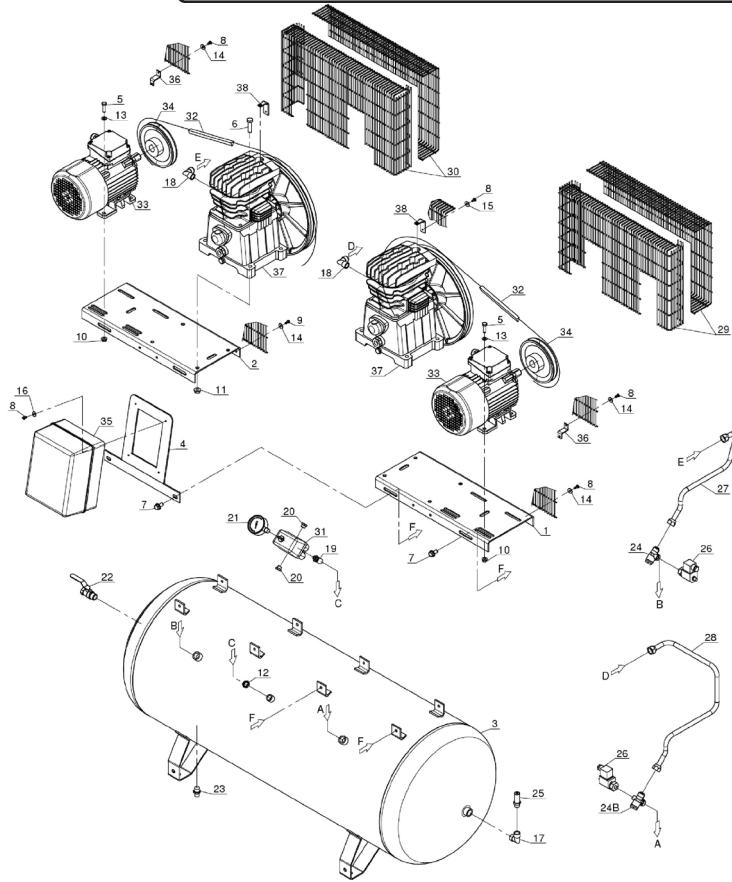

Parts Information:
**Compressor 270ltr Belt Drive 2 x 3hp with
 Cast Cylinders**
Model No: SAC2276B

Item	Part No.	Description
1	SAC5010940008	BASE PLATE
2	SAC5010950008	BASE PLATE
3	SAC5155200008	TANK 270ltr
4	SAC5160270008	CONTROL BOX SUPPORT
5	SS830.S	HEX HEAD SET SCREW M8x30mm SINGLE
6	SS1045.S	HEX HEAD SET SCREW M10x45mm SINGLE
7	SFS1020.S	HEX HEAD FLANGE BOLT M10x20 SINGLE
8	MSP512.S	MACHINE SCREW PAN HEAD PHILLIPS M5x12mm
9	SAC7012170000	SCREW (M5x8)
10	SN8.S	STEEL NUT M8 ZINC DIN934 (SINGLE)
11	SN10.S	STEEL NUT M10 ZINC DIN934(SINGLE)
12	SAC7023050000	LOCK NUT
13	FWM8.S	FLAT WASHER M8 SINGLE
14	RW625.S	REPAIR WASHER M6x25 (SINGLE)
15	RW619.S	REPAIR WASHER M6x19 (SINGLE)
16	SAC7030450000	WASHER
17	SAC7080130000	ELBOW (3/8"BSP FEMALE-1/2"BSP MALE
18	SAC7080160000	ELBOW 1/2"BSP MALE X2
19	SAC7088060000	CONNECTOR
20	SAC7090070000	PLUG 1/4"

Item	Part No.	Description
21	SAC7110250000	GAUGE 250psi, 60mm OD, BTM FITTING
22	SAC7130150000	BALL VALVE 1/2"BSP FEMALE-1/2"BSP MALE
23	SAC7130160000	DRAIN VALVE 3/8"BSP MALE
24	SAC7190090000	NON-RETURN VALVE
24B	SAC7190190000	NON-RETURN VALVE
25	SAC7192090000	SAFETY VALVE 10bar 3/8"BSP MALE
26	SAC7194030000	SOLENOID VALVE
27	SAC7237760000	DELIVERY PIPE
28	SAC7237790000	DELIVERY PIPE
29	SAC4170130000	BELT GUARD KIT
30	SAC4170280000	BELT GUARD KIT
31	SAC7250360000	PRESSURE SWITCH 20Amp
32	SAC7371260000	BELT,RIBBED (ID-1315)
33	SAC1127380796	MOTOR (BLACK FAN COVER TWO CAPACITORS)
34	SAC7406350000	MOTOR PULLEY - 155MM SINGLE BELT (STANDA
35	SAC7430120000	CONTROL BOX
36	SAC7458860000	BELT GUARD SUPPORT
37	SAC3020041000	PUMP UNIT
38	SAC7458940000	BELT GUARD SUPPORT