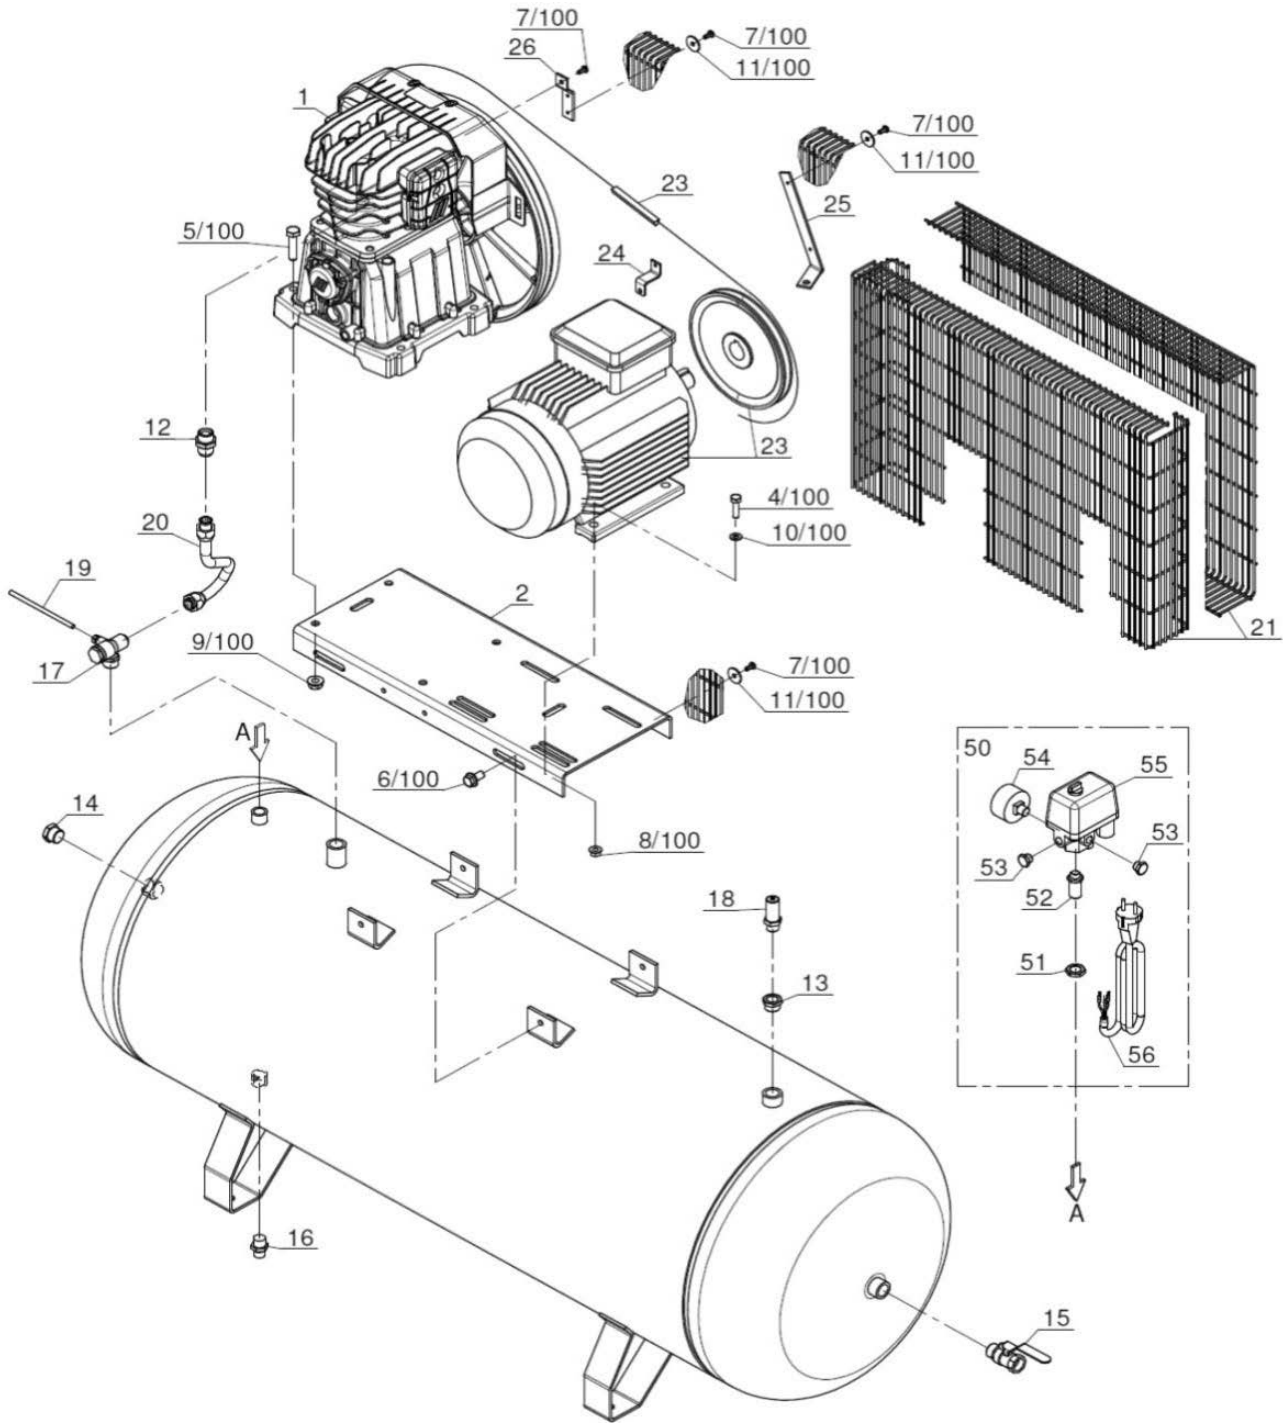

Parts Information:  
Compressor 200ltr Belt Drive 3hp with  
Cast Cylinders  
Model No: SAC2203B.V2

**NOTE:** It is our policy to continually improve products and as such we reserve the right to alter data, specifications and component parts without prior notice.

01284 757500

01284 703534

sales@sealey.co.uk

www.sealey.co.uk

Parts Information:  
**Compressor 200ltr Belt Drive 3hp with  
Cast Cylinders**  
**Model No: SAC2203B.V2**

| Item | Part No.      | Description                             |
|------|---------------|---|
| 1    | SAC3020041000 | PUMP UNIT                               |
| 2    | SAC5010940008 | BASE PLATE                              |
| 3    | SAC5159200008 | TANK 200ltr                             |
| 4    | SS825.S       | HEX HEAD SET SCREW M8x25mm SINGLE       |
| 5    | SS1045.S      | HEX HEAD SET SCREW M10x45mm SINGLE      |
| 6    | SFS1020.S     | HEX HEAD FLANGE BOLT M10x20 SINGLE      |
| 7    | MSP512.S      | MACHINE SCREW PAN HEAD PHILLIPS M5x12mm |
| 8    | SN8.S         | STEEL NUT M8 ZINC DIN934 (SINGLE)       |
| 9    | SN10.S        | STEEL NUT M10 ZINC DIN934(SINGLE)       |
| 10   | FWM8.S        | FLAT WASHER M8 SINGLE                   |
| 11   | RW625.S       | REPAIR WASHER M6x25 (SINGLE)            |
| 12   | SAC7081040000 | JOINT 1/2"                              |
| 13   | SAC7085020000 | FITTING 1/2"-3/8" M/F                   |
| 14   | SAC7090030000 | PLUG 1/2                                |
| 15   | SAC7130150000 | TAP 1/2" M/F                            |
| 16   | SAC7130160000 | TAP 3/8"                                |
| 17   | SAC7190190000 | NON-RETURN VALVE                        |