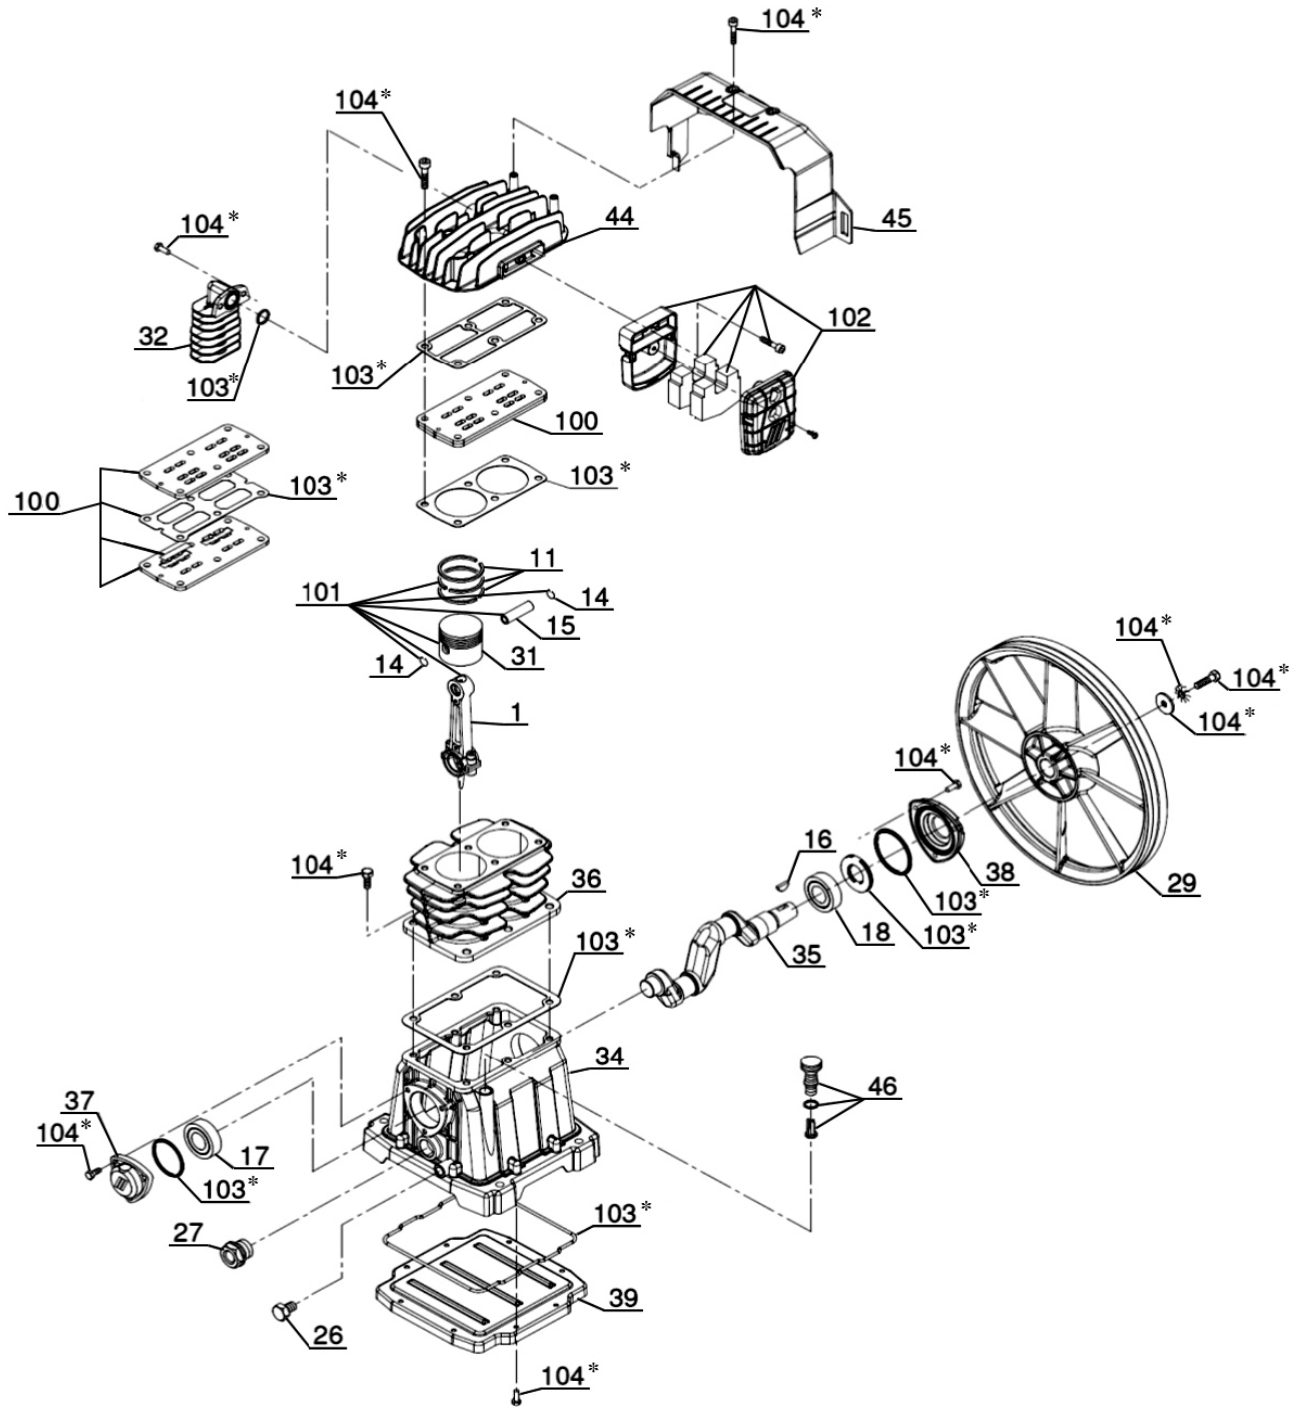

01284 703534

sales@sealey.co.uk

www.sealey.co.uk

Parts Information:  
Compressor 200ltr Belt Drive 3hp with  
Cast Cylinders  
Model No: SAC2203B.V2

**NOTE:** It is our policy to continually improve products and as such we reserve the right to alter data, specifications and component parts without prior notice.