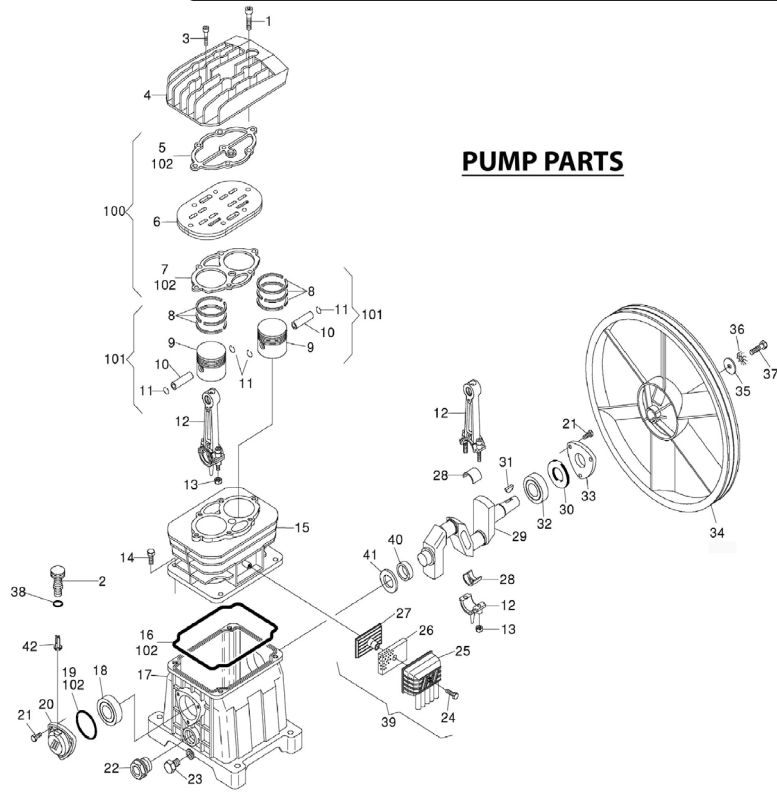

sales@sealey.co.uk

www.sealey.co.uk

Parts Information:
**Compressor 200ltr Belt Drive 3hp with
 Cast Cylinders**
Model No: SAC2203B

PUMP PARTS

Item	Part No.	Description
1	SCB835.S	SOCKET HEAD CAP SCREW M8x35
2	SAC1129700300	BREATHER PLUG
3	SCB635.S	SOCKET HEAD CAP SCREW M6x35
4	SAC5030580008	HEAD
5	SAC7079470000	HEAD GASKET
6	SAC9106380000	VALVE PLATE KIT (ROUNDED ENDS)
7	SAC7079480000	CYLINDER GASKET
8	SAC4080120000	KIT OF PISTON RINGS (3)
9	SAC7220230000	PISTON
10	SAC7050180000	PISTON PIN
11	SAC7041410000	RING
12	SAC5050510008	CON-ROD
13	SAC7022030000	OVAL LOCK NUT M6
14	SS825.S	HEX HEAD SET SCREW M8x25mm SINGLE
15	SAC7575250000	CYLINDER
16	SAC7079440000	GASKET
17	SAC5071040008	CRANKCASE
18	B/6204	BEARING 6204
19	SAC7079450000	GASKET
20	SAC7151590000	COVER
21	SFS620.S	HEX HEAD FLANGE BOLT M6x20 SINGLE
22	SAC7180060000	OIL SIGHT GLASS
23	SAC7090090000	PLUG 1/4"

Item	Part No.	Description
24	SAC7012150000	RD HEAD S/T SCREW M4.1 X 45
25	SAC7151240000	INTAKE FILTER
26	SAC7210610000	FILTER ELEMENT
27	SAC7456260000	VALVE PLATE
28	SAC7062050000	BEARING SHELL
29	SAC5041010008	CRANKSHAFT
30	SAC7071150000	OIL SEAL
31	SAC7051510000	KEY (5x7.5)
32	B/6205	BEARING 6205
33	SAC7151170000	COVER
34	SAC7201010000	FLYWHEEL
35	RW825.S	REPAIR WASHER M8x25 (SINGLE)
36	SAC7031010000	TOOTHED WASHER
37	SS825.S	HEX HEAD SET SCREW M8x25mm SINGLE
38	SAC7070110000	O-RING
39	SAC4086990000	INTAKE FILTER KIT
40	SAC7031120000	SEAL WASHER
41	SAC7031110000	SPACER
42	SAC7091270000	OIL DIPSTICK
100	SAC4082930000	VALVE PLATE KIT (ROUNDED -ORANGE GASKET)
101	SAC4291140000	PISTON GROUP/KIT OF ACCESSORIES
102	SAC4082000000	GASKET SET/KITOF ACCESSORIES