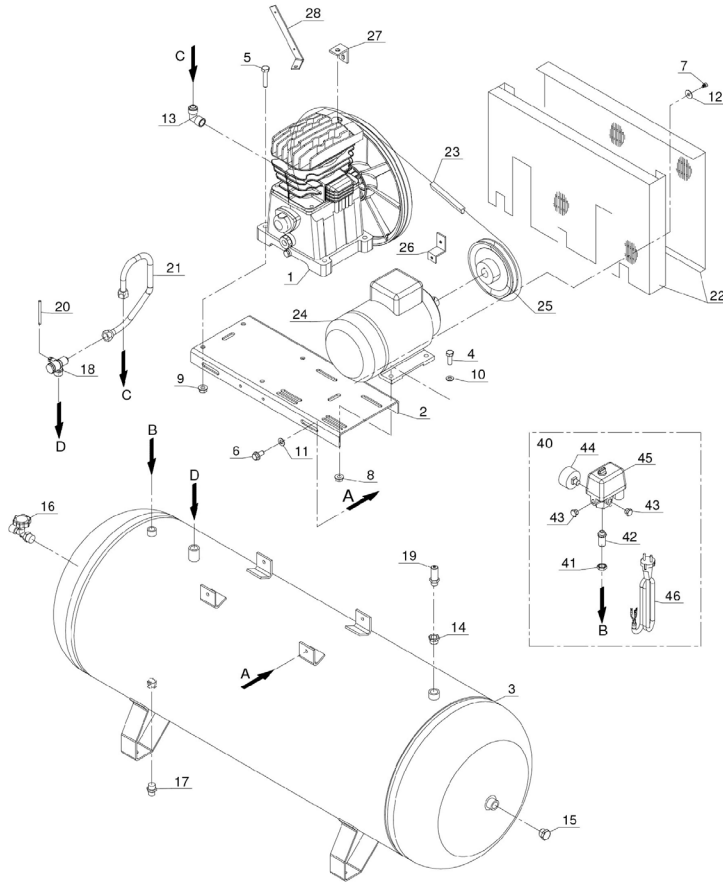

Parts Information:
**Compressor 200ltr Belt Drive 3hp with
 Cast Cylinders**
Model No: SAC2203B

Item	Part No.	Description
1	SAC3020041000	PUMP UNIT
2	SAC5010940008	BASE PLATE
3	SAC5159200008	TANK 200ltr
4	SS825.S	HEX HEAD SET SCREW M8x25mm SINGLE
5	SS1045.S	HEX HEAD SET SCREW M10x45mm SINGLE
6	SFS1020.S	HEX HEAD FLANGE BOLT M10x20 SINGLE
7	MSP512.S	MACHINE SCREW PAN HEAD PHILLIPS M5x12mm
8	SN8.S	STEEL NUT M8 ZINC DIN934 (SINGLE)
9	SN10.S	STEEL NUT M10 ZINC DIN934(SINGLE)
10	FWM8.S	FLAT WASHER M8 SINGLE
11	FWM10.S	FLAT WASHER M10 SINGLE
12	RW625.S	REPAIR WASHER M6x25 (SINGLE)
13	SAC7080160000	ELBOW 1/2"BSP MALE X2
14	SAC7085020000	ADAPTOR 1/2"BSP MALE-3/8"BSP FEMALE
15	SAC7090030000	PLUG 1/2
16	SAC7130150000	BALL VALVE 1/2"BSP FEMALE-1/2"BSP MALE
17	SAC7130160000	DRAIN VALVE 3/8"BSP MALE
18	SAC7190190000	NON-RETURN VALVE
19	SAC7192090000	SAFETY VALVE 10bar 3/8"BSP MALE

sales@sealey.co.uk

www.sealey.co.uk

Parts Information:
**Compressor 200ltr Belt Drive 3hp with
 Cast Cylinders**
Model No: SAC2203B

PUMP PARTS

Item	Part No.	Description
1	SCB835.S	SOCKET HEAD CAP SCREW M8x35
2	SAC1129700300	BREATHER PLUG
3	SCB635.S	SOCKET HEAD CAP SCREW M6x35
4	SAC5030580008	HEAD
5	SAC7079470000	HEAD GASKET
6	SAC9106380000	VALVE PLATE KIT (ROUNDED ENDS)
7	SAC7079480000	CYLINDER GASKET
8	SAC4080120000	KIT OF PISTON RINGS (3)
9	SAC7220230000	PISTON
10	SAC7050180000	PISTON PIN
11	SAC7041410000	RING
12	SAC5050510008	CON-ROD
13	SAC7022030000	OVAL LOCK NUT M6
14	SS825.S	HEX HEAD SET SCREW M8x25mm SINGLE
15	SAC7575250000	CYLINDER
16	SAC7079440000	GASKET
17	SAC5071040008	CRANKCASE
18	B/6204	BEARING 6204
19	SAC7079450000	GASKET
20	SAC7151590000	COVER
21	SFS620.S	HEX HEAD FLANGE BOLT M6x20 SINGLE
22	SAC7180060000	OIL SIGHT GLASS
23	SAC7090090000	PLUG 1/4"