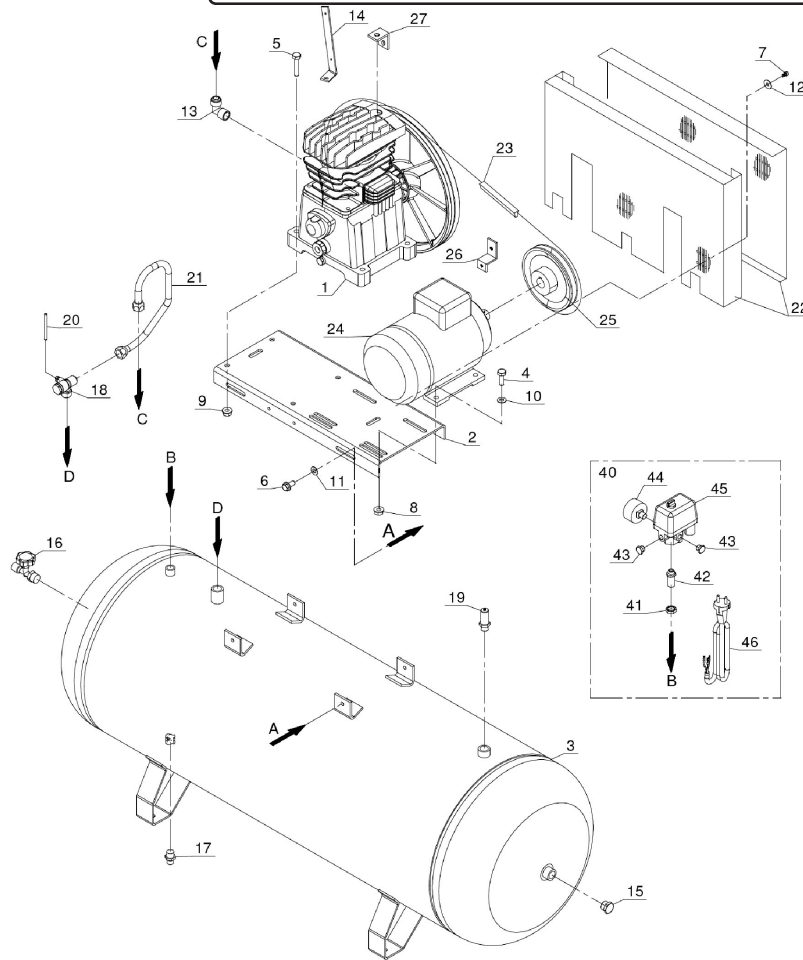

Parts Information:  
**Compressor 150ltr Belt Drive 3hp with Cast  
 Cylinders**  
**Model No: SAC2153B**

Item	Part No.	Description
1	SAC3020041000	PUMP UNIT
2	SAC5010940008	BASE PLATE
3	SAC5157260008	TANK 150ltr
4	SS825.S	HEX HEAD SET SCREW M8x25mm SINGLE
5	SS1045.S	HEX HEAD SET SCREW M10x45mm SINGLE
6	SFS1020.S	HEX HEAD FLANGE BOLT M10x20 SINGLE
7	MSP512.S	MACHINE SCREW PAN HEAD PHILLIPS M5x12mm
8	SN8.S	STEEL NUT M8 ZINC DIN934 (SINGLE)
9	SN10.S	STEEL NUT M10 ZINC DIN934(SINGLE)
10	FWM8.S	FLAT WASHER M8 SINGLE
11	FWM10.S	FLAT WASHER M10 SINGLE
12	RW625.S	REPAIR WASHER M6x25 (SINGLE)
13	SAC7080160000	ELBOW 1/2"BSP MALE X2
14	SAC7459260000	BELT GUARD SUPPORT
15	SAC7090030000	PLUG 1/2
16	SAC7130150000	BALL VALVE 1/2"BSP FEMALE-1/2"BSP MALE
17	SAC7130160000	DRAIN VALVE 3/8"BSP MALE
18	SAC7190190000	NON-RETURN VALVE

Item	Part No.	Description
19	SAC7192090000	SAFETY VALVE 10bar 3/8"BSP MALE
20	SAC7230010000	RISLAN HOSE (SOLD PER 1 METER)
21	SAC7235230000	DELIVERY PIPE
22	SAC4170130000	BELT GUARD KIT
23	SAC7371260000	BELT,RIBBED (ID-1315)
24	SAC1127380796	MOTOR (BLACK FAN COVER TWO CAPACITORS)
25	SAC7406350000	MOTOR PULLEY - 155MM SINGLE BELT (STANDA)
26	SAC7458860000	BELT GUARD SUPPORT
27	SAC7458940000	BELT GUARD SUPPORT
40	SAC4057630000	PRESSURE SWITCH KIT 20Amp 15Bar 220Psi
41	SAC7023050000	LOCK NUT
42	SAC7088060000	CONNECTOR
43	SAC7090070000	PLUG 1/4"
44	SAC9700001789	PRESSURE GAUGE 230 psi, 50mm OD, rear fi
45	SAC7250360000	PRESSURE SWITCH 20Amp
46	SAC7329010000	POWER CABLE
--	G/PLUG-240	PLUG, BLUE 240v 16amp 3-PIN (NOT SHOWN)