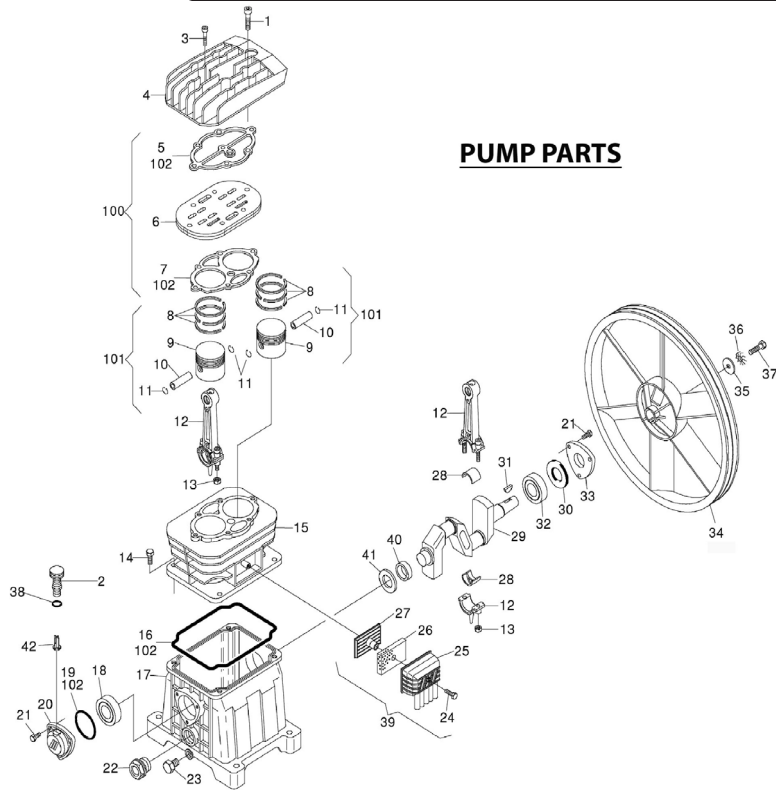

sales@sealey.co.uk

www.sealey.co.uk

Parts Information:  
**Compressor 150ltr Belt Drive 3hp with Cast  
 Cylinders**  
**Model No: SAC2153B**

**PUMP PARTS**

Item	Part No.	Description
1	SCB835.S	SOCKET HEAD CAP SCREW M8x35
2	SAC1129700300	BREATHER PLUG
3	SCB635.S	SOCKET HEAD CAP SCREW M6x35
4	SAC5030580008	HEAD
5	SAC7079470000	HEAD GASKET
6	SAC9106380000	VALVE PLATE KIT (ROUNDED ENDS)
7	SAC7079480000	CYLINDER GASKET
8	SAC4080120000	KIT OF PISTON RINGS (3)
9	SAC7220230000	PISTON
10	SAC7050180000	PISTON PIN
11	SAC7041410000	RING
12	SAC5050510008	CON-ROD
13	SAC7022030000	OVAL LOCK NUT M6
14	SS825.S	HEX HEAD SET SCREW M8x25mm SINGLE
15	SAC7575250000	CYLINDER
16	SAC7079440000	GASKET
17	SAC5071040008	CRANKCASE
18	B/6204	BEARING 6204
19	SAC7079450000	GASKET
20	SAC7151590000	COVER
21	SFS620.S	HEX HEAD FLANGE BOLT M6x20 SINGLE
22	SAC7180060000	OIL SIGHT GLASS
23	SAC7090090000	PLUG 1/4"

Item	Part No.	Description
24	SAC7012150000	RD HEAD S/T SCREW M4.1 X 45
25	SAC7151240000	INTAKE FILTER
26	SAC7210610000	FILTER ELEMENT
27	SAC7456260000	VALVE PLATE
28	SAC7062050000	BEARING SHELL
29	SAC5041010008	CRANKSHAFT
30	SAC7071150000	OIL SEAL
31	SAC7051510000	KEY (5x7.5)
32	B/6205	BEARING 6205
33	SAC7151170000	COVER
34	SAC7201010000	FLYWHEEL
35	RW825.S	REPAIR WASHER M8x25 (SINGLE)
36	SAC7031010000	TOOTHED WASHER
37	SS825.S	HEX HEAD SET SCREW M8x25mm SINGLE
38	SAC7070110000	O-RING
39	SAC4086990000	INTAKE FILTER KIT
40	SAC7031120000	SEAL WASHER
41	SAC7031110000	SPACER
42	SAC7091270000	OIL DIPSTICK
100	SAC4082930000	VALVE PLATE KIT (ROUNDED -ORANGE GASKET)
101	SAC4291140000	PISTON GROUP/KIT OF ACCESSORIES
102	SAC4082000000	GASKET SET/KITOF ACCESSORIES