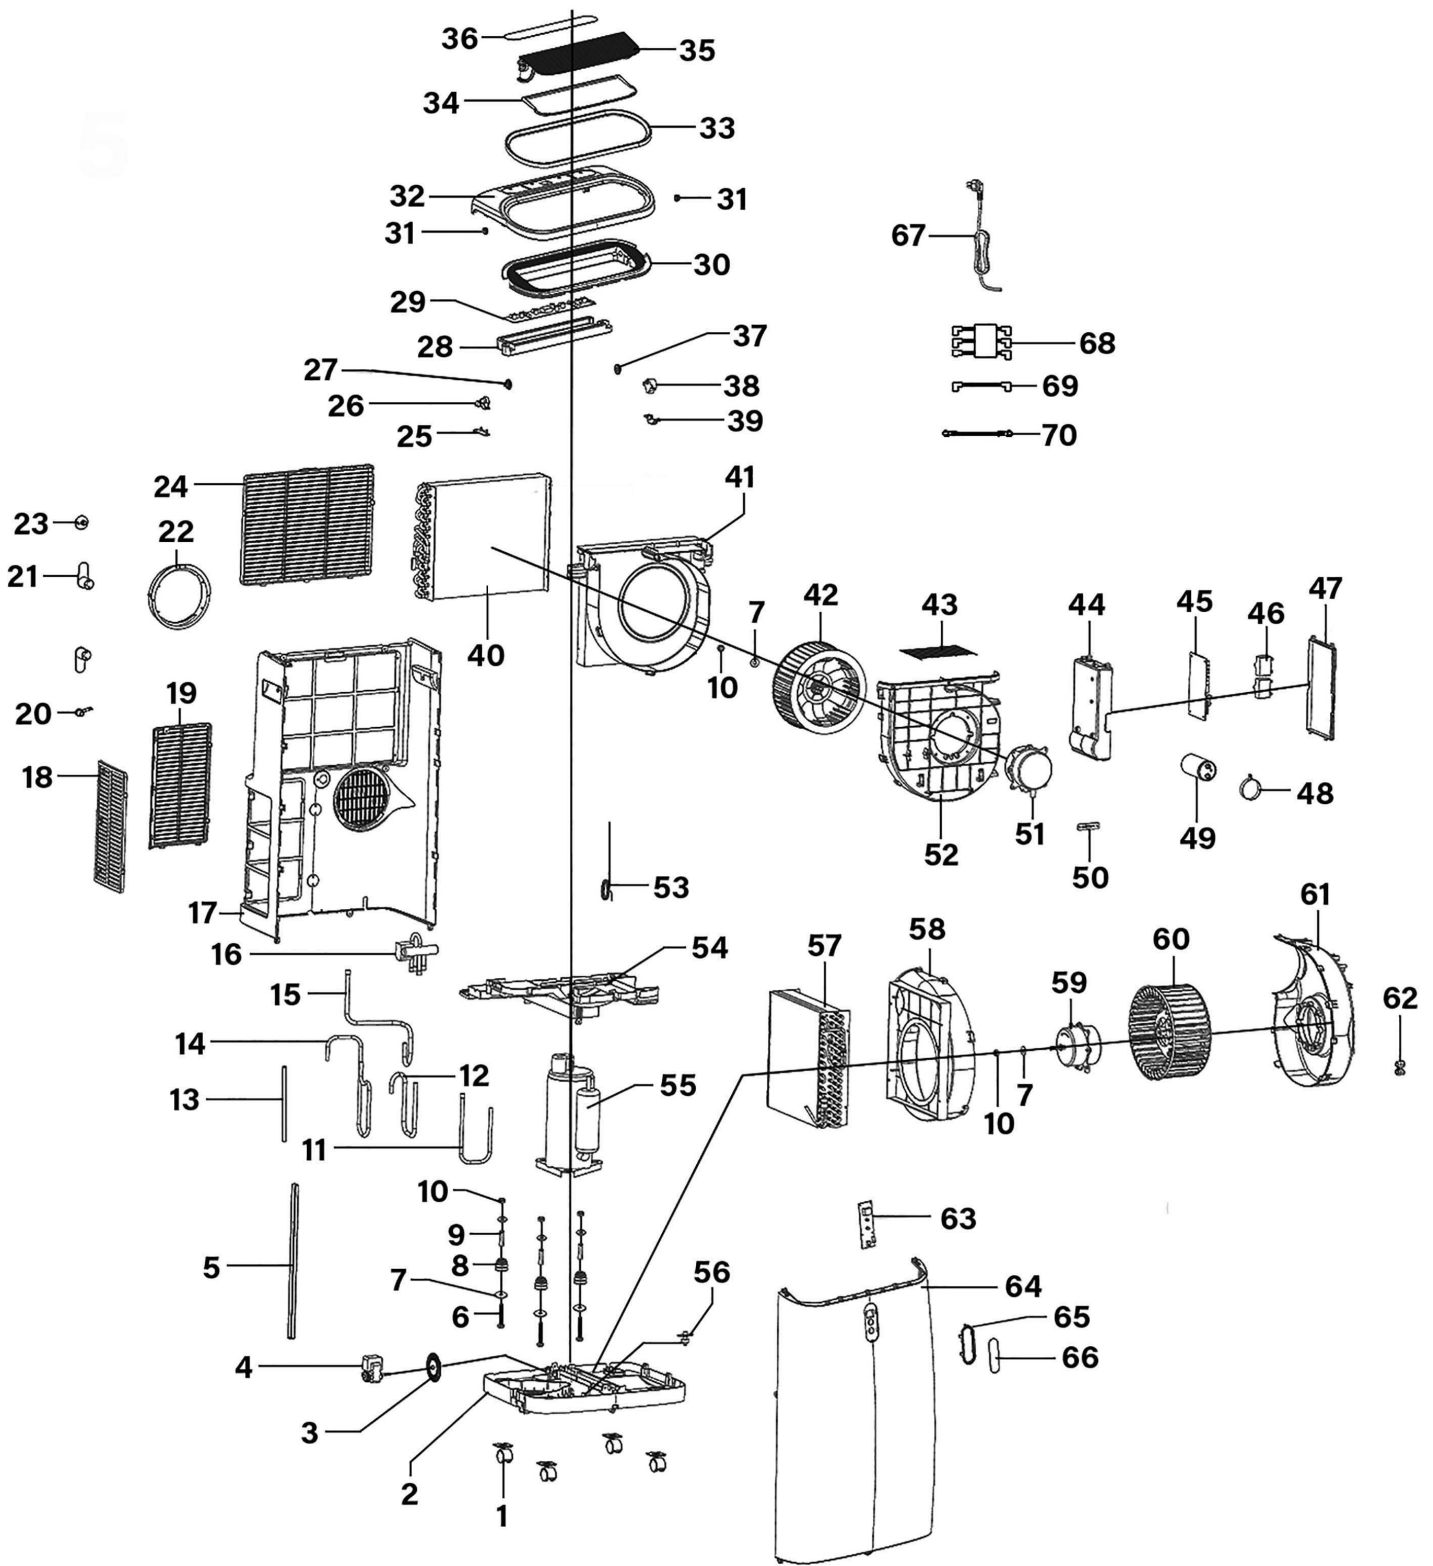

Parts Information:
**Portable Air Conditioner/Dehumidifier/
Air Cooler/Heater with Window Sealing Kit
16,000Btu/hr
Model No: SAC16000**

NOTE: It is our policy to continually improve products and as such we reserve the right to alter data, specifications and component parts without prior notice. There may be alternative versions of this product, please contact us should you require this information.

IMPORTANT: No liability is accepted for incorrect use of product. Spare parts must be fitted by a competent person

WARRANTY: Guarantee is 12 months from purchase date, proof of which will be required for any claim.