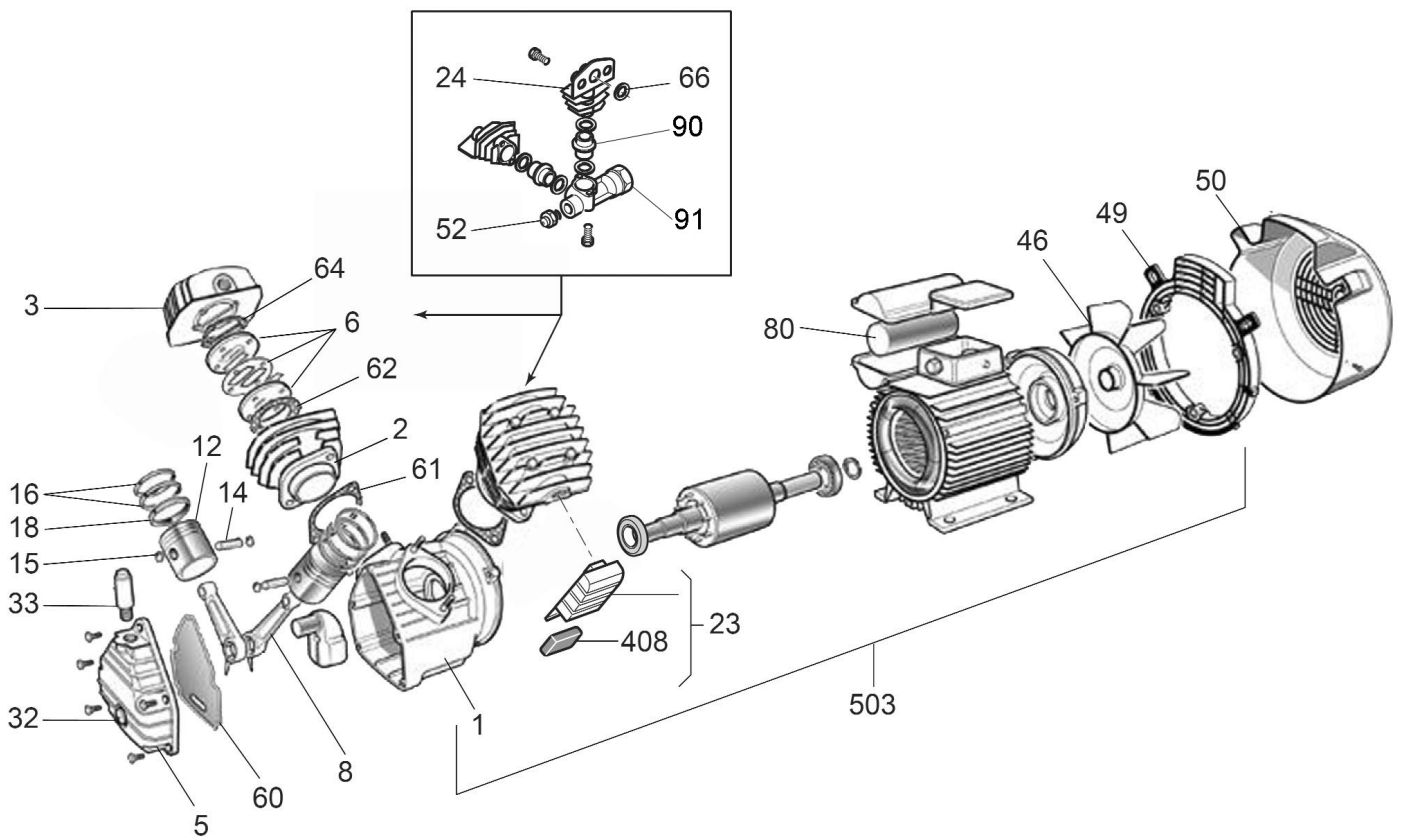

NOTE: It is our policy to continually improve products and as such we reserve the right to alter data, specifications and component parts without prior notice.

IMPORTANT: No liability is accepted for incorrect use of product.

WARRANTY: Guarantee is 12 months from purchase date, proof of which will be required for any claim.