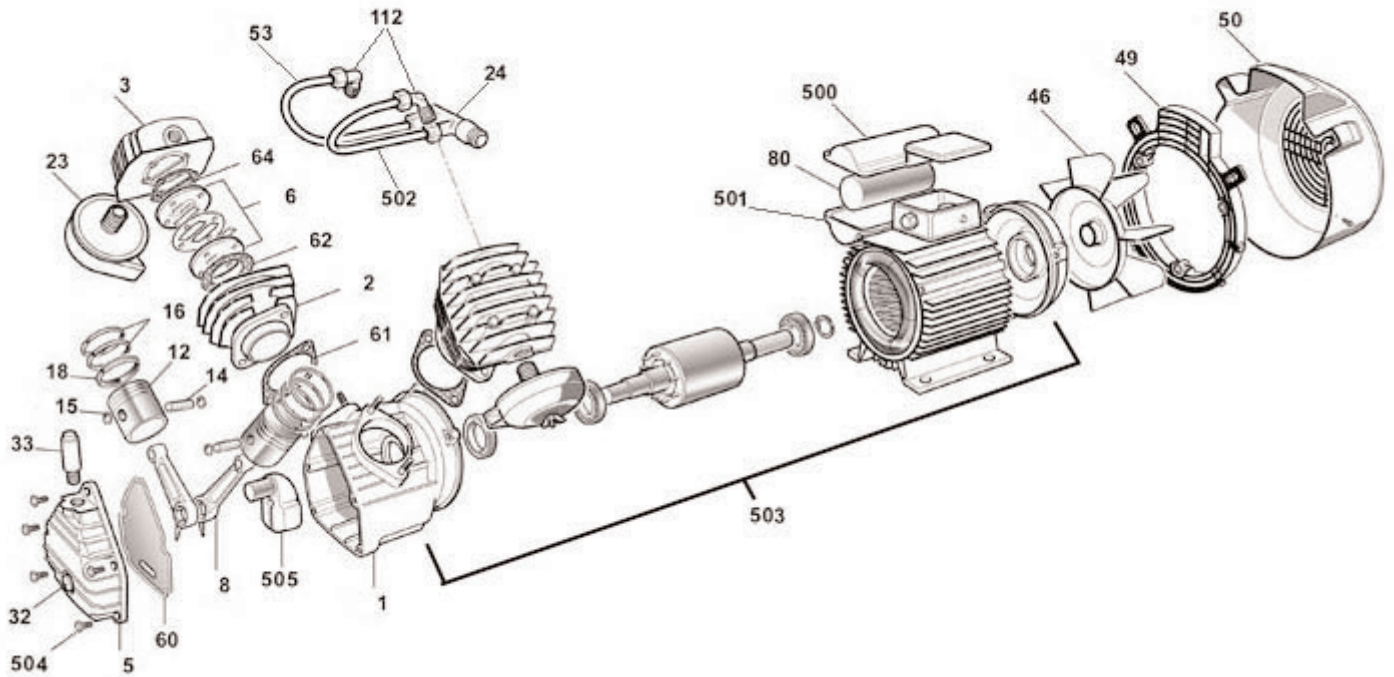

Item	Part No.	Description
104	SAC9083047	HANDLE (SA10030 ONLY)
105	SAC9048053	NON RETURN VALVE
106	SAC9047073	COUPLING BODY 1/4"BSP MALE
107	SAC9047051	DRAIN VALVE 1/4"BSP MALE (BALL VALVE TYP
108	SAC9051116	PRESSURE REDUCER
109	SAC9415050	GAUGE 240psi, 50mm OD, REAR FITTING.
109	SAC9052092	GAUGE 180psi, 40mm OD, REAR FITTING
110	SAC9049019	SAFETY VALVE 10bar 1/4"BSP MALE
112	SAC9053159	ELBOW 3/8"BSP MALE-10mm PIPE
116	SAC9038001	HANDLE PLUG
127	SAC9270006	RILSAN PIPE

Item	Part No.	Description
131	SAC9063084	PRESSURE SWITCH 16Amp 12Bar 175Psi
132	SAC9065075	POWER CORD 1 METRE LONG
145	SAC9046249	SENDING PIPE
300	SAC9420104	WHEEL KIT (2xWHEELS, 2xFEET NUTS & BOLTS
500	SAC9050258	UNION 3/8"BSP MALE X2 L;60mm
501	SAC9050373	UNION 1/4"BSP MALE X2 L;30mm
502	SAC9050619	PLUG 1/2"
	SAC10030.PUMP	PUMP
--	SAC4105231	BOLT M8x25 HEX SOCKET HEAD LEFT HAND THR (NOT SHOWN)

**WARRANTY:** Guarantee is 12 months from purchase date, proof of which will be required for any claim.

Item	Part No.	Description
1	SACN000643	CRANKCASE
2	SAC9606202	CYLINDER
3	SAC9411008	PUMP HEAD
5	SAC9606105	COVER
6	SAC9411032	VALVE PLATE ASS'Y
8	SAC9606129	CONROD
12	SAC9411014	PISTON
14	SAC9411023	PISTON PIN
15	SAC9411067	SEEGER RING
16	SAC9411019	SEAL
18	SAC9411020	PISTON RING
23	SAC9411129	AIR FILTER (16mm THREAD)
24	SAC9606122	MANIFOLD
32	SAC9022001	OIL LEVEL
33	SAC9411107	OIL FILLING PLUG
46	SAC9606116	FAN

Item	Part No.	Description
49	SAC9606117	GRILL
50	SAC9606118	FAN COVER
53	SAC9606138	CONNECTING PIPE
60	SAC9606107	GASKET COVER
61	SAC9606115	CRANKCASE GASKET
62	SAC9411057	VALVE PLATE GASKET
64	SAC9411058	VALVE HEAD GASKET
80	SAC9606124	CAPACITOR 70uf 450v 50/60hz 100x50
112	SAC9053159	ELBOW 3/8"BSP MALE-10mm PIPE
500	SAC9416507	CAPACITOR CASE (UPPER)
501	SAC9416508	CAPACITOR CASE (LOWER)
502	SAC9606139	CONNECTING PIPE
503	SAC9606130	ROTOR & STATOR ASS'Y
504	SAC9411074	SOCKET HEAD CAP SCREW M8 (LEFT HAND THRE
505	SAC9606131	CRANKSHFT
--	SAC9414870	ADAPTOR (NOT SHOWN)