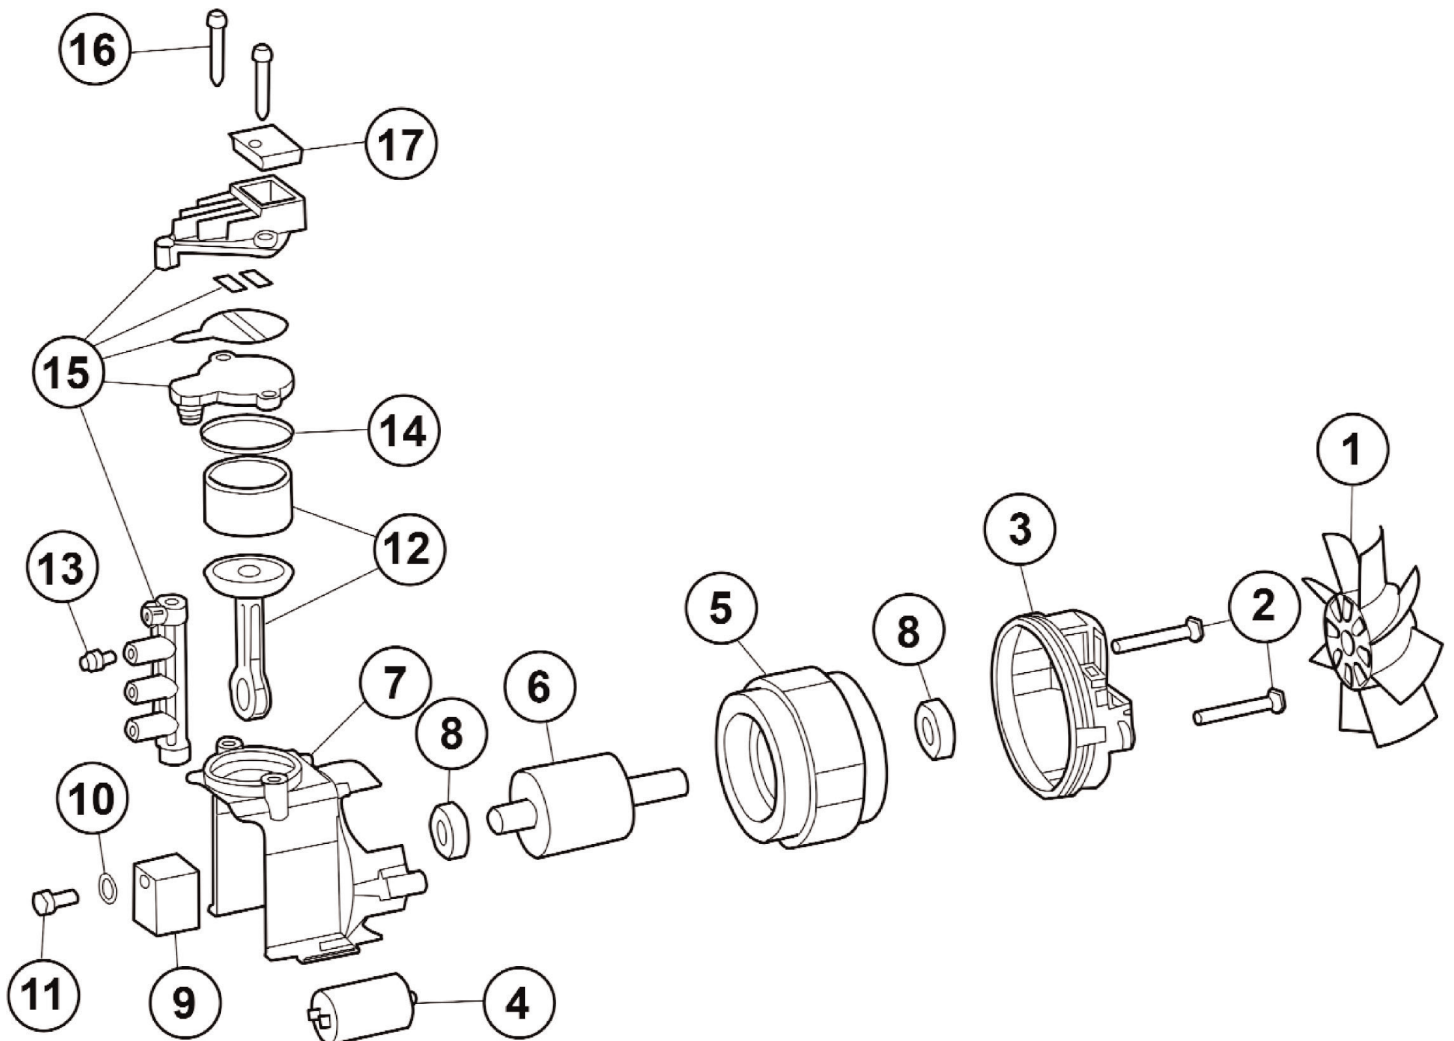

Item	Part No.	Description
1	SH56510390	Upper Cover (New Type)
2	SH56510320	Lower Cover (New Type)
3	SH9420171	Pressure Switch (C/W Reg) 16Amp 12Bar 175psi
--	SH16903850	Extension, 3/8"mf-50mm (From 25/09/07) (NOT SHOWN)
--	SH9420171	Pressure Switch (C/W Reg) 16Amp 12Bar 175psi (NOT SHOWN)
--	SH30700050	Tank 50Ltr (NOT SHOWN)
4	SH51910560	Tank 50Ltr (New Type)
--	SA955015.WK	Wheel Kit (170x33) (NOT SHOWN)
5	SA52511170	Wheel Kit (170x33)

Item	Part No.	Description
--	SH9420236	Wheel Kit (177x36) (NOT SHOWN)
--	SH15300310	Drain Valve 1/4" (NOT SHOWN)
6	SH56510580	Drain Valve (New Type)
7	SH59110010	Spring (New Type)
8	SH36507080	Return Valve (New Type)
9	SH56910280	1/2" Connection(New)5mm Thick
10	SH50510320	Rubber Gasket (New Type)
--	SH00400103	Screw (NOT SHOWN)
11	SH57310620	Screw (New Type)
--	SH00200111	Pressure Switch Pipe (NOT SHOWN)
12	SH54310400	Pressure Switch Pipe (New Type)

WARRANTY: Guarantee is 12 months from purchase date, proof of which will be required for any claim.

Item	Part No.	Description
--	SH00200103	Fan (NOT SHOWN)
1	SH51010110	Fan (New Type)
2	SH00400102	Head Screw
3	SH50410060	Back Cover (New Type)
4	SH59210050	Capacitor 20uf 430/400V 70x45
5	SH53311080	Stator 2 Core Cable
--	SH00300041P	Rotor (NOT SHOWN)
6	SH53311060	Rotor (New Type)
7	SH00100110	Body Cylinder
--	B/6004-2RS	Bearing 6004-2RS (NOT SHOWN)
8	SH50310140	Bearing (New Type)
--	SH00500107	Balance Weight (NOT SHOWN)

Item	Part No.	Description
9	SH50210010	Balance Weight
10	FWM10.S	Flat Washer M10 Single
--	SH00400229	Wrist Pin (NOT SHOWN)
11	SH57310240	Wrist Pin (New Type) see cm
--	SH001001131	Connecting Rod & Cylinder (NOT SHOWN)
12	SH52510700	Con Rod And Cyl Liner
13	SH56910050	1/4" Pressure Connector
14	SH50510460	Head Gasket (New Type)
15	SH52510170	Valve Plate Kit (New Type)
16	SH00400102	Head Screw
--	SH00200186	Filter Cover (NOT SHOWN)
17	SH50410020	Filter Cover