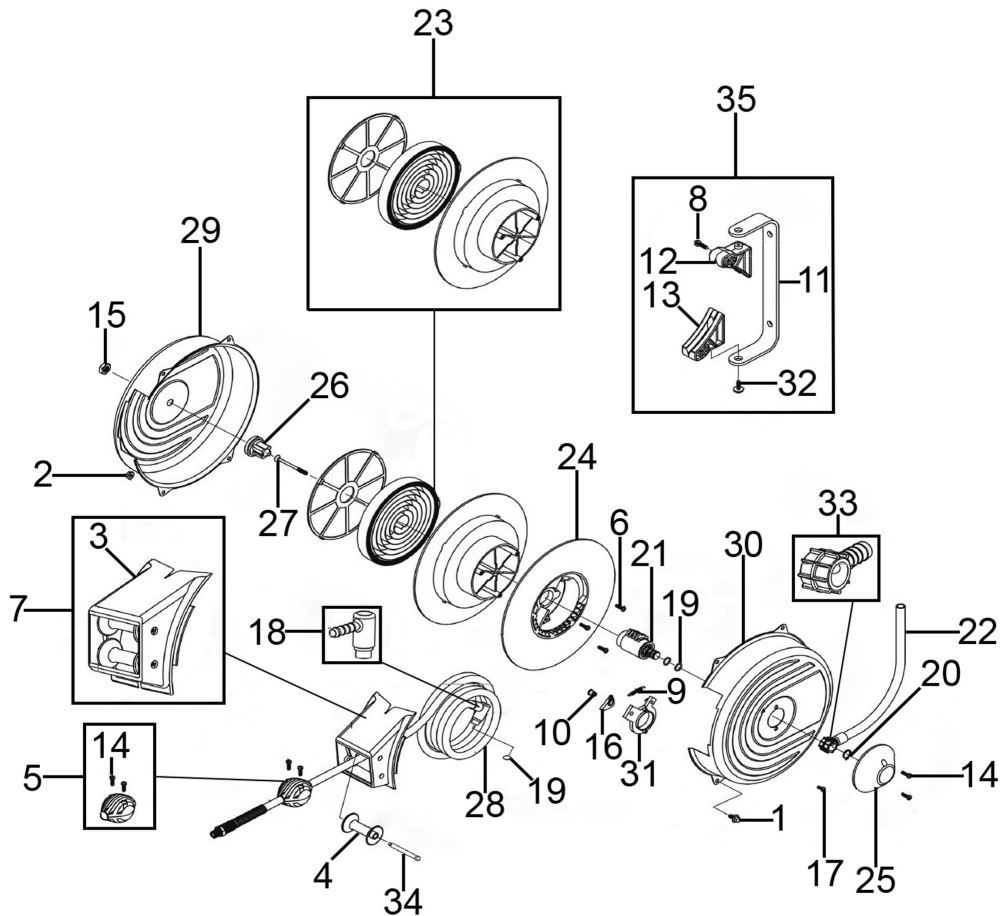

Parts Information:
**Retractable Air Hose Reel 12m Ø8mm ID
 TPU Hose
 Model No: SA90.V2**

Item	Part No.	Description
1	SA90.V2-0018	Screw M6 x 10mm
2	SN6.S	Steel Nut M6
3	SA90.V2-0095	Roller Support Plate
4	SA90.V2-0096	Guide Hose Roller
5	SA90.V2-0127	Hose Stopper
6	SA90.V2-0130	Screw M5 x 12mm
7	SA90.V2-0198	Roller Support Assembly
8	SA90.V2-0253	Screw M6 x 21mm
9	SA90.V2-0297	Spring
10	SA90.V2-0299	Pin, Hook
11	SA90.V2-0310	Bracket
12	SA90.V2-0311	Support, Upper
13	SA90.V2-0312	Support, Lower
14	SA90.V2-0313	Screw M5 x 16mm
15	SN12.S	Steel Nut M12
16	SA90.V2-0331	Ratchet Hook
17	MSP410.S	Machine Screw Pan Head Phillips M4 x 10mm
18	SA90.V2-0343	Hose Connector

Item	Part No.	Description
19	SA342.12	O-Ring
20	SA685.45	Circlip
21	SA90.V2-0445	Swivel Shaft
22	SA90.V2-0448	Inlet Hose
23	SA90.V2-0450	Main Spring Assembly
24	SA90.V2-0452	Half Drum
25	SA90.V2-0454	Plastic Cover
26	SA90.V2-0455	Spring Link Shaft
27	SA90.V2-0456	Screw M6 x 66mm
28	SA90.V2-0465	Hose
29	SA90.V2-0467	Casing, Left
30	SA90.V2-0468	Casing, Right
31	SA90.V2-0471	Support, Ratchet Hook
32	SA90.V2-0474	Screw M6 x 20mm
33	SA90.V2-0476	Fitting, Swivel Joint
34	SA90.V2-0493	Nylon Pin
35	SA90.V2-WB	Wall Bracket Assembly