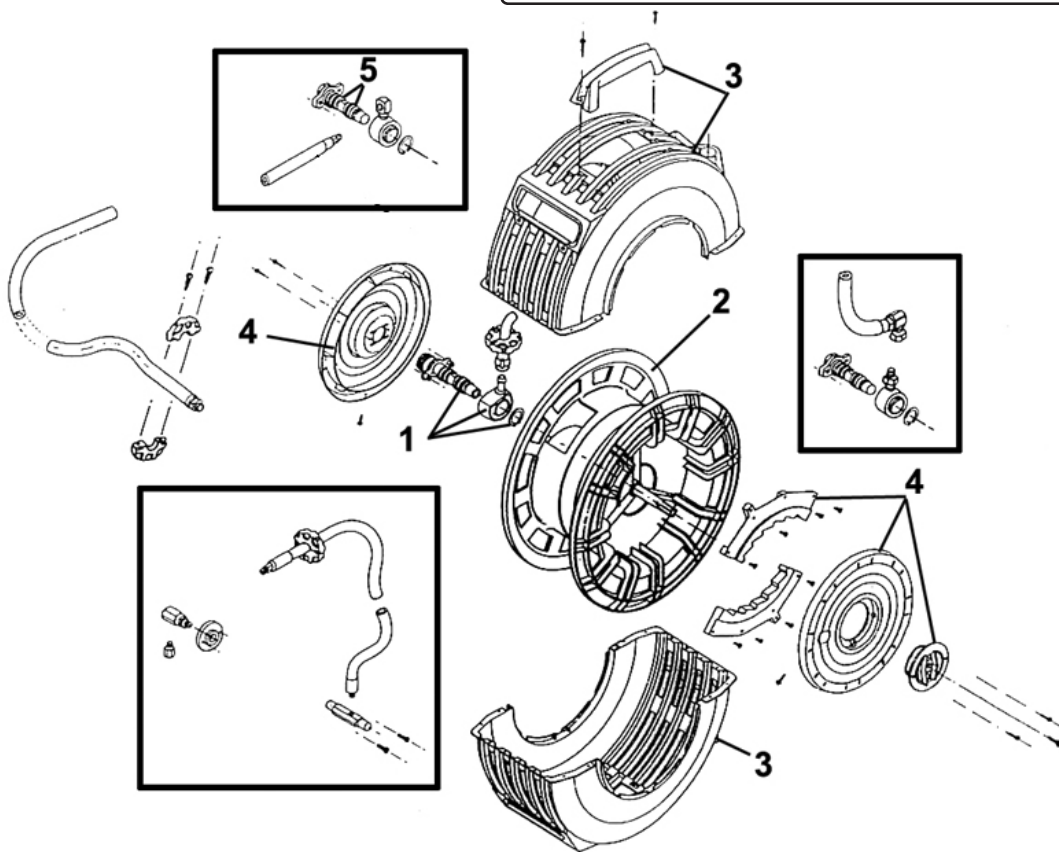

Parts Information:  
**Retractable Air Hose Reel 20mtr Ø10mm ID  
 PVC Hose  
 Model No: SA88.V3**

LATCHING PLATE ASSEMBLY DETAILS

Item	Part No.	Description
1	SA88.V3-RS26S	Swivel Body Assembly (Seals Included)
2	SA88.V3-RP43	Drum Assembly (Black)
3	SA88.V3-RP36C	Outer Case Assembly (Red) (Includes Handle)
4	SA88.V3-RP34S	Tension Plate Assembly(Incl Latching Plate)

Item	Part No.	Description
5	SA88.V3-BS115	Seal Set
--	SA88.V3-RH35S	Hose Assembly (Includes Stopper) (NOT SHOWN)
--	SA88.V3-RB9S	Locking Bracket (NOT SHOWN)
--	SA88.V3-BU100	Standard Wall Bracket (NOT SHOWN)