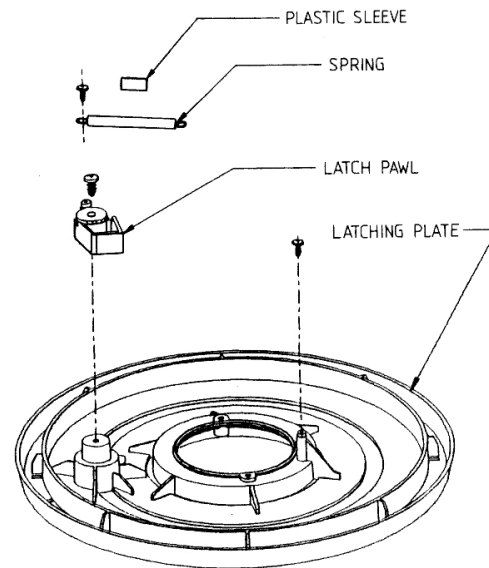

Parts Information:  
**Retractable Air Hose Reel 20mtr Ø10mm ID  
 PVC Hose  
 Model No: SA88.V3**

LATCHING PLATE ASSEMBLY DETAILS

Item	Part No.	Description
1	SA88.V3-RS26S	Swivel Body Assembly (Seals Included)
2	SA88.V3-RP43	Drum Assembly (Black)
3	SA88.V3-RP36C	Outer Case Assembly (Red) (Includes Handle)
4	SA88.V3-RP34S	Tension Plate Assembly(Incl Latching Plate)

Item	Part No.	Description
5	SA88.V3-BS115	Seal Set
--	SA88.V3-RH35S	Hose Assembly (Includes Stopper) (NOT SHOWN)
--	SA88.V3-RB9S	Locking Bracket (NOT SHOWN)
--	SA88.V3-BU100	Standard Wall Bracket (NOT SHOWN)