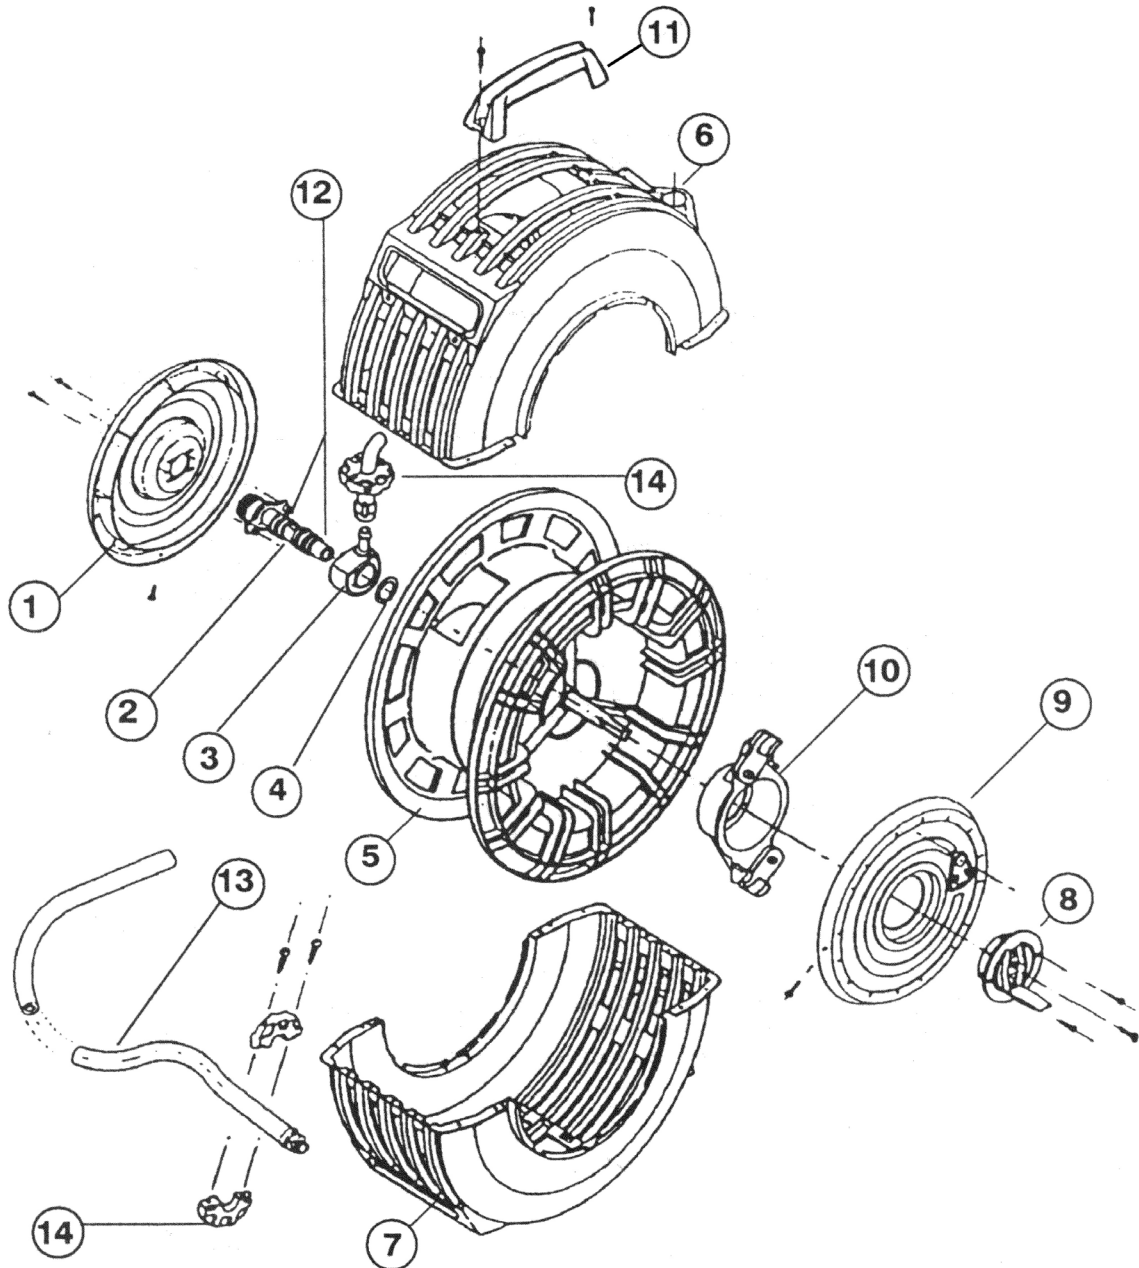

Parts Information:
**Retractable Air Hose Reel 15mtr Ø10mm ID
 PVC Hose
 Model No: SA88**

Item	Part No.	Description
1	SA88/RP2	PLATE
2	SA88/RS10	SWIVEL SHAFT
3	SA88/RS4	SWIVEL BODY ASS'Y
4	SA88/RS8	PLASTIC WASHER
5	SA88/RP33	DRUM
6	SA88/GBU1	HIGH WALL/BENCH/FLOOR MOUNT BRACKET
7	SA88/RP36	CASING

Item	Part No.	Description
8	SA88/RP90	PLATE
9	SA88/RP80	LATCH SIDE PLATE ASS'Y
10	SA88/RP70	CUP
11	SA88/RP6S	CARRY HANDLE
12	SA88/85115	O-RING
13	SA88/RH21S	HOSE REPLACEMENT KIT
14	SA88/Z14	HOSE STOPPER