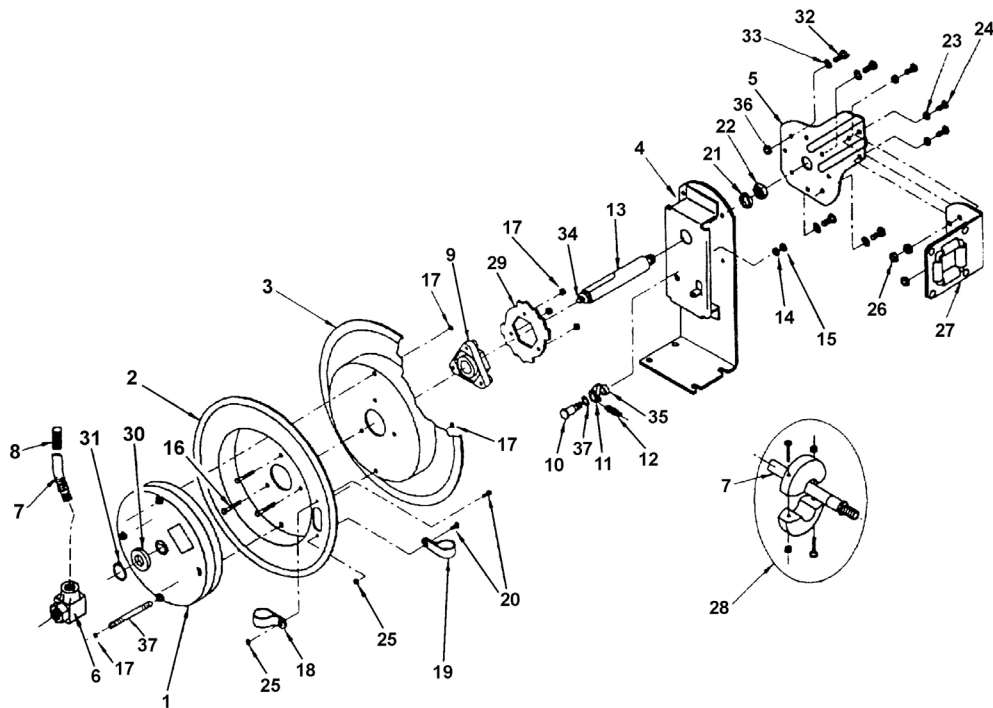

Parts Information:  
**Retractable Air Hose Metal Reel 15mtr**  
**Ø10mm ID Rubber Hose**  
**Model No: SA85**

Item	Part No.	Description
1	SA85.01	Complete Spring System
2	SA85.02	Drum For Spring
3	SA85.03	Drum For Spring
4	SA85.04	Base
5	SA85.05	Arm
6	SA85.06	Swivel
7	SA85.07	Hose (15M Long)
--	SA841.54	Hose Red 10mm x 3/8 BSPT M x 1/4 BSPT M x 15M (NOT SHOWN)
8	SA85.08	Hose Guard
9	SA85.09	Hub Bearing Assembly
10	SA85.10	Bolt
11	SA85.11	Locking Cam
12	SA85.12	Dog Spring
13	SA85.13	Axle
14	SA85.14	Lock Washer
--	SWM10.S	Spring Washer M10 Zinc (Single) (NOT SHOWN)
15	SN10.S	Steel Nut M10 Zinc Din934(Single)
16	CBN635.S	Coach Bolt M6x35mm (Single)
17	SA85.17	Hexagon Connector
18	SA85.18	Clamp
19	SA85.19	Clamp
20	MSP512.S	Machine Screw Pan Head Phillips M5x12mm (Single)

Item	Part No.	Description
21	SWM16.S	Spring Washer M16 Zinc (Single)
22	SN16.S	Steel Nut M16 Zinc Din934(Single)
23	FWM8.S	Flat Washer M8 Single
24	SA85.24	Bolt
25	SN5.S	Steel Nut M5 Zinc Din934 (Single)
26	SA85.26	Lock Nut
--	NLN8.S	Nyloc Nut M8 Zinc Din 985 (Single) (NOT SHOWN)
27	SA85.27	Roller Bracket Assembly
28	SA85.28	Ball, Stop
--	SA841.55	Rubber Bumper Block (Consists Of 2 Halves) (NOT SHOWN)
29	SA85.29	Locking Ring
30	SA85.30	Washer, Spacer
31	SA85.31	Retaining Ring
32	SA85.32	Cup Head Bolt Square Neck M8x14
33	FWM8.S	Flat Washer M8 Single
34	SA85.34	Set Screw
35	SA85.35	Washer, Spacer
36	NLN8.S	Nyloc Nut M8 Zinc Din 985 (Single)
37	SA85.37	Spacer
--	SA85.38	Air Inlet Hose (NOT SHOWN)
--	SA85PB	Pivot Base 340° (NOT SHOWN)
--	SA85SP	Swivel Plate (NOT SHOWN)