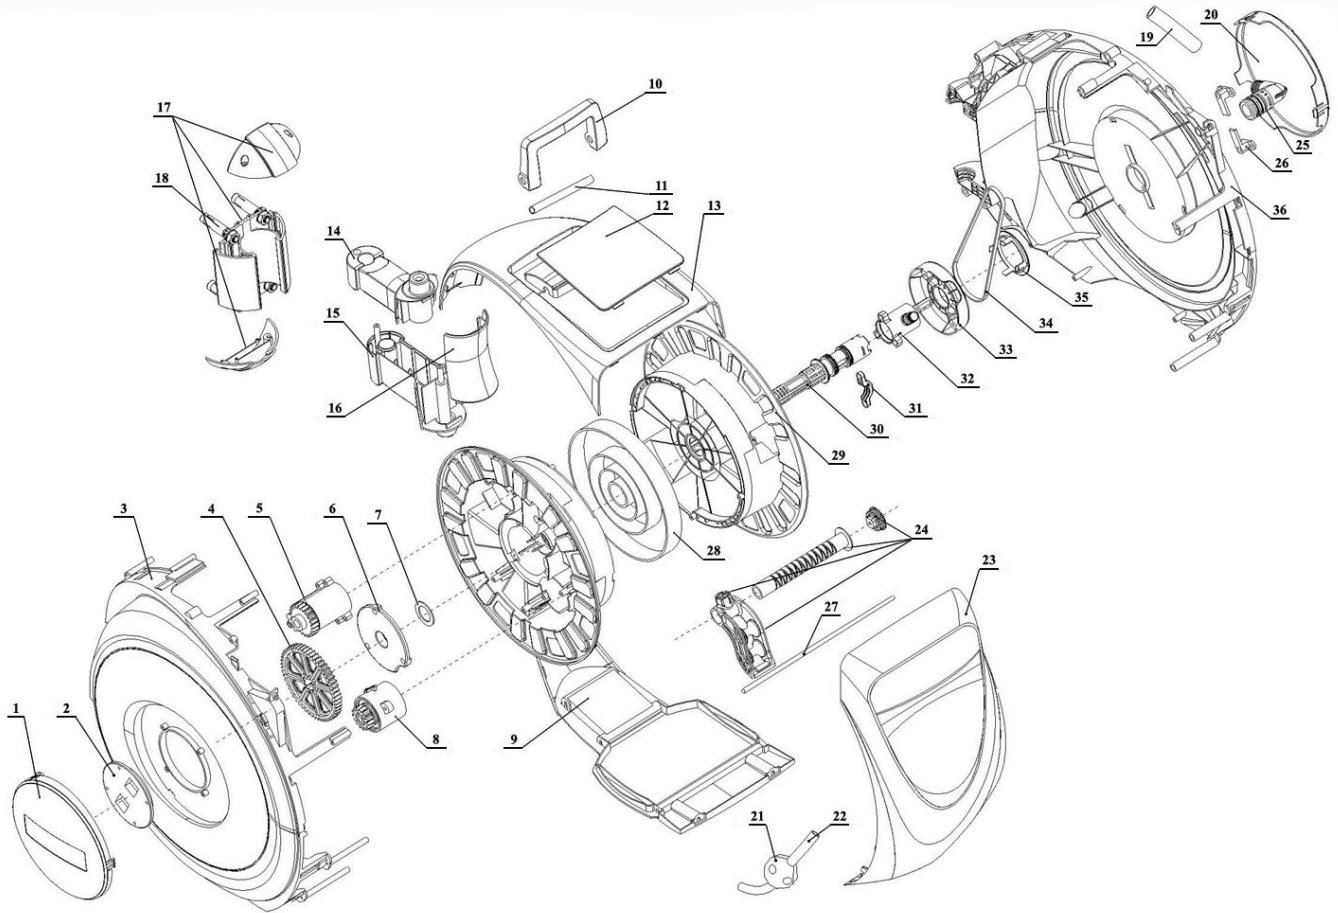

Parts Information:
Auto Rewind Control Air Hose Reel 30mtr
Ø10mm ID - Rubber Hose
Model No: SA824

Item	Part No.	Description
1	SA824.01	SIDE COVER (LEFT)
2	SA824.02	TENSION COVER
3	SA824.03	LEFT SIDE CASING
4	SA824.04	GEAR
5	SA824.05	RETRACTING ASS'Y
6	SA824.06	SUPPORT COVER
7	SA824.07	GASKET
8	SA824.08	LOCKABLE DEVICE
9	SA824.09	BOTTOM CASING
10	SA824.10	HANDLE
11	SA824.11	HANDLE SHAFT
12	SA824.12	TOP COVER
13	SA824.13	TOP CASING
14	SA824.14	UPPER SWIVEL COVER
15	SA824.15	LOWER SWIVEL COVER
16	SA824.16	COVER FOR SWIVEL
17	SA824.17	WALL MOUNT (c/w COVER)
18	SA824.18	BOLT

Item	Part No.	Description
19	SA824.19	AIR INPUT HOSE
20	SA824.20	SIDE COVER (RIGHT)
21	SA824.21	STOP BALL
22	SA824.22	AIR OUTPUT HOSE 30M (6kg)
23	SA824.23	FRONT COVER - RED
24	SA824.24	RACKING ASS'Y
25	SA824.25	INLET CONNECTOR
26	SA824.26	SHAFT LOCK
27	SA824.27	SHAFT FOR RACKING ASS'Y
28	SA824.28	MAIN SPRING
29	SA824.29	DRUM
30	SA824.30	MAIN SHAFT
31	SA824.31	CLAM
32	SA824.32	OUTLET CONNECTOR
33	SA824.33	GEAR WHEEL
34	SA824.34	BELT, RUBBER TOOTHED
35	SA824.35	FIXED GUARD
36	SA824.36	RIGHT SIDE CASING